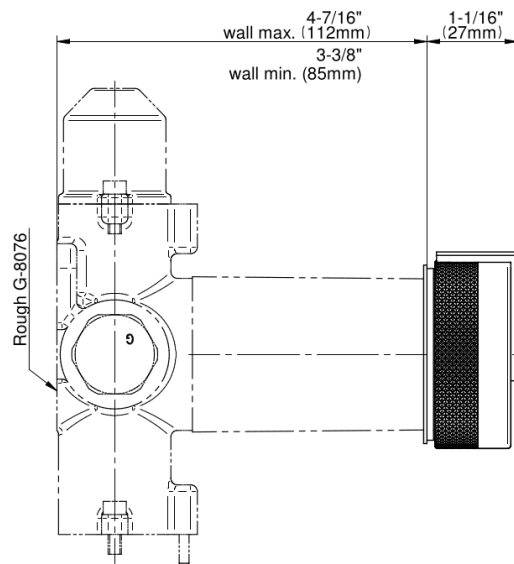

G-8089-T

MOD+ M-Series Stop/Volume Control Valve Trim with Handle

Product Features

- Single metal handle
- Use with G-8076 Stop/Volume Control Rough Valve with Pass-Through or G-8077 Stop/Volume Control Rough Valve

** _ **

The measurements shown are for reference only. Products and specifications shown are subject to change without notice.