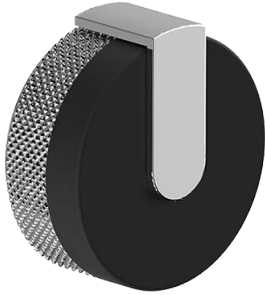

G-8089-T

MOD+ M-Series Stop/Volume Control Valve Trim with Handle

Product Features

- Single metal handle
- Use with G-8076 Stop/Volume Control Rough Valve with Pass-Through or G-8077 Stop/Volume Control Rough Valve

Available Finishes

- 24K Polished Gold
- 24K Brushed Gold
- Brushed Brass PVD®
- Architectural Black™
- Brushed Nickel
- Brushed Onyx PVD®
- Brushed Copper / Rose Gold PVD®
- Gunmetal PVD®
- Matte Black
- Olive Bronze
- Onyx PVD®
- Polished Brass PVD®
- Polished Chrome
- Polished Nickel
- Polished Copper / Rose Gold PVD®
- Unfinished Brass
- Unfinished Brushed Brass
- Vintage Brushed Brass