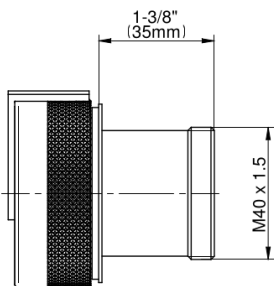

G-8089-T

MOD+ M-Series Stop/Volume Control Valve Trim with Handle

Product Features

- Single metal handle
- Use with G-8076 Stop/Volume Control Rough Valve with Pass-Through or G-8077 Stop/Volume Control Rough Valve

** _ **

The measurements shown are for reference only. Products and specifications shown are subject to change without notice.