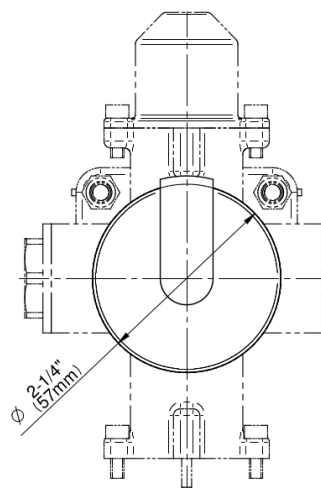

G-8089-T

MOD+ M-Series Stop/Volume Control Valve Trim with Handle

Product Features

- Single metal handle
- Use with G-8076 Stop/Volume Control Rough Valve with Pass-Through or G-8077 Stop/Volume Control Rough Valve

** _ **

The measurements shown are for reference only. Products and specifications shown are subject to change without notice.