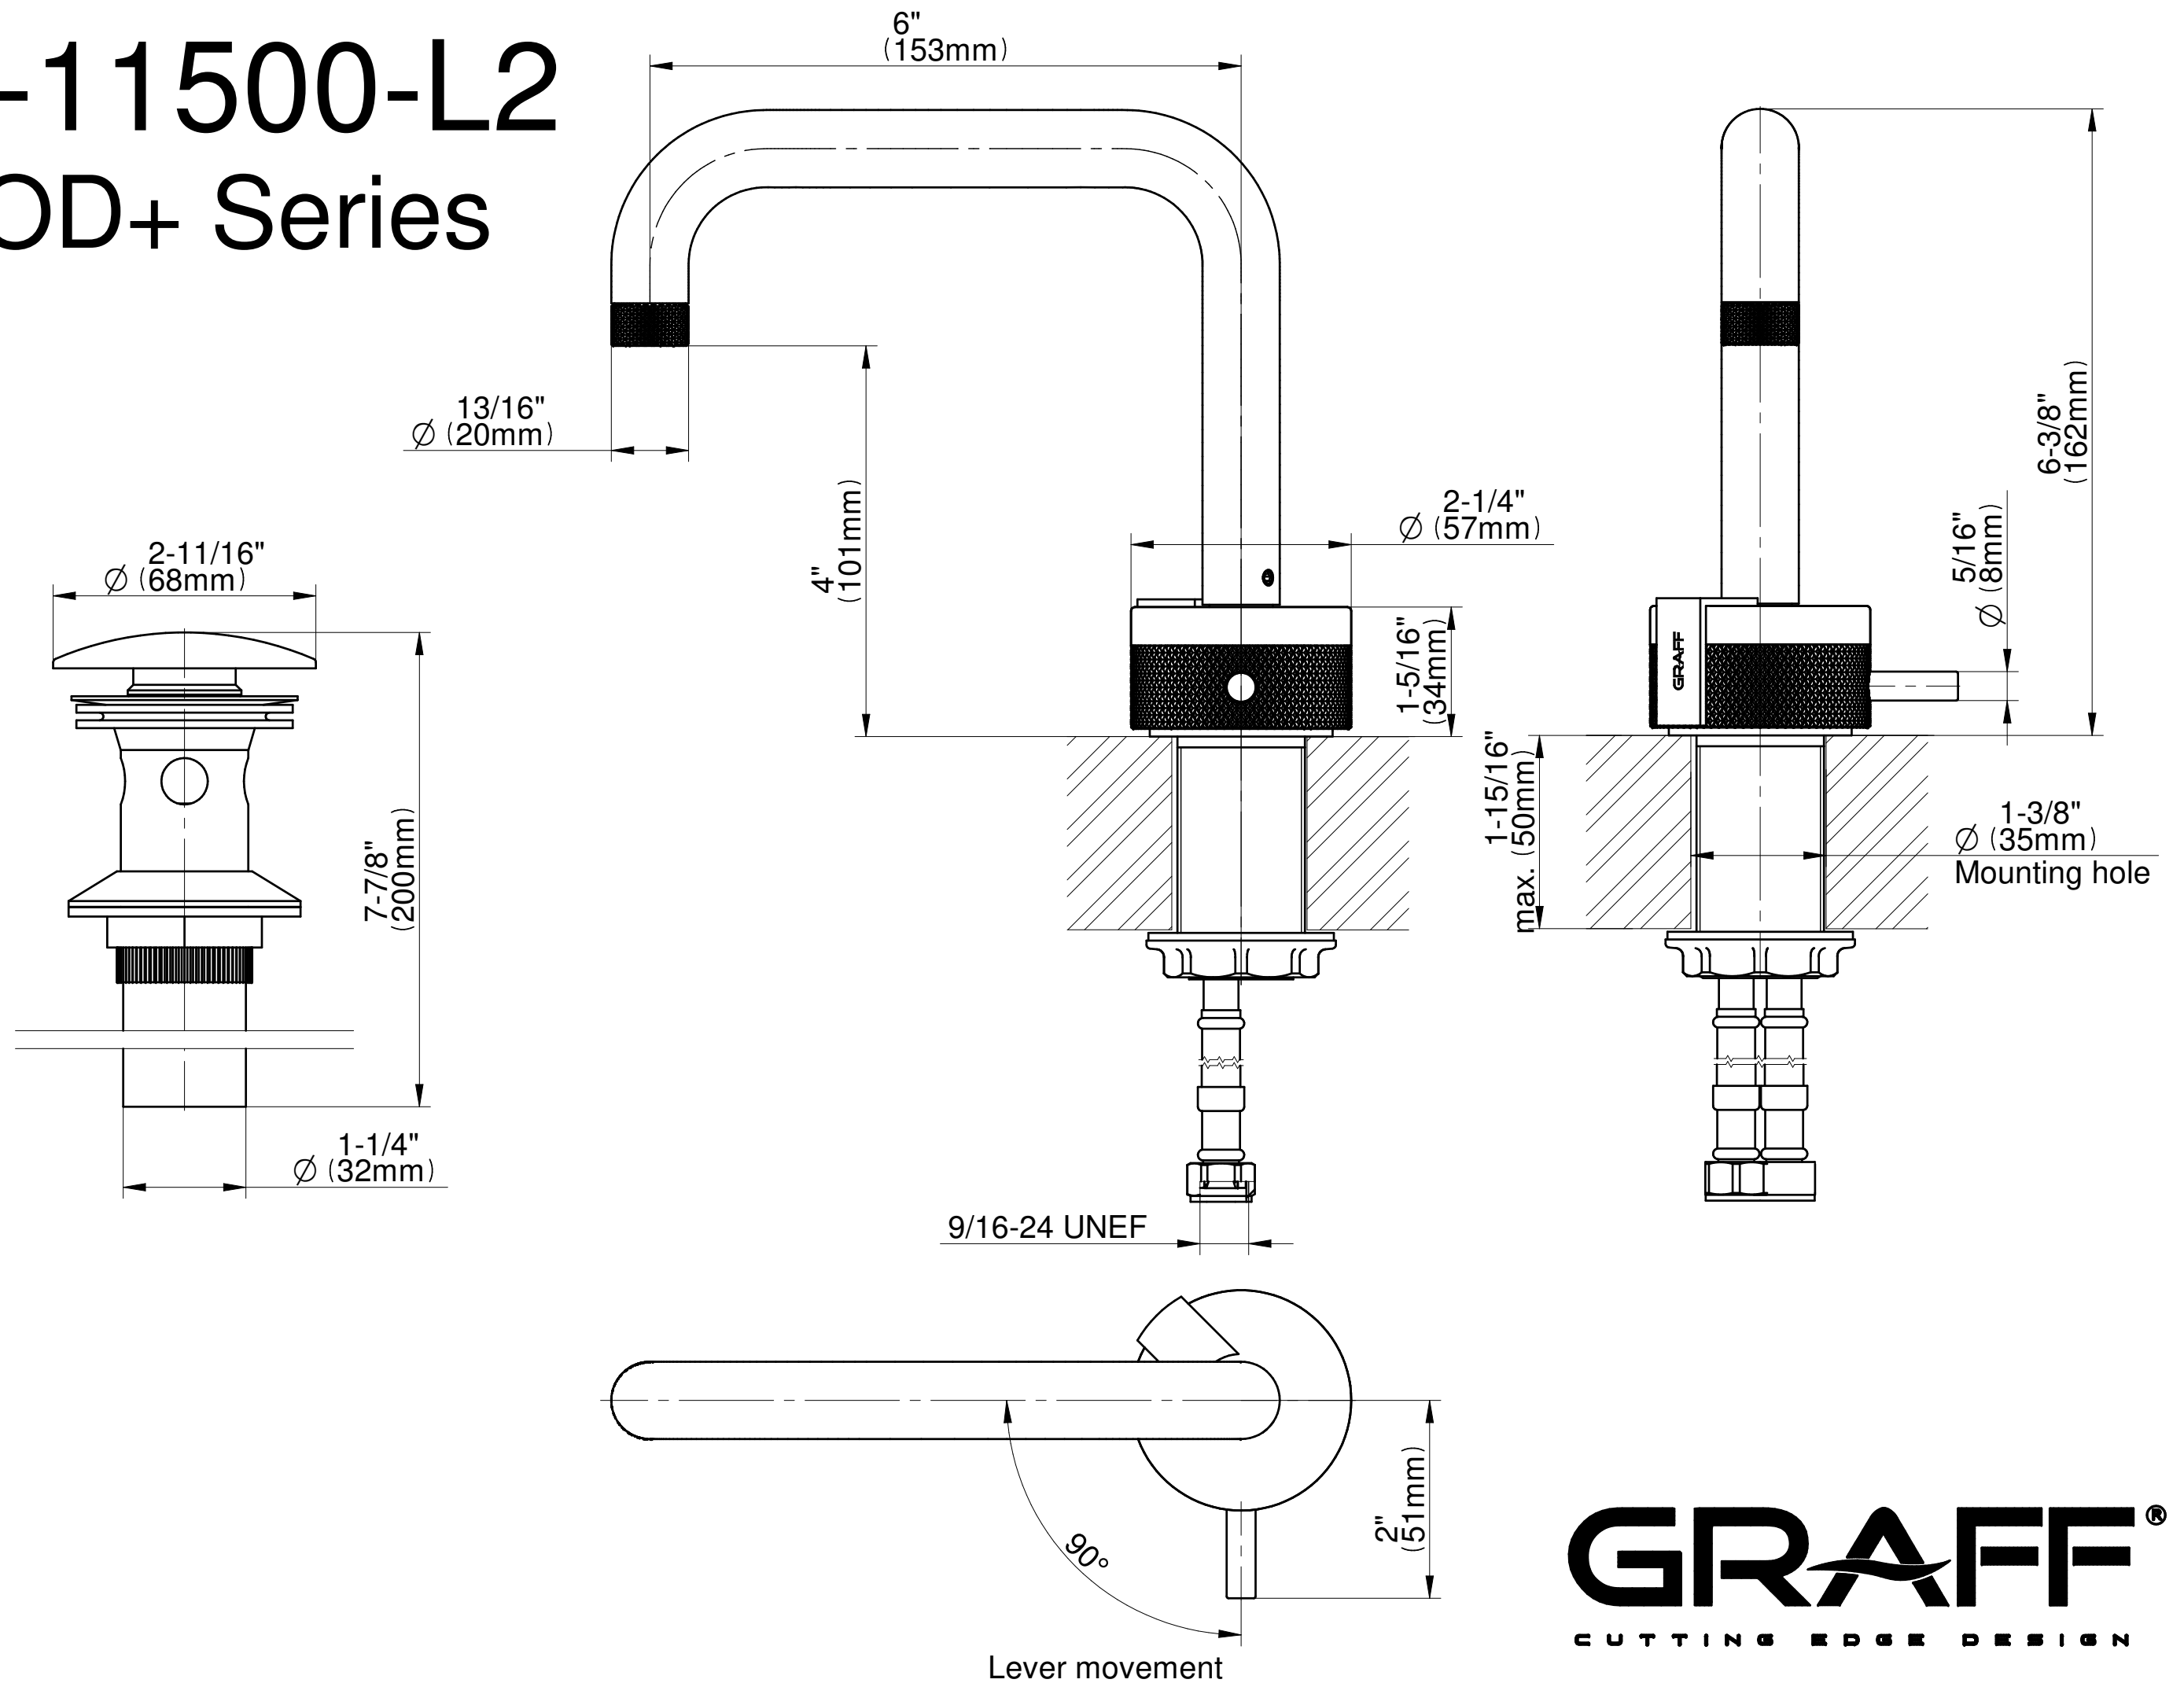

G-11500-L2 MOD+ Series

GRAFF[®]
CUTTING EDGE DESIGN