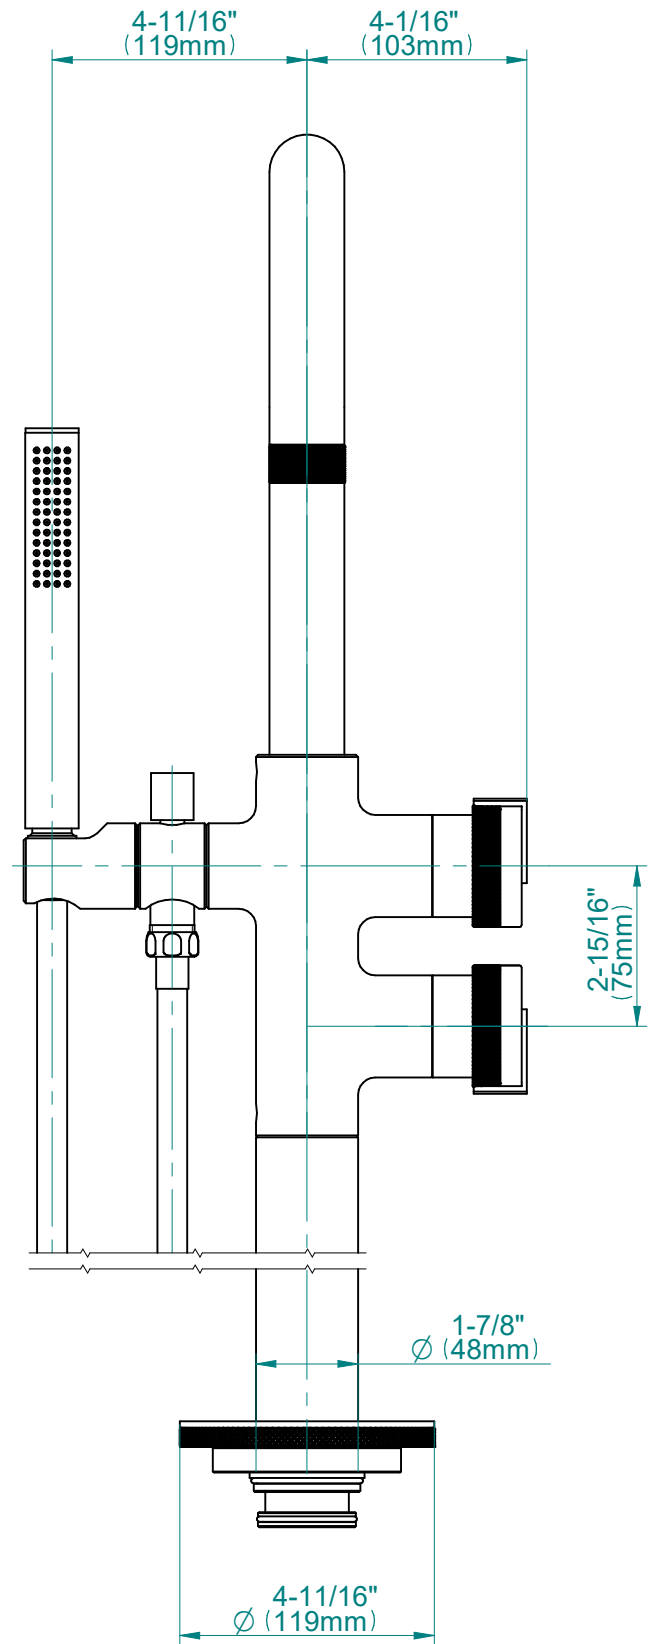

G-11554-***-L1**-**-T

MOD+ Series

Works with rough G-1045

GRAFF[®]
Art of Bath