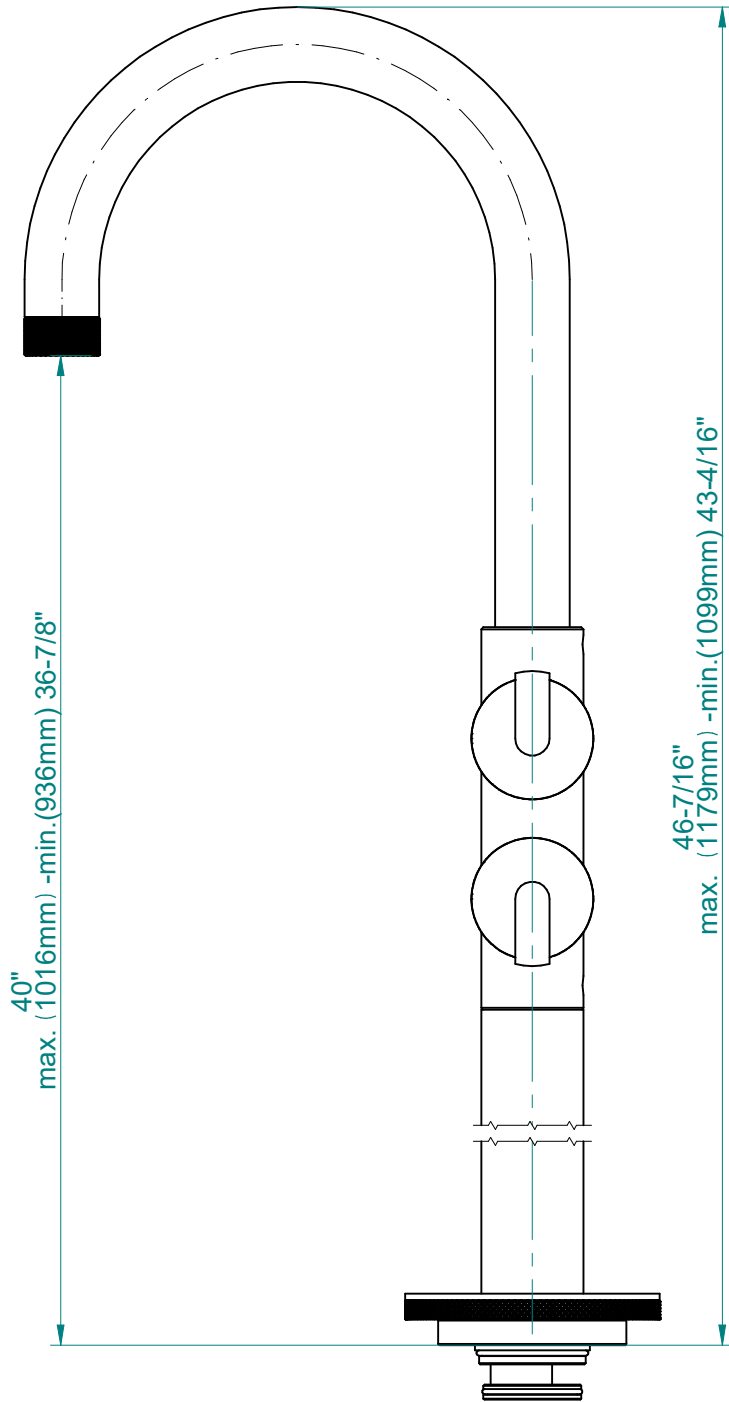

G-11554-***-L1**-**-T

MOD+ Series

Works with rough G-1045

GRAFF[®]
Art of Bath