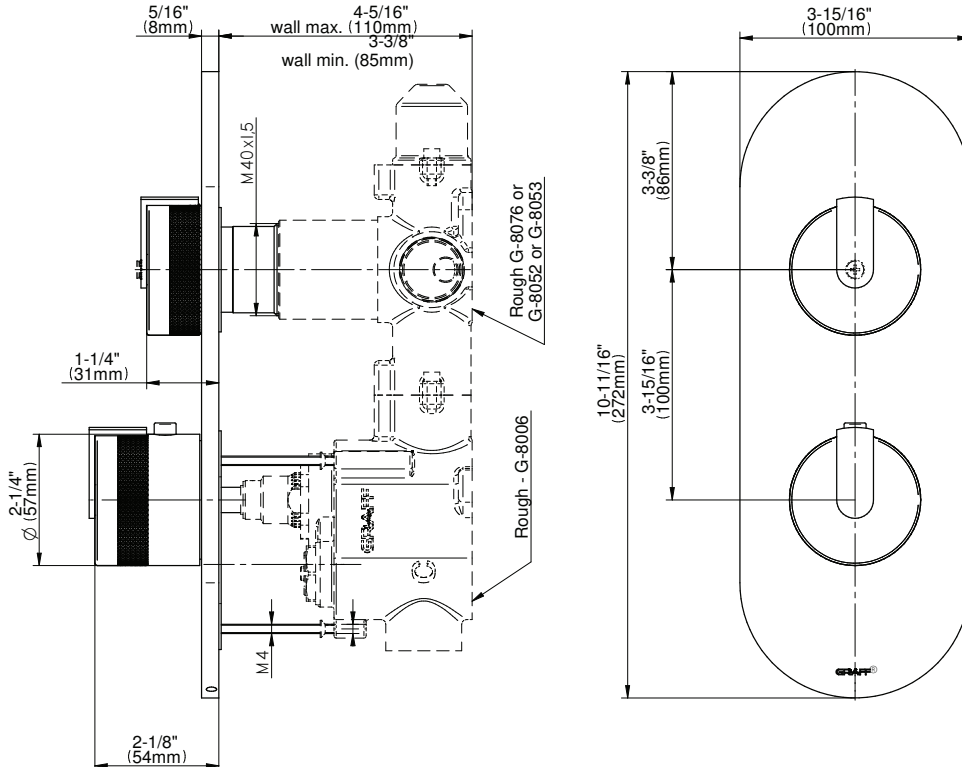

Available Finishes

- Polished Chrome*
  G-8026H-***E0-L1**-PC-T*
- Polished Nickel*
  G-8026H-***E0-L1**-PN*-T
- Brushed Nickel*
  G-8026H-***E0-L1**-BNi-T*
- Unfinished Brushed Brass*
  G-8026H-***E0-L1**-UBB-T*
- Unfinished Brass*
  G-8026H-***E0-L1**-UB-T*
- Matte Black*
  G-8026H-***E0-L1**-MBK-T*
- Architectural Black*
  G-8026H-***E0-L1**-BK-T*
- Architectural White*
  G-8026H-***E0-L1**-WT-T*
- Olive Bronze*
  G-8026H-***E0-L1**-OB-T*
- Gunmetal*
  G-8026H-***E0-L1**-GM-T*
- Vintage Brushed Brass*
  G-8026H-***E0-L1**-VBB-T*
- OR'osa PVD*
  G-8026H-***E0-L1**-RG-T*
- Brushed OR'osa PVD*
  G-8026H-***E0-L1**-BRG-T*
- Onyx PVD*
  G-8026H-***E0-L1**-OX-T*
- Brushed Onyx PVD*
  G-8026H-***E0-L1**-BOX-T*
- Polished Brass PVD*
  G-8026H-***E0-L1**-PB-T*
- Brushed Brass PVD*
  G-8026H-***E0-L1**-PB-T*
- 24K Brushed Gold*
  G-8026H-***E0-L1**-BAU-T*
- 24K Gold*
  G-8026H-***E0-L1**-AU-T*