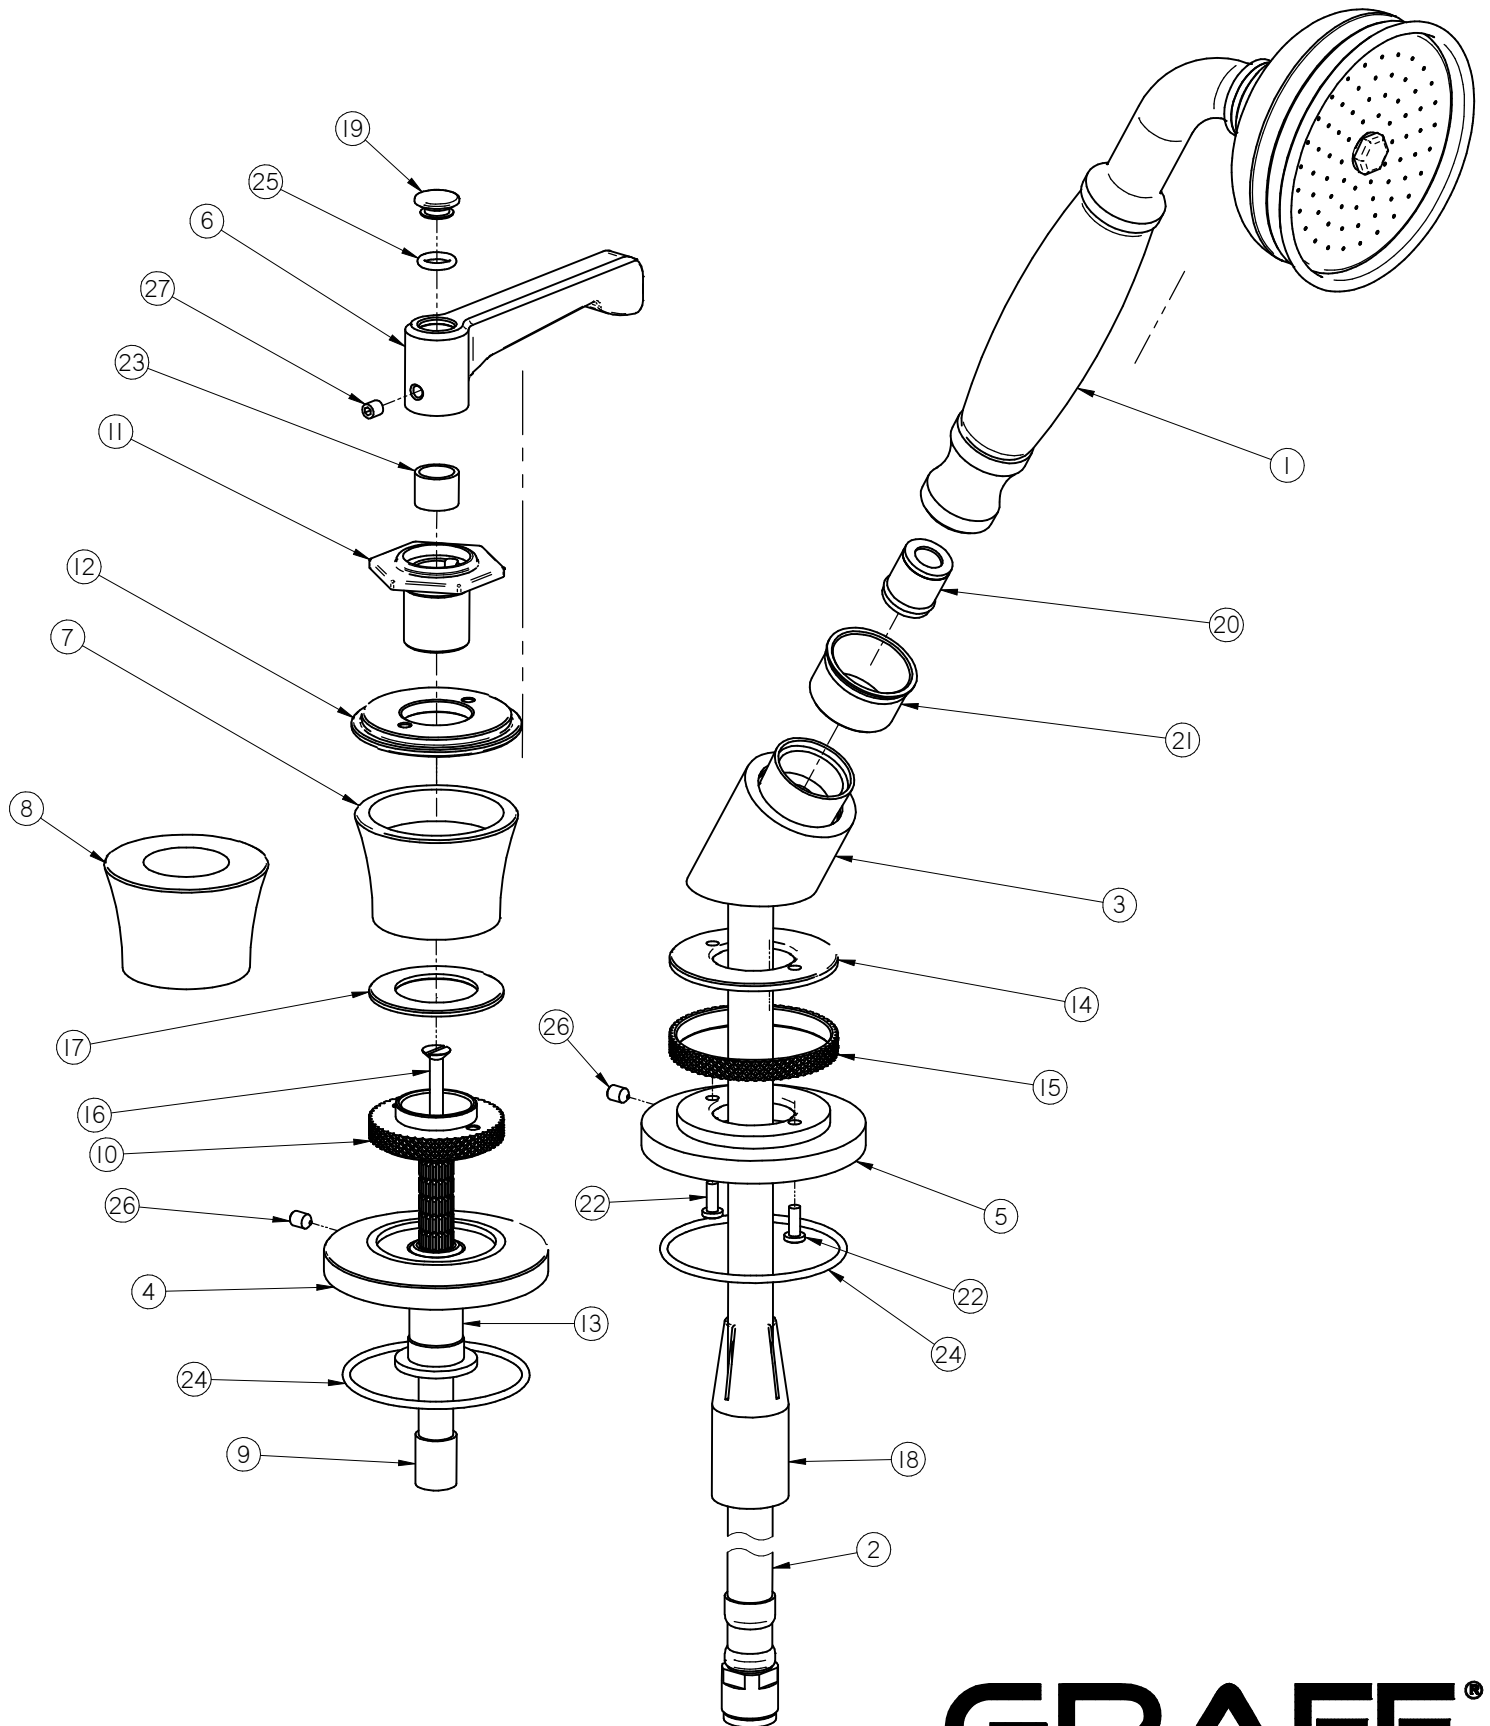

G-11655-**-LM60B-T

VIGNOLA Series

GRAFF[®]
Art of Bath