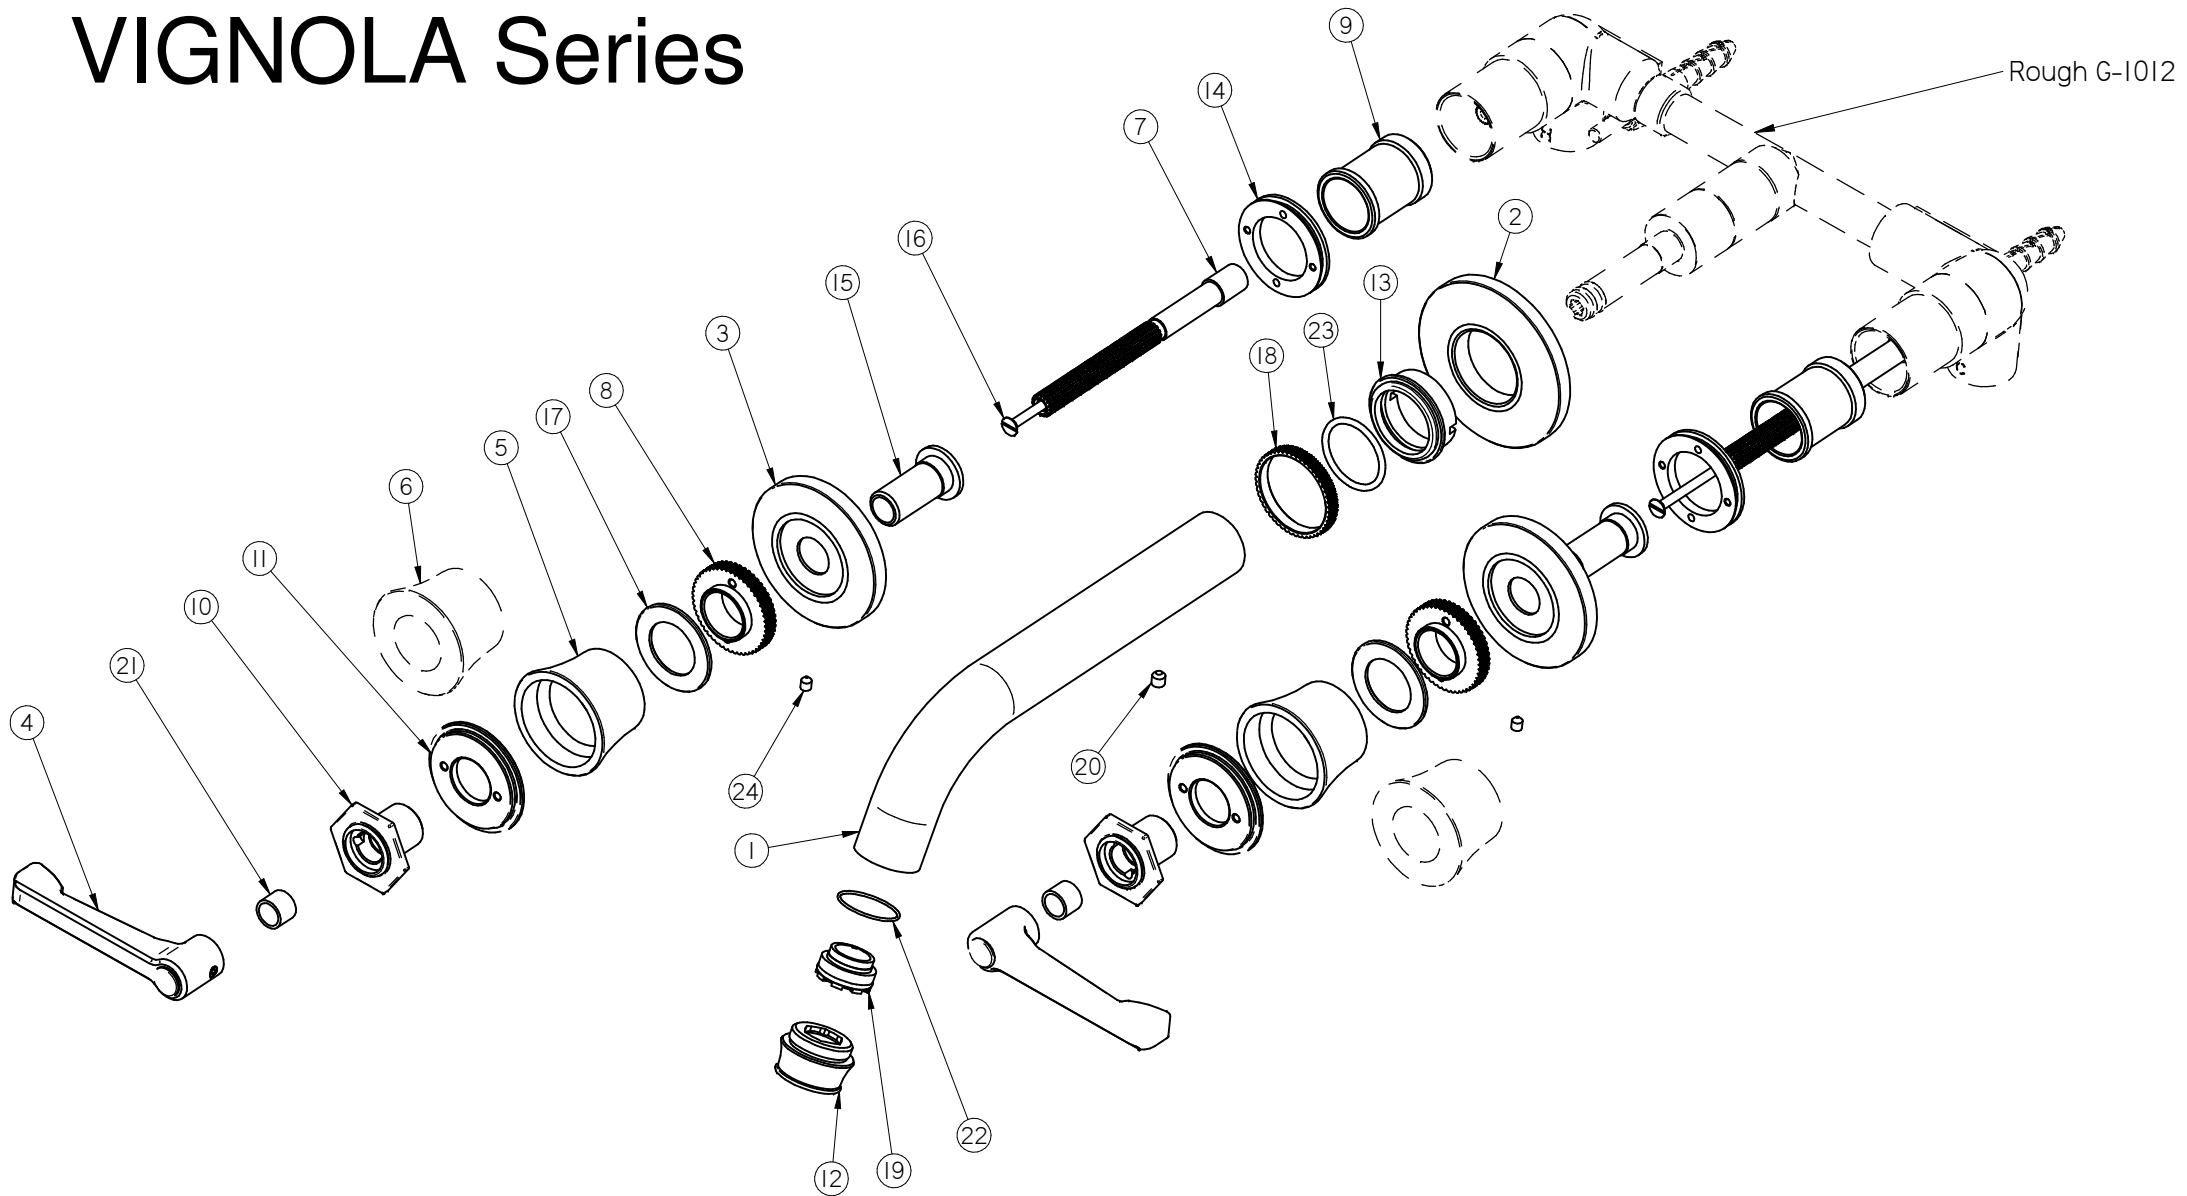

GN-11630-**-LM60B-T

VIGNOLA Series

GRAFF®
Art of Bath