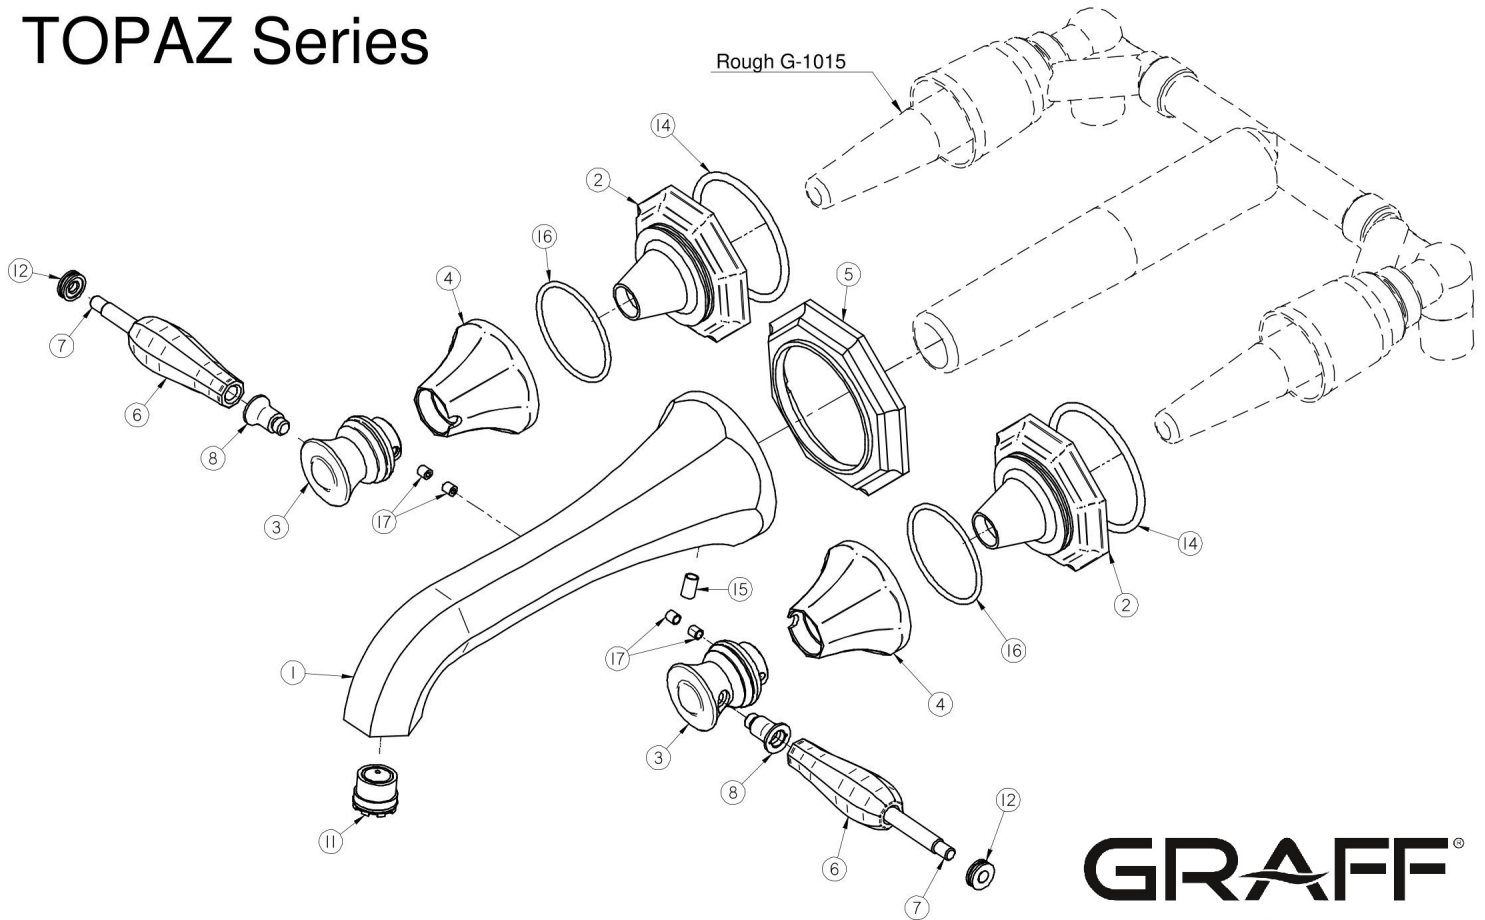

G-1930-LM63L

TOPAZ Series

GRAFF[®]
Art of Bath