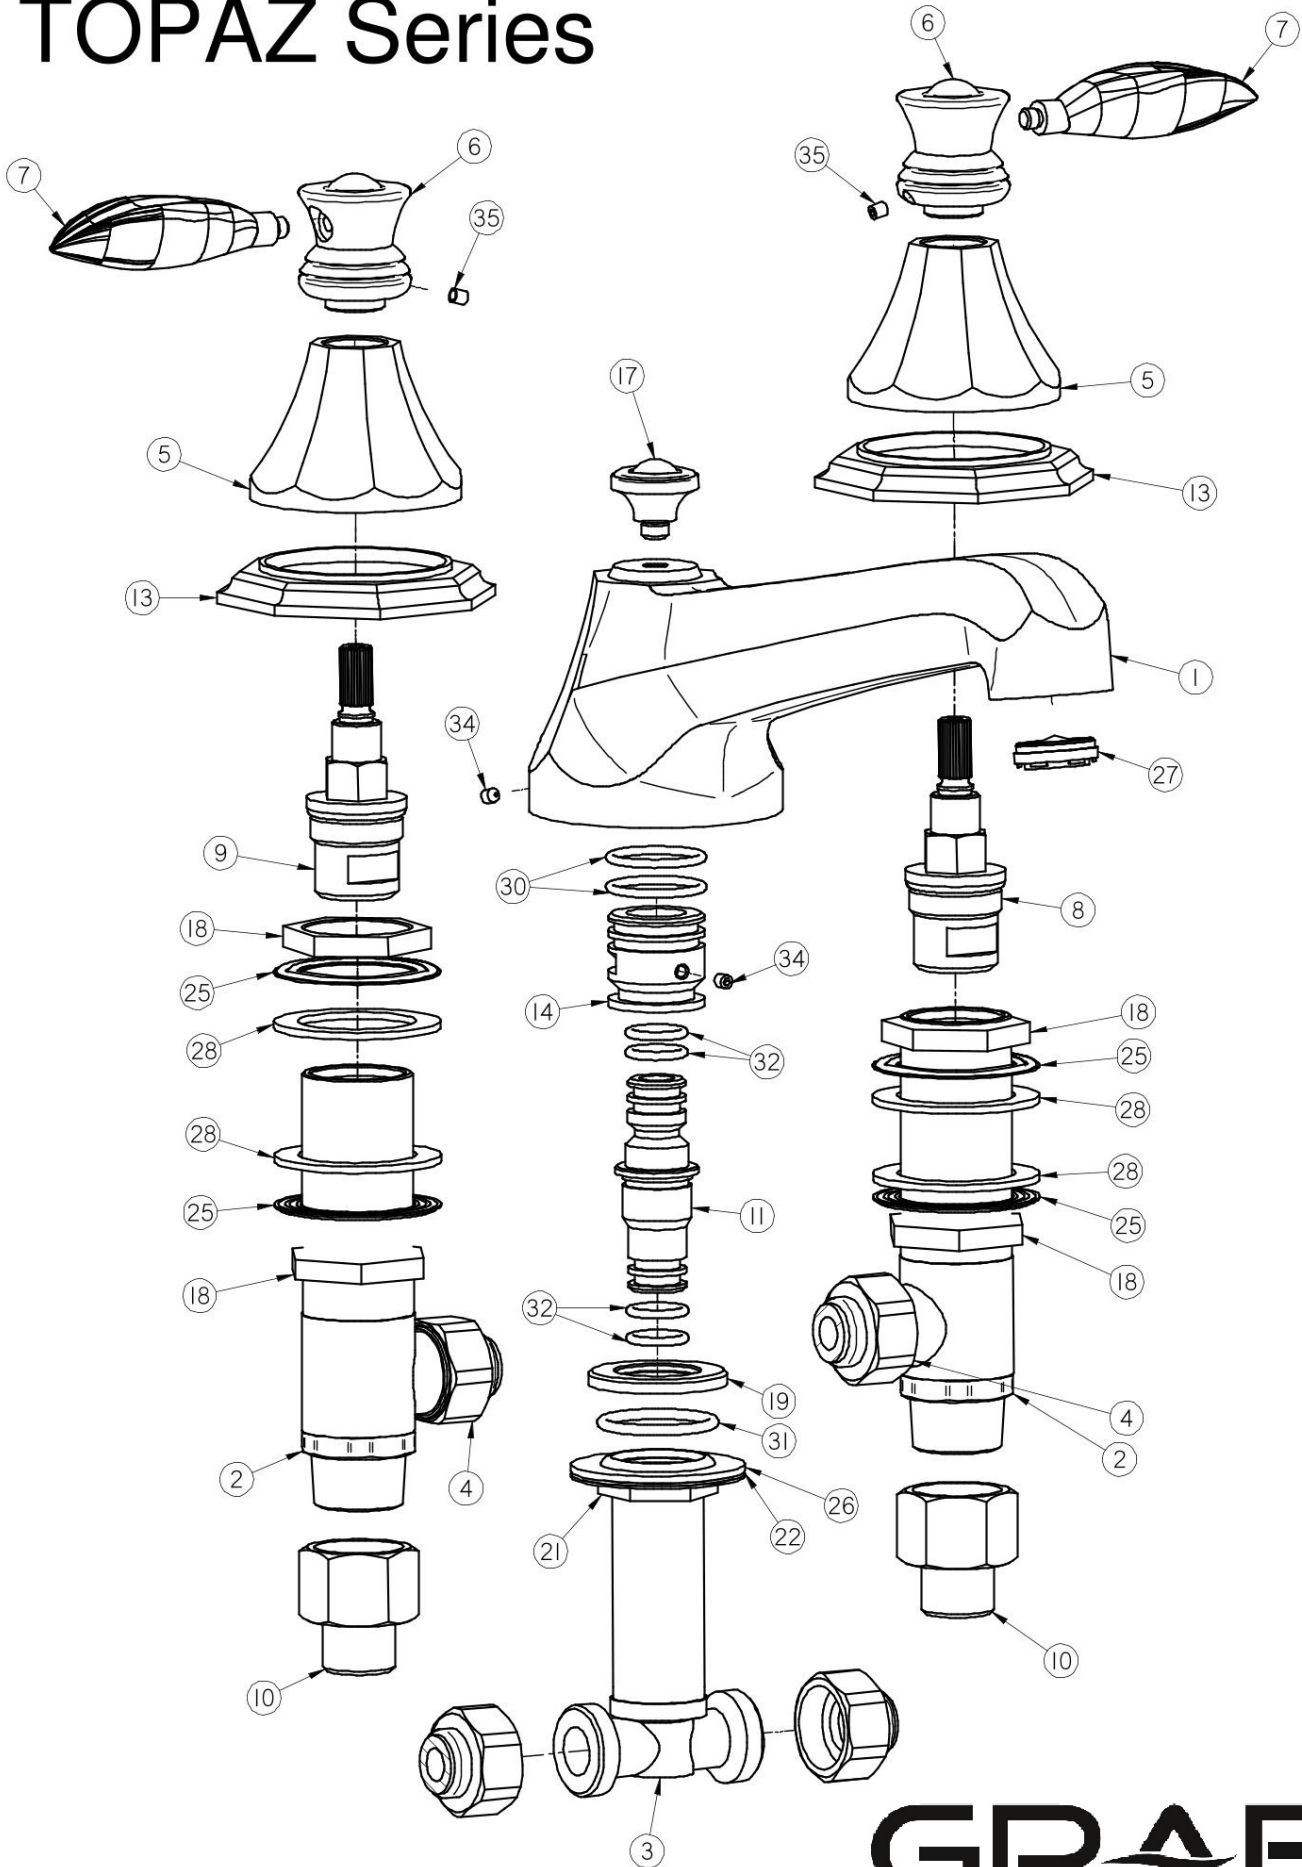

G-1952-LM14

TOPAZ Series

GRAFF[®]
Art of Bath