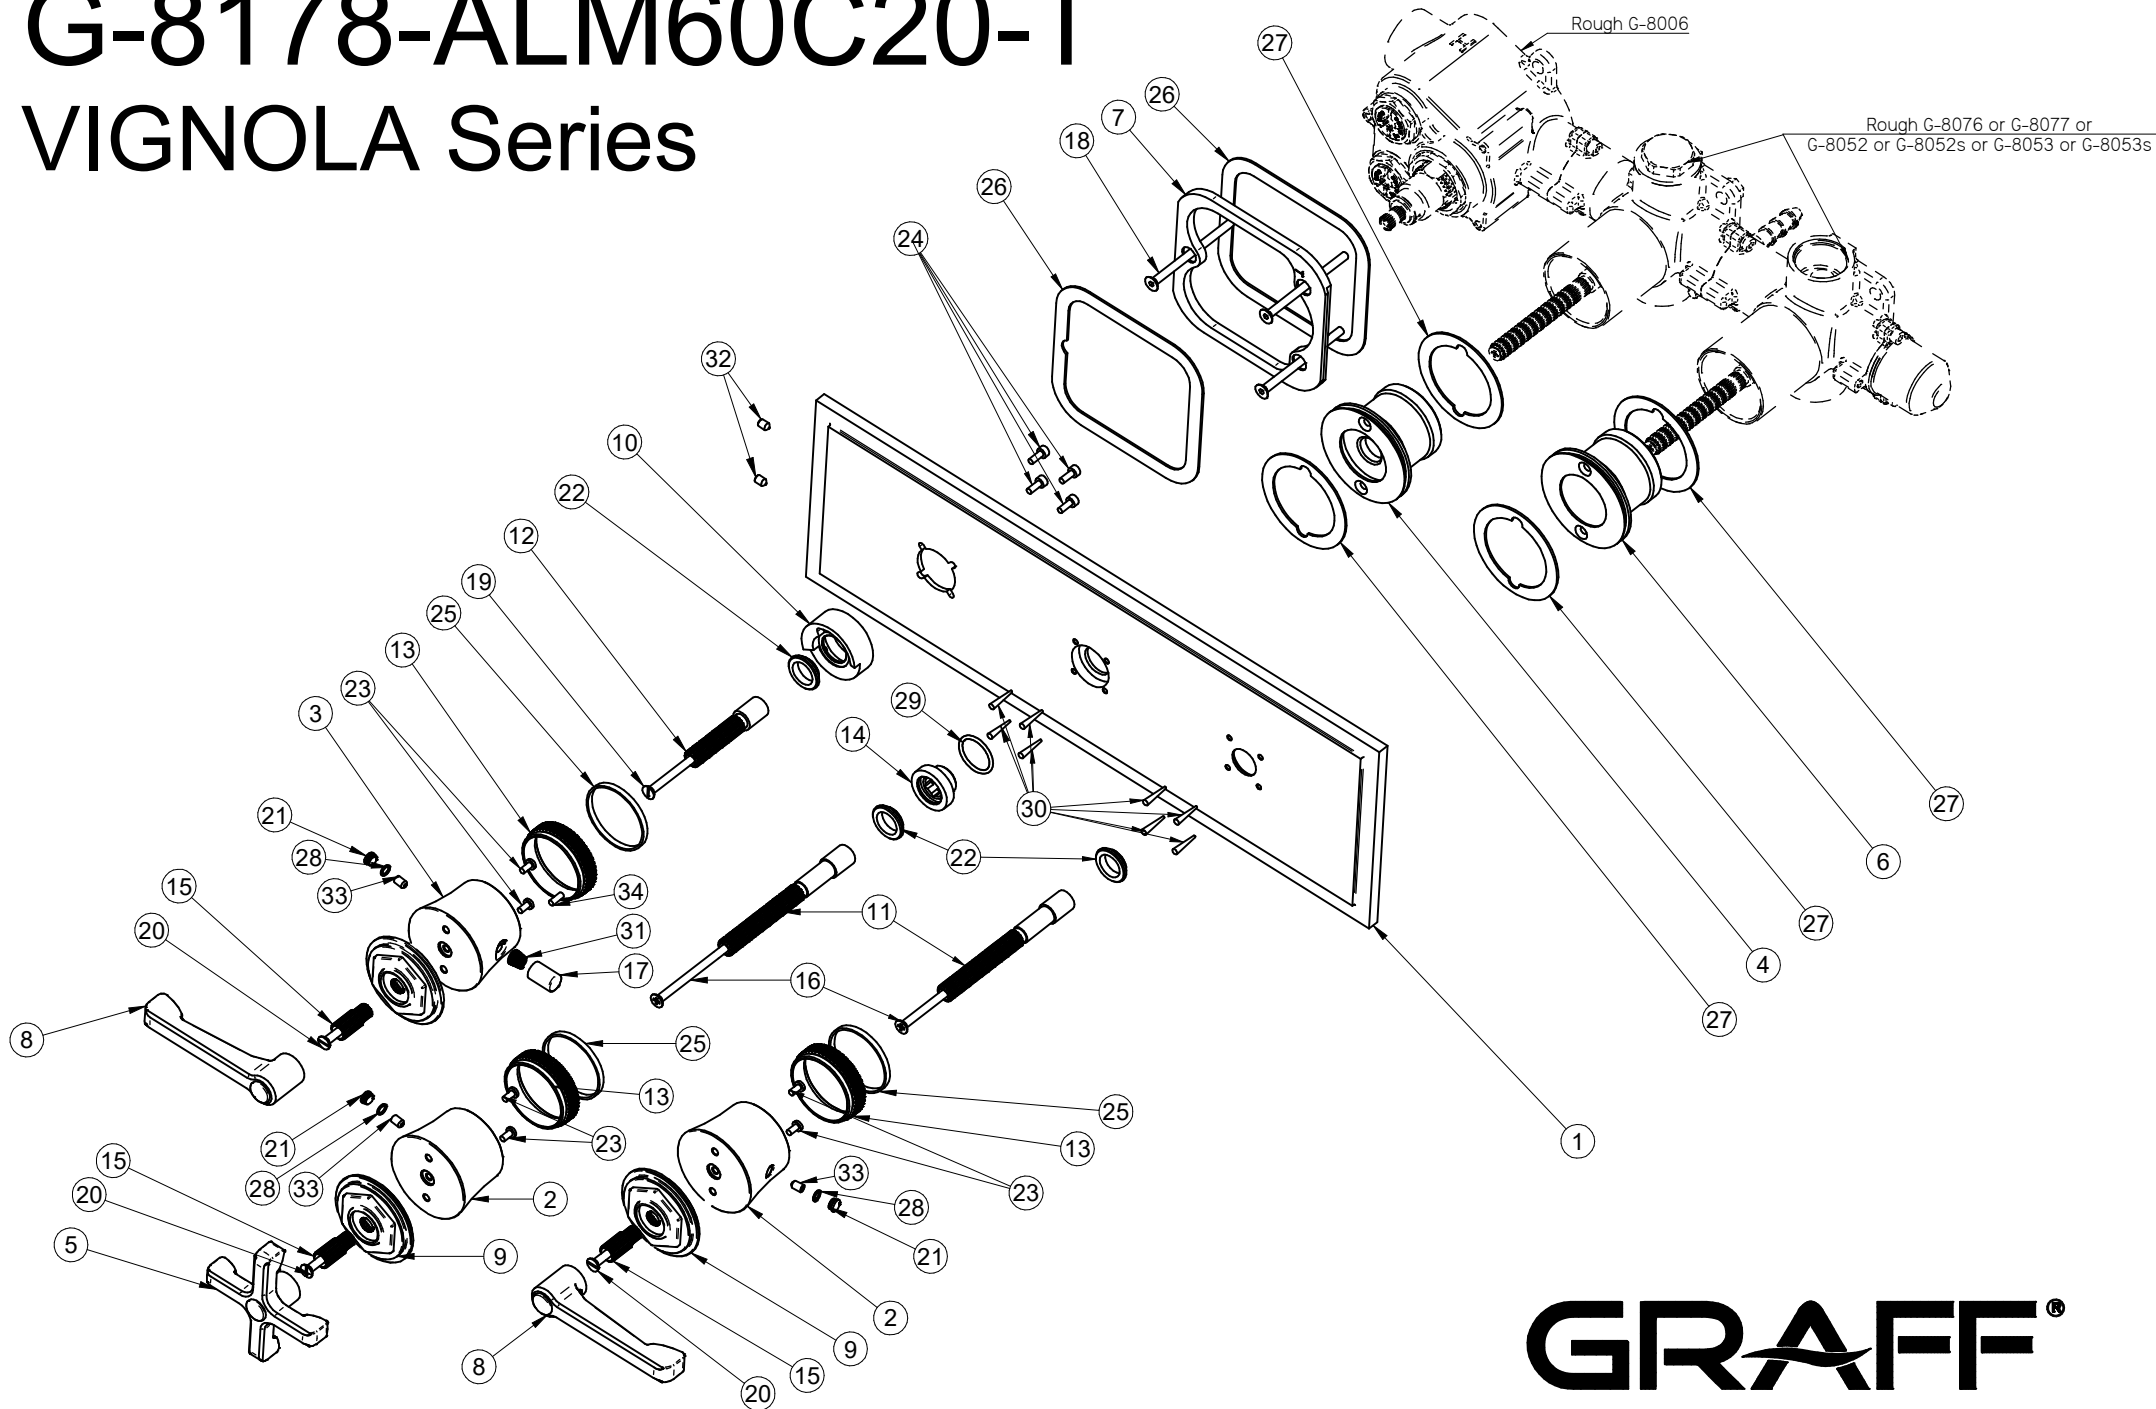

# G-8178-ALM60C20-T

## VIGNOLA Series

**GRAFF**<sup>®</sup>  
Art of Bath