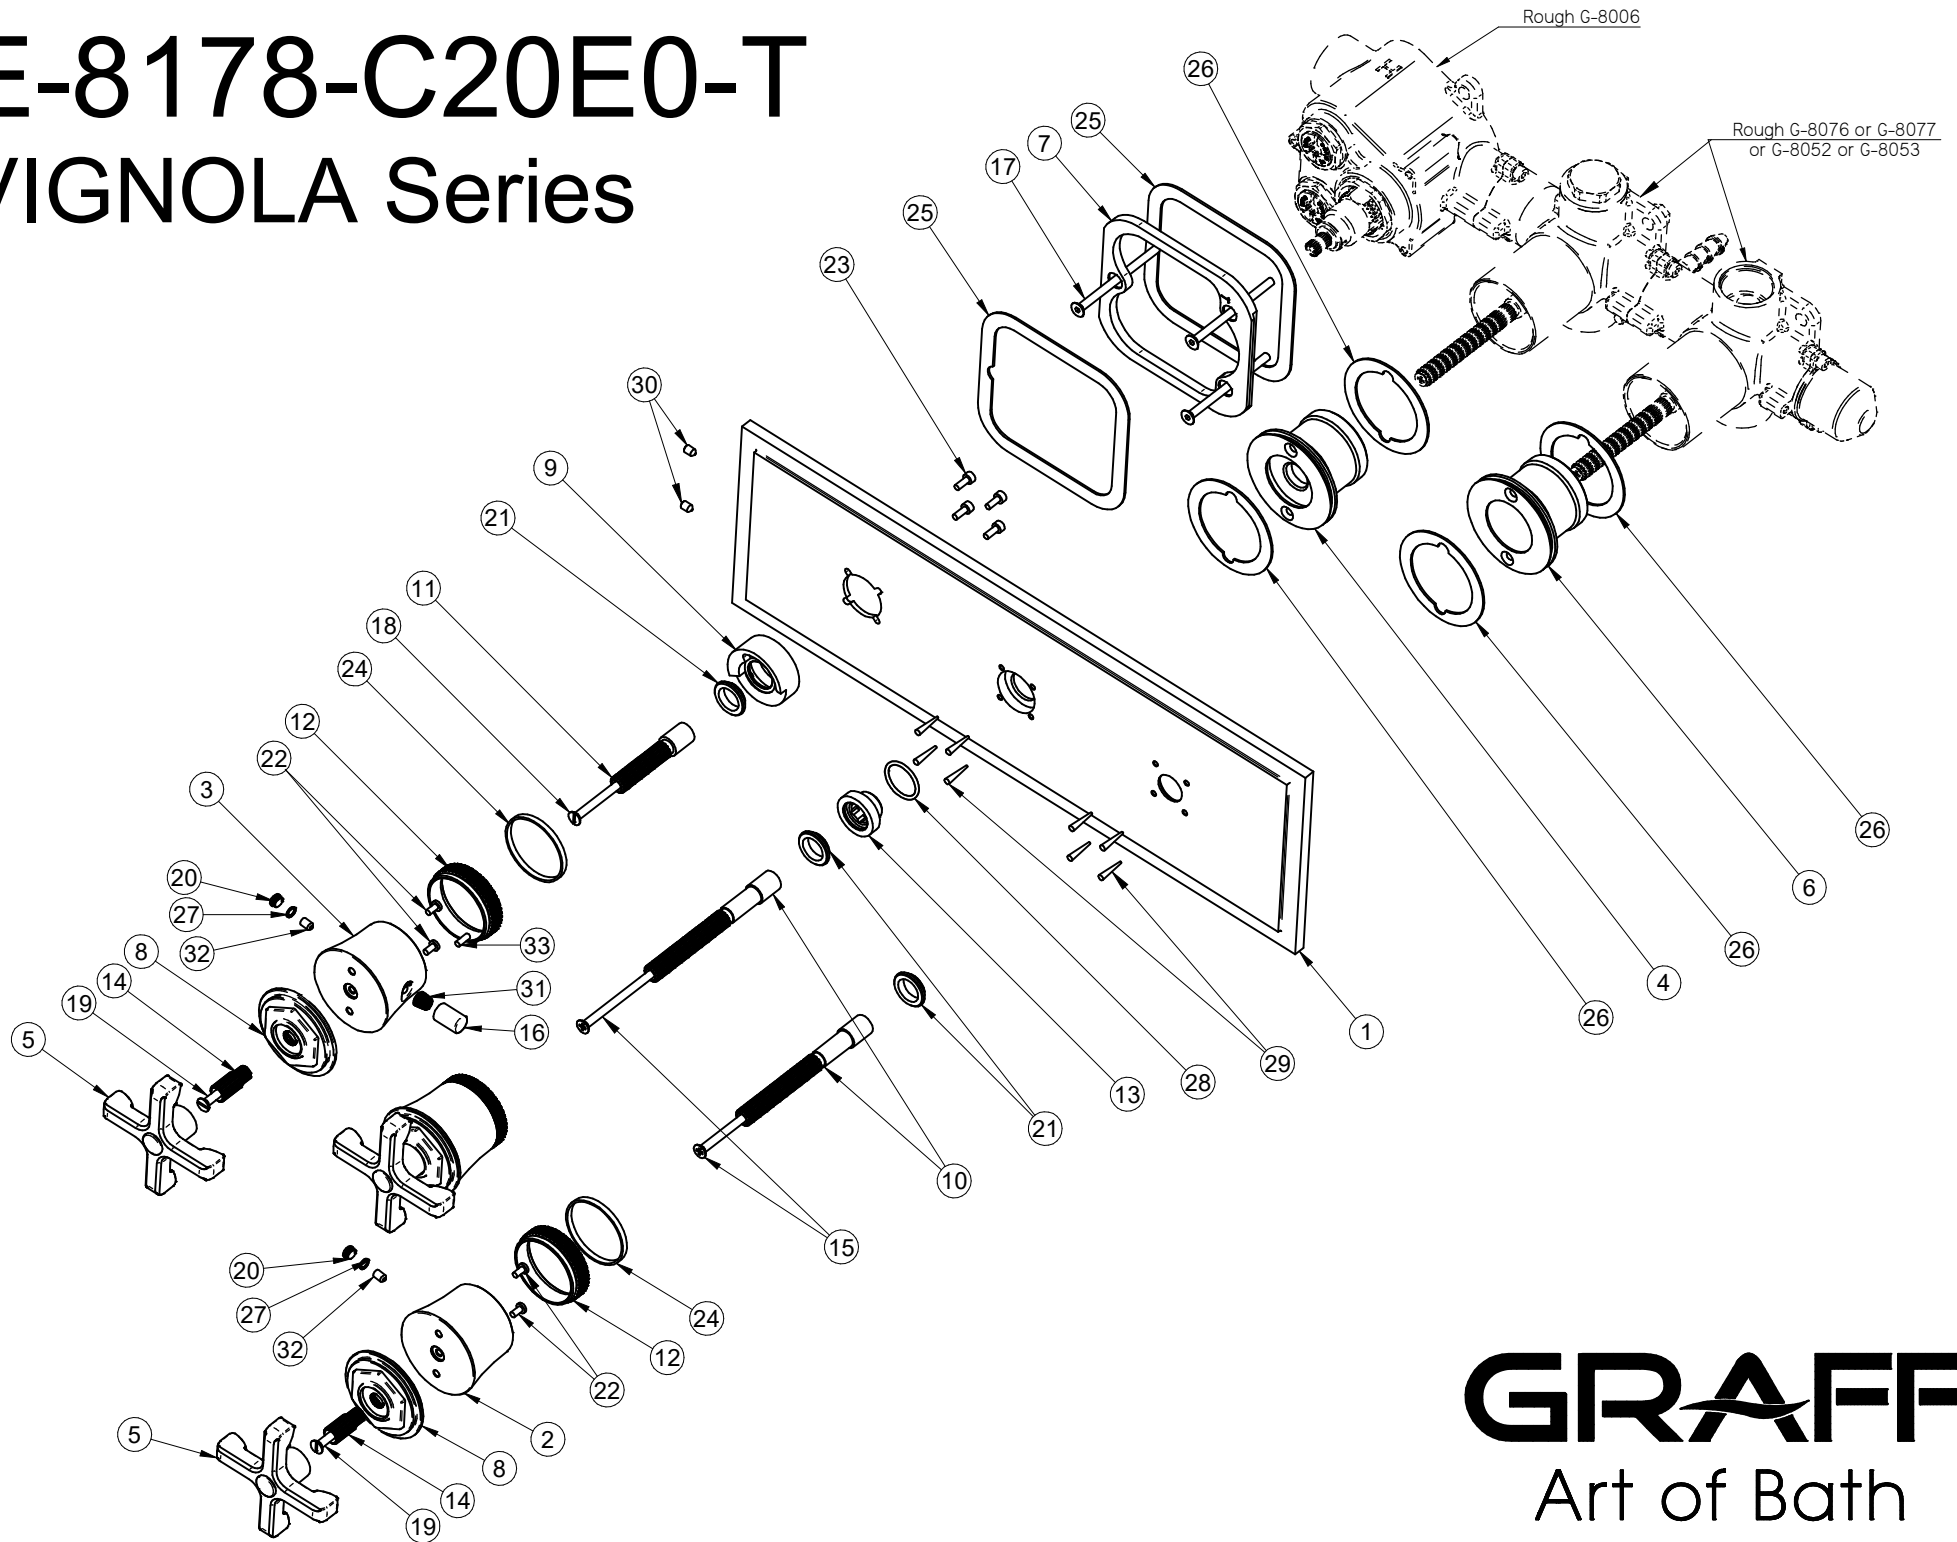

E-8178-C20E0-T

VIGNOLA Series

GRAFF®
Art of Bath