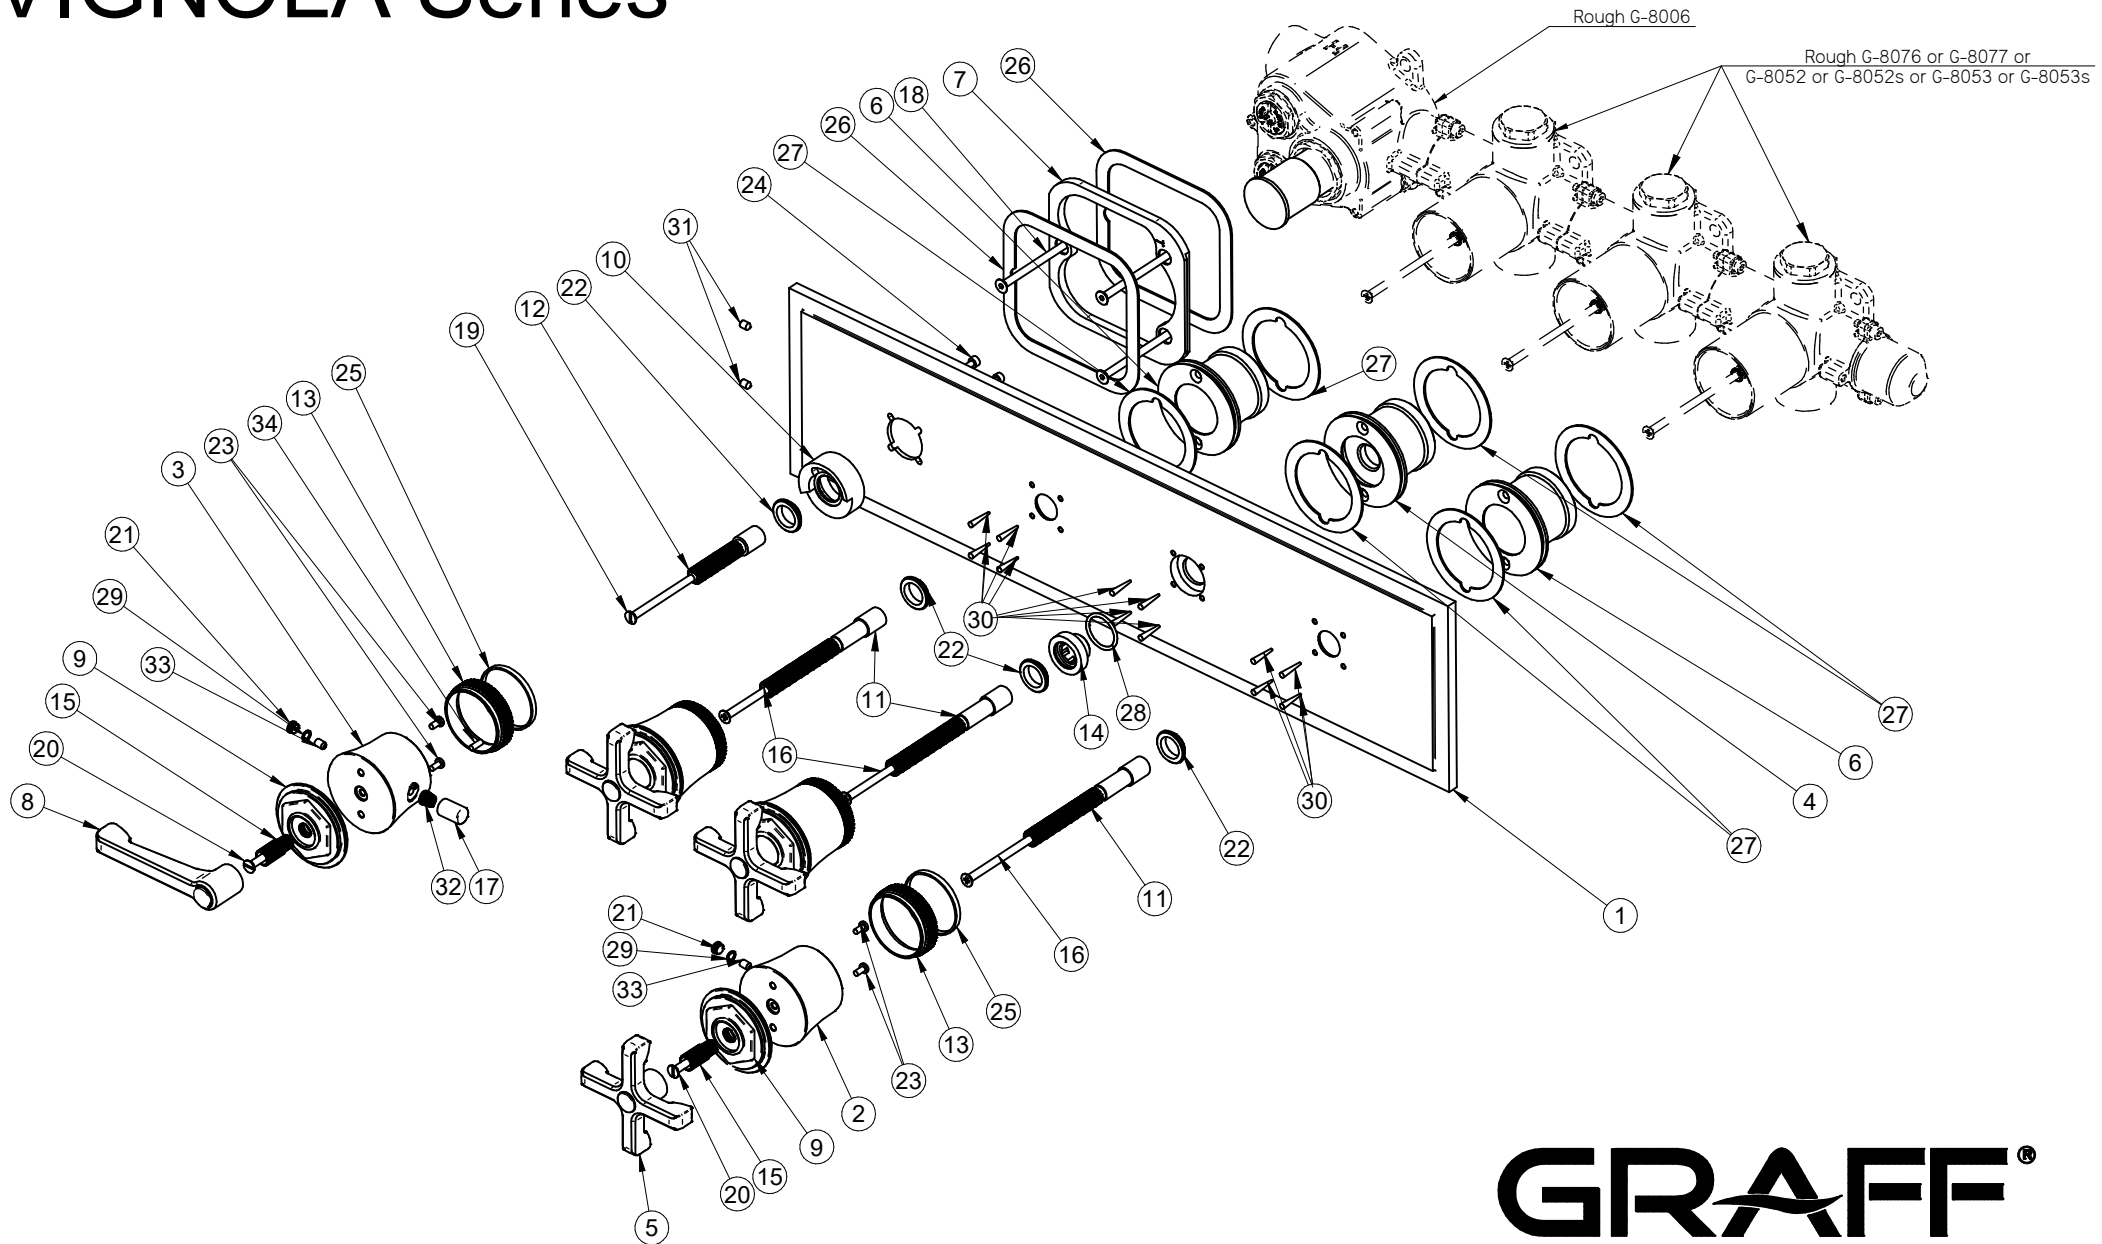

G-8179-LM60C20-T

VIGNOLA Series

GRAFF[®]
Art of Bath