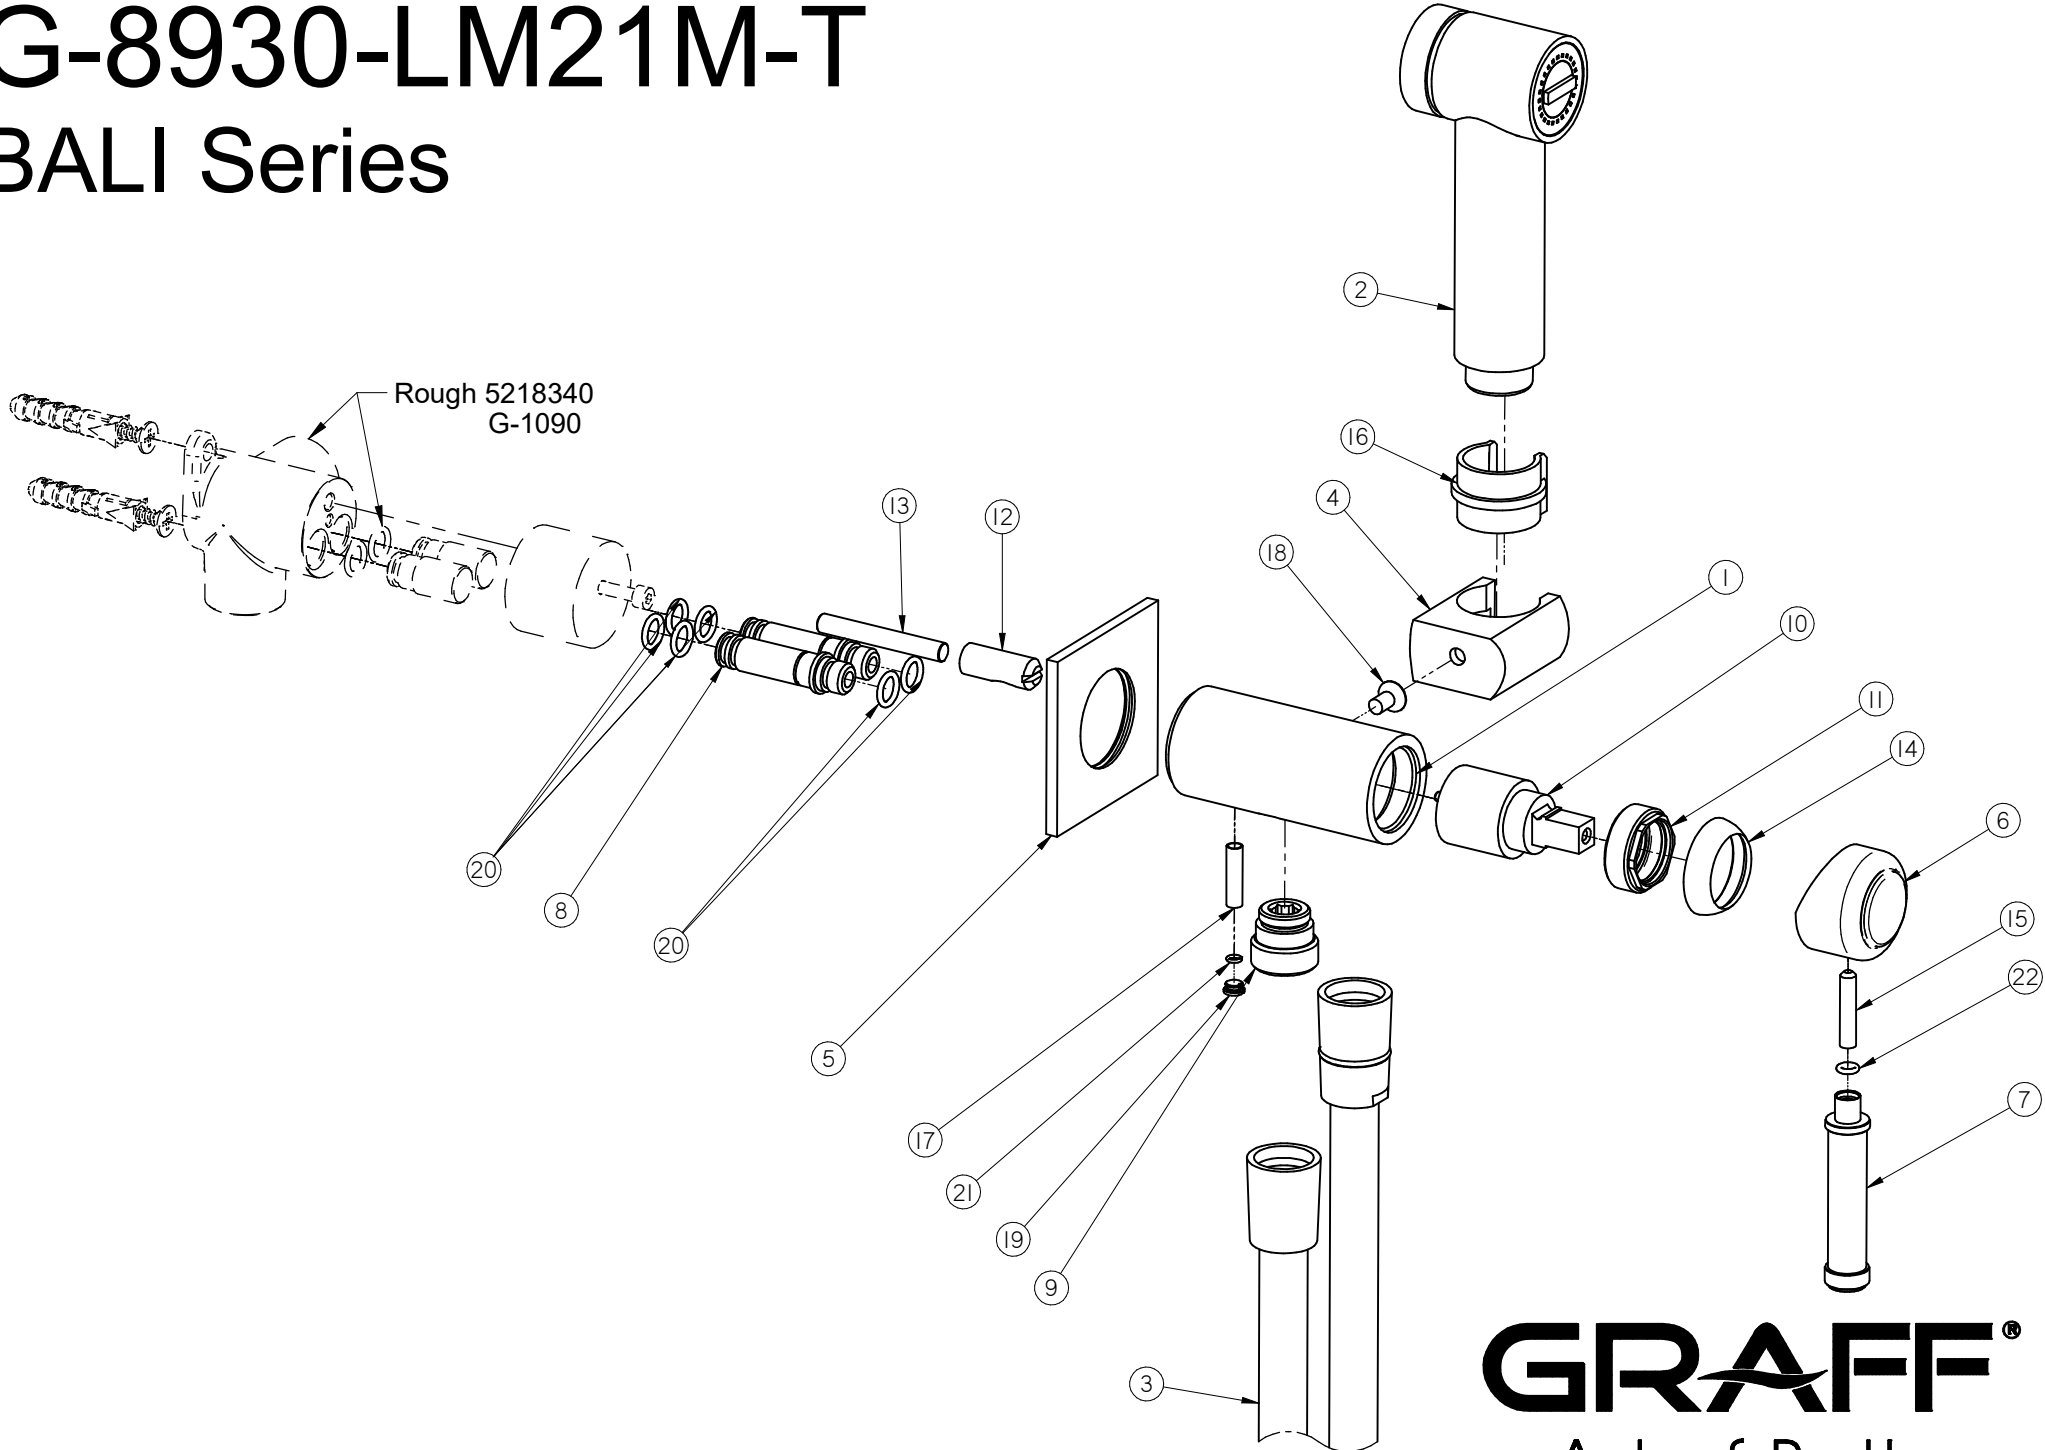

G-8930-LM21M-T

BALI Series

GRAFF[®]
Art of Bath