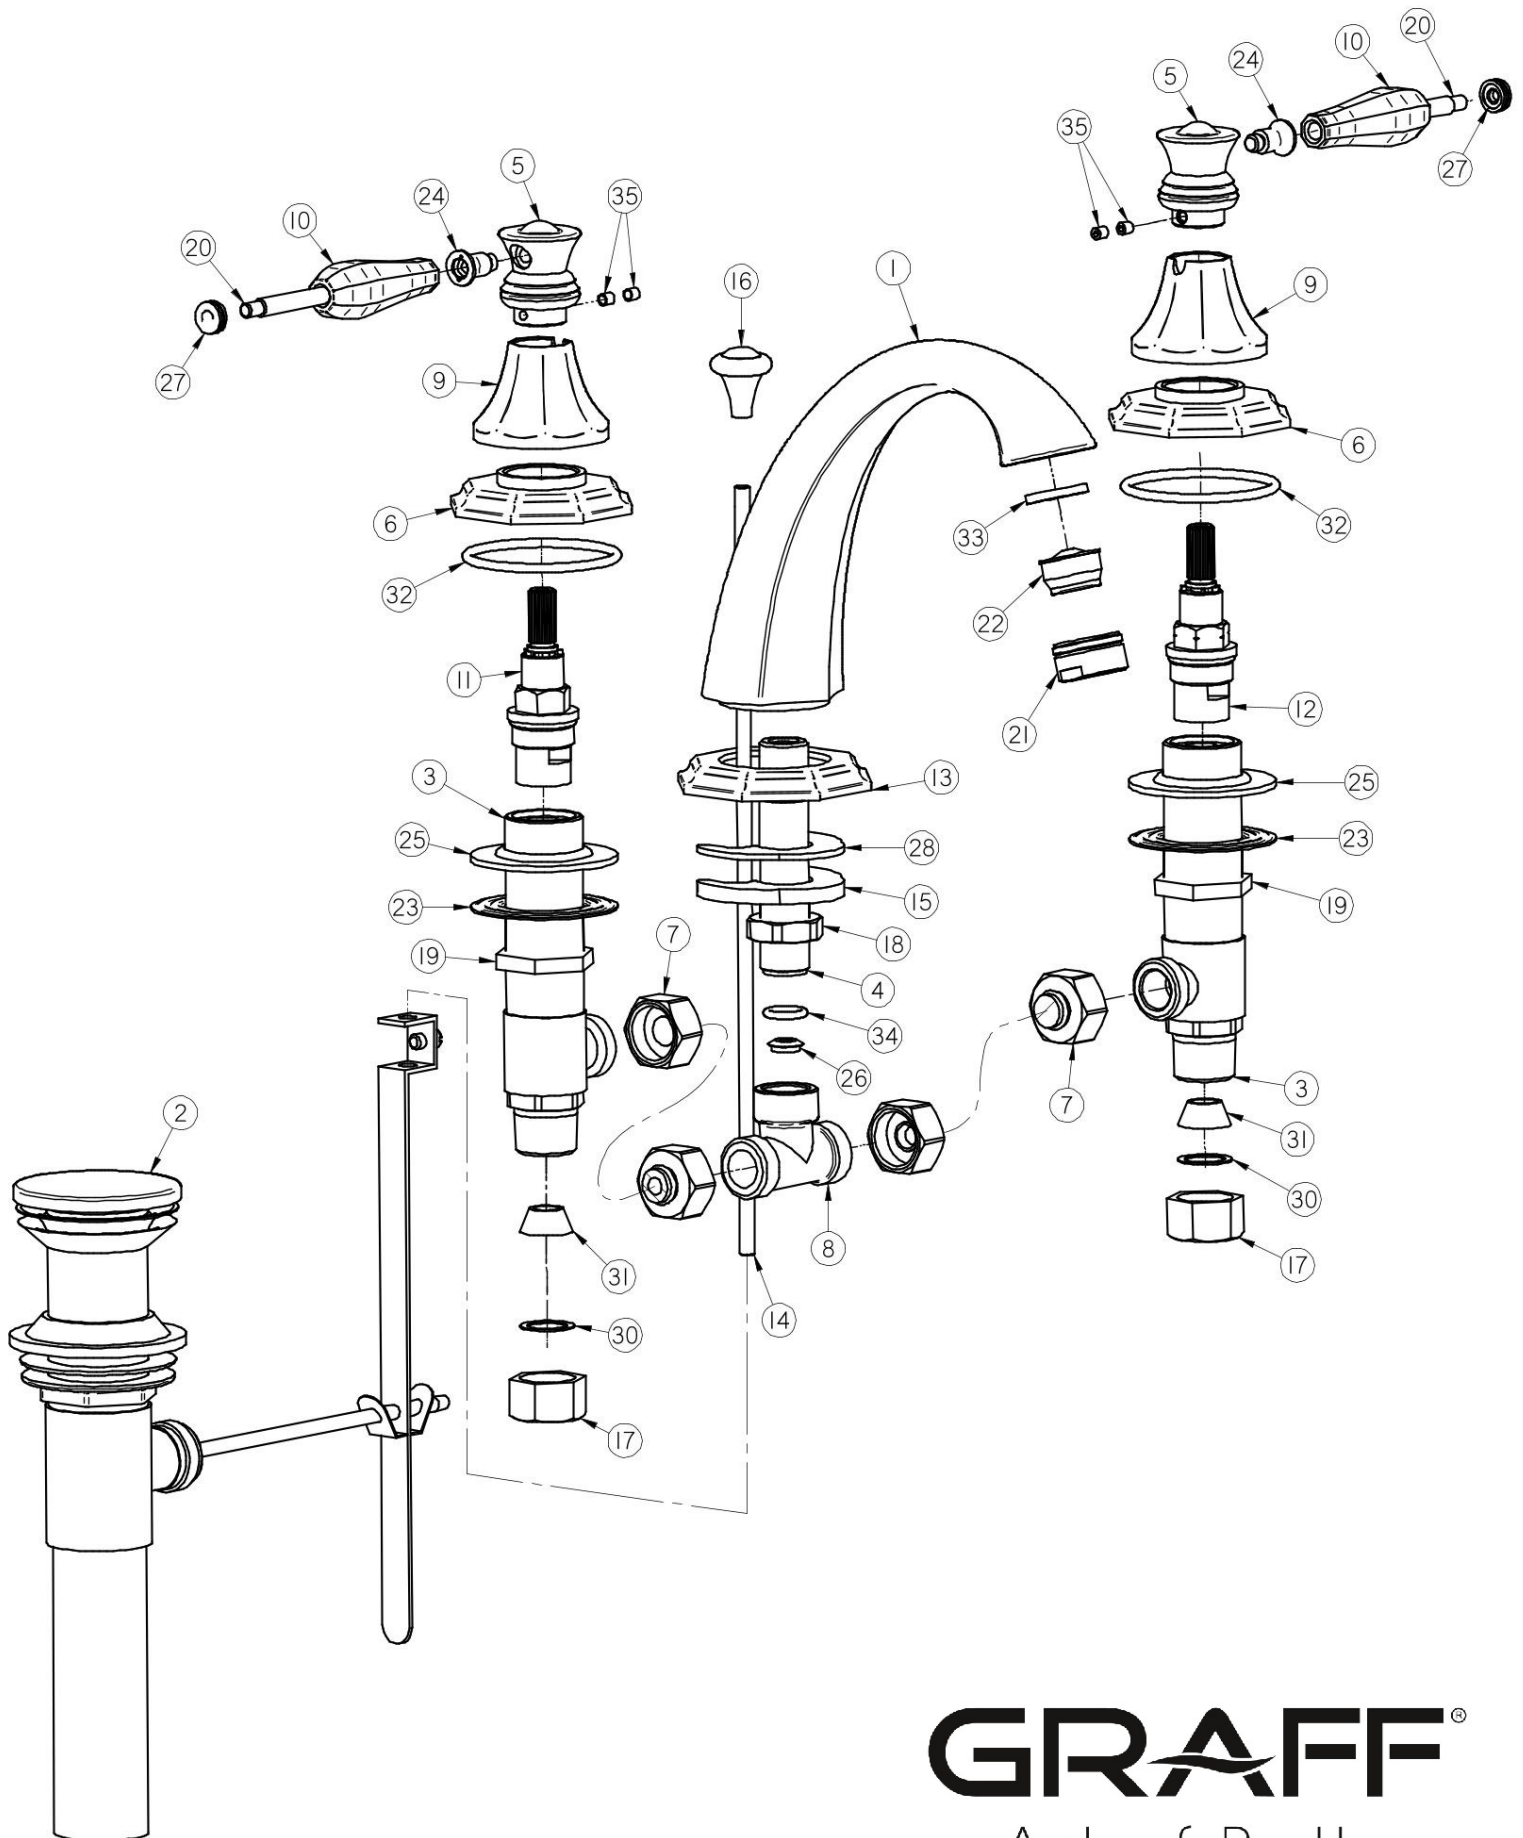

GN-1900-LM63L

TOPAZ Series

GRAFF[®]
Art of Bath