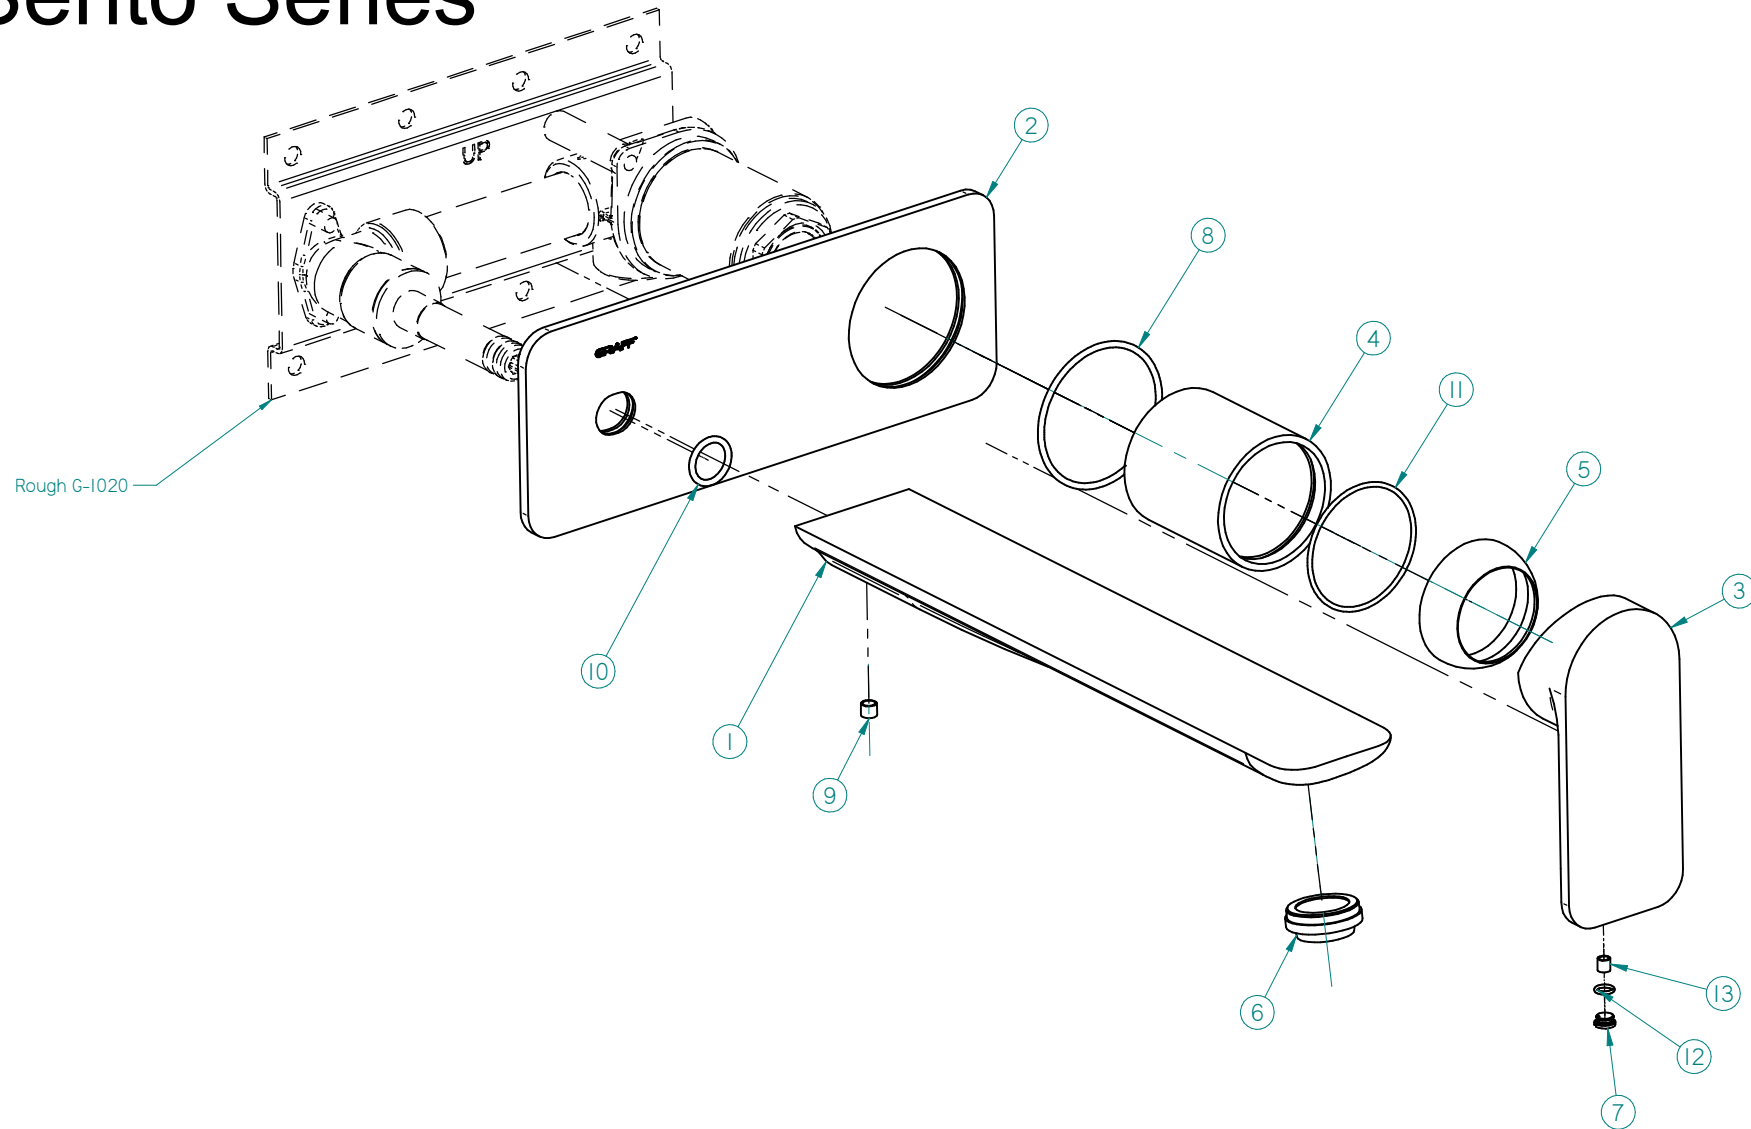

GN-6336-LM42W-T

Sento Series

GRAFF[®]
Art of Bath