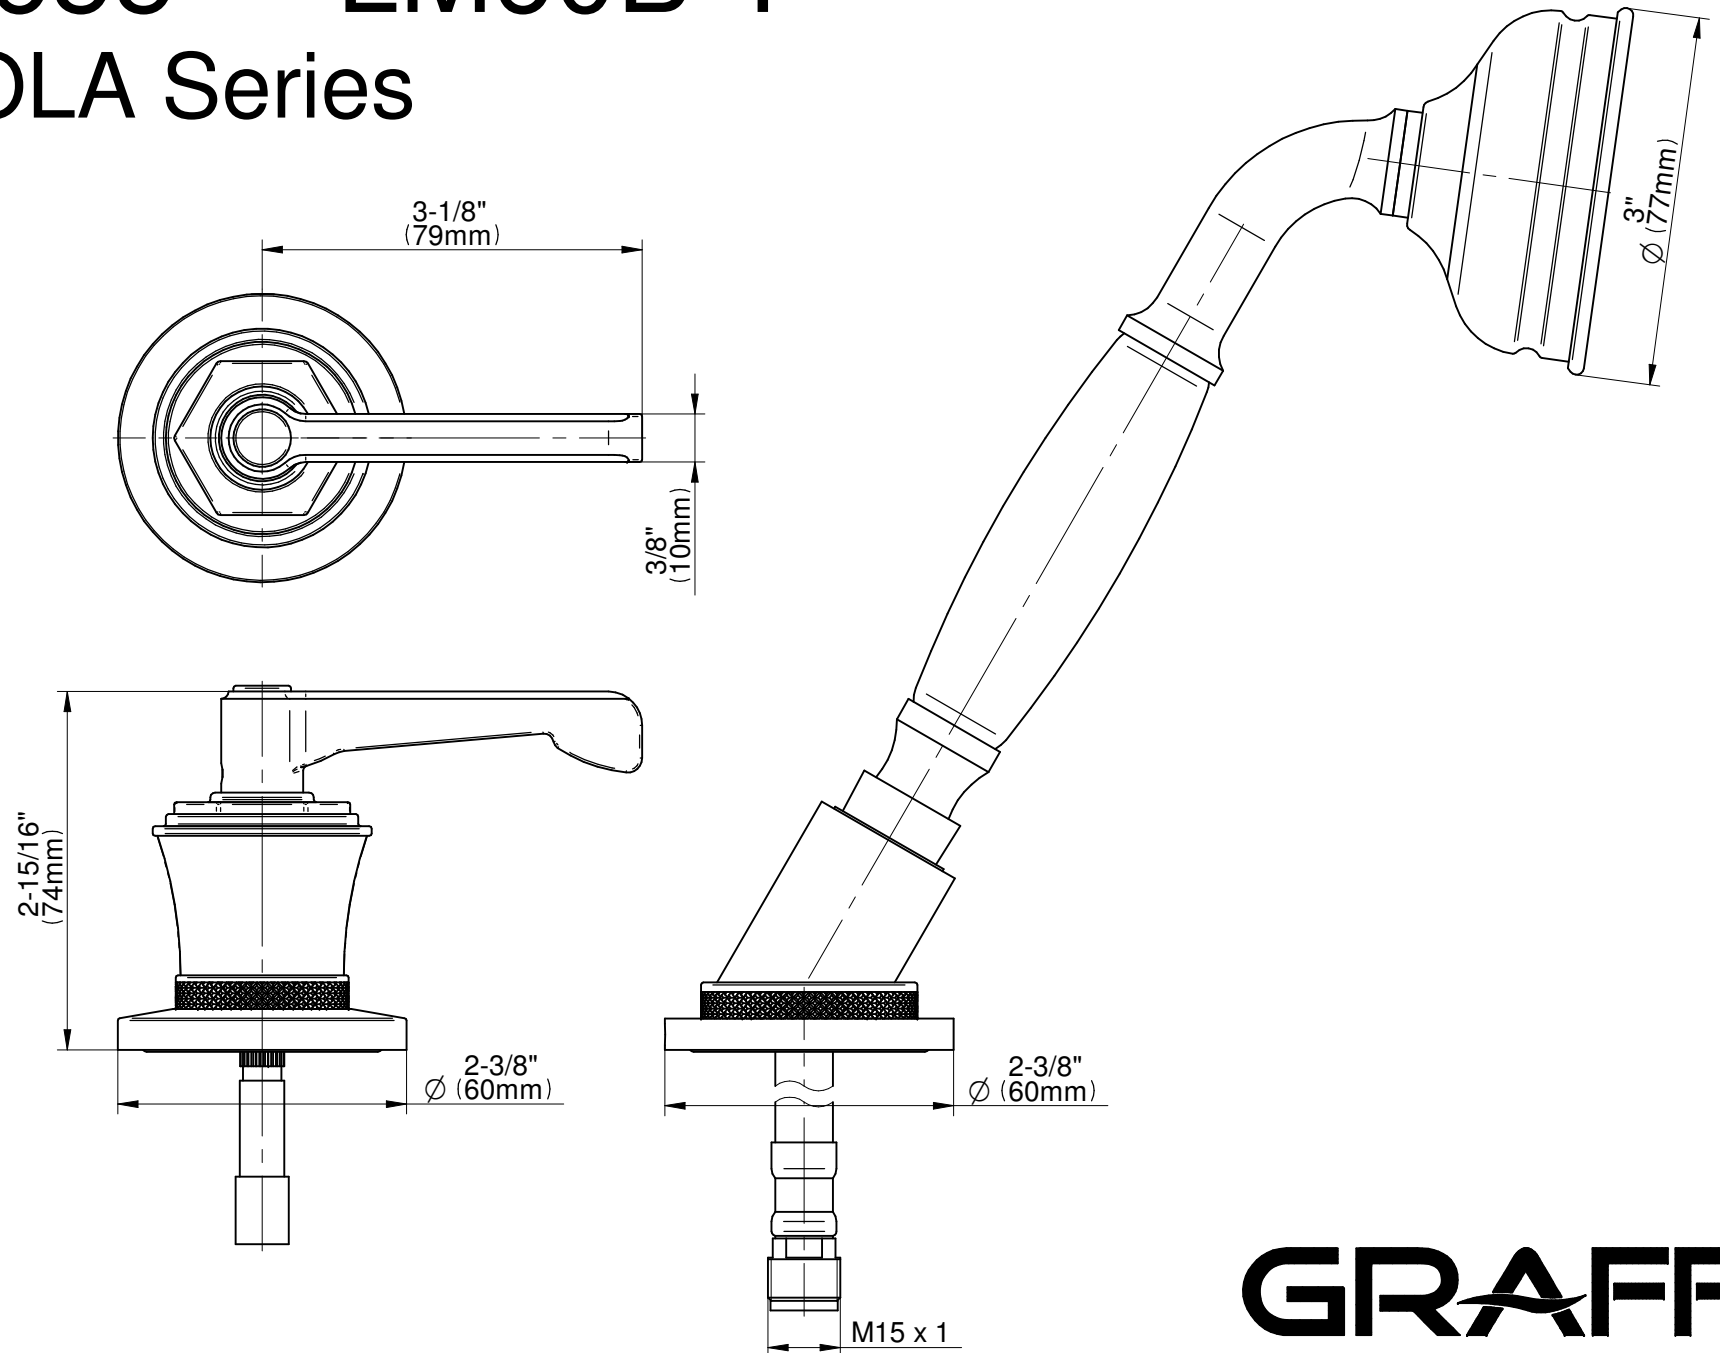

G-11655-**-LM60B-T

VIGNOLA Series

GRAFF®
Art of Bath