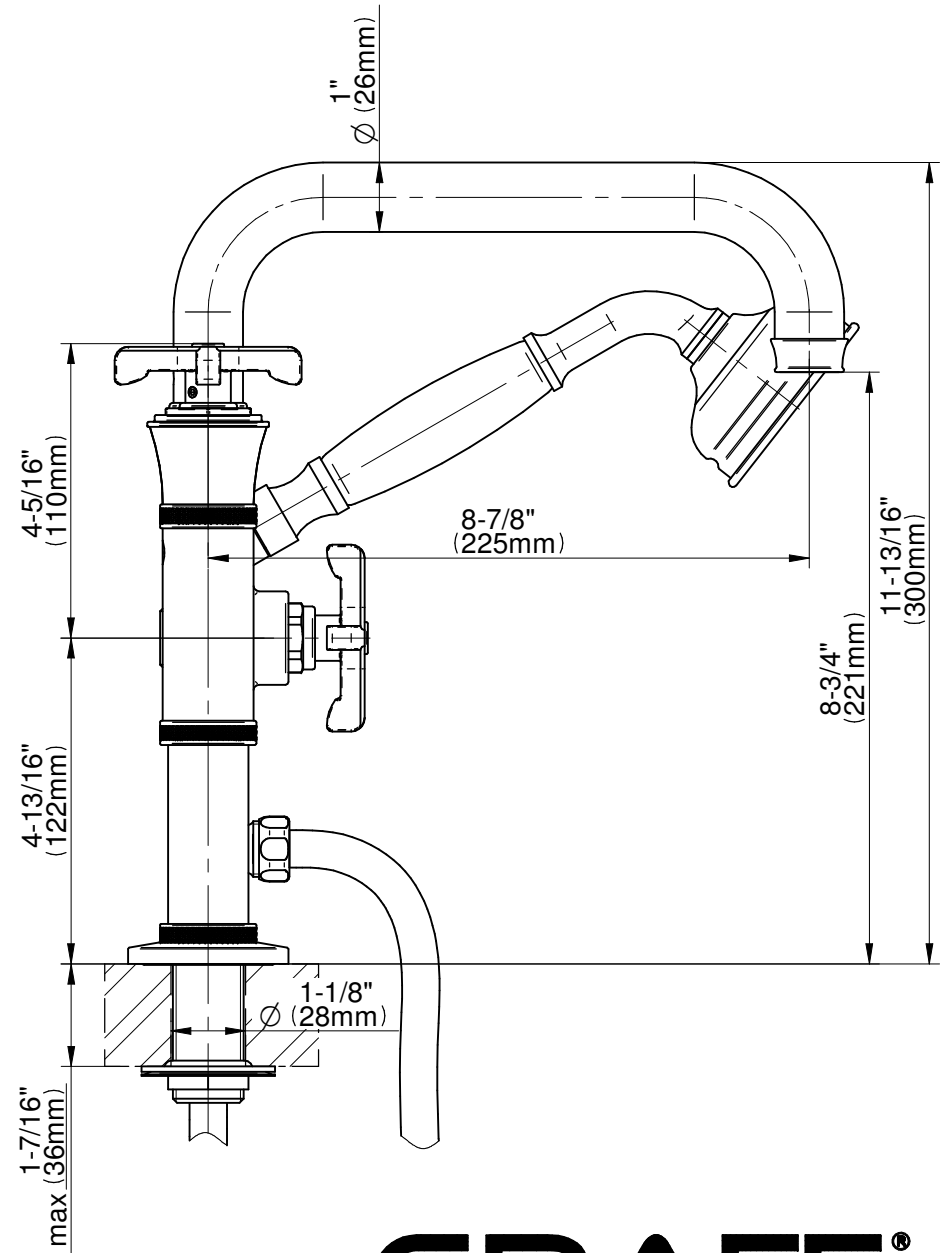

G-11659-**-C20B

VIGNOLA Series

GRAFF®
Art of Bath