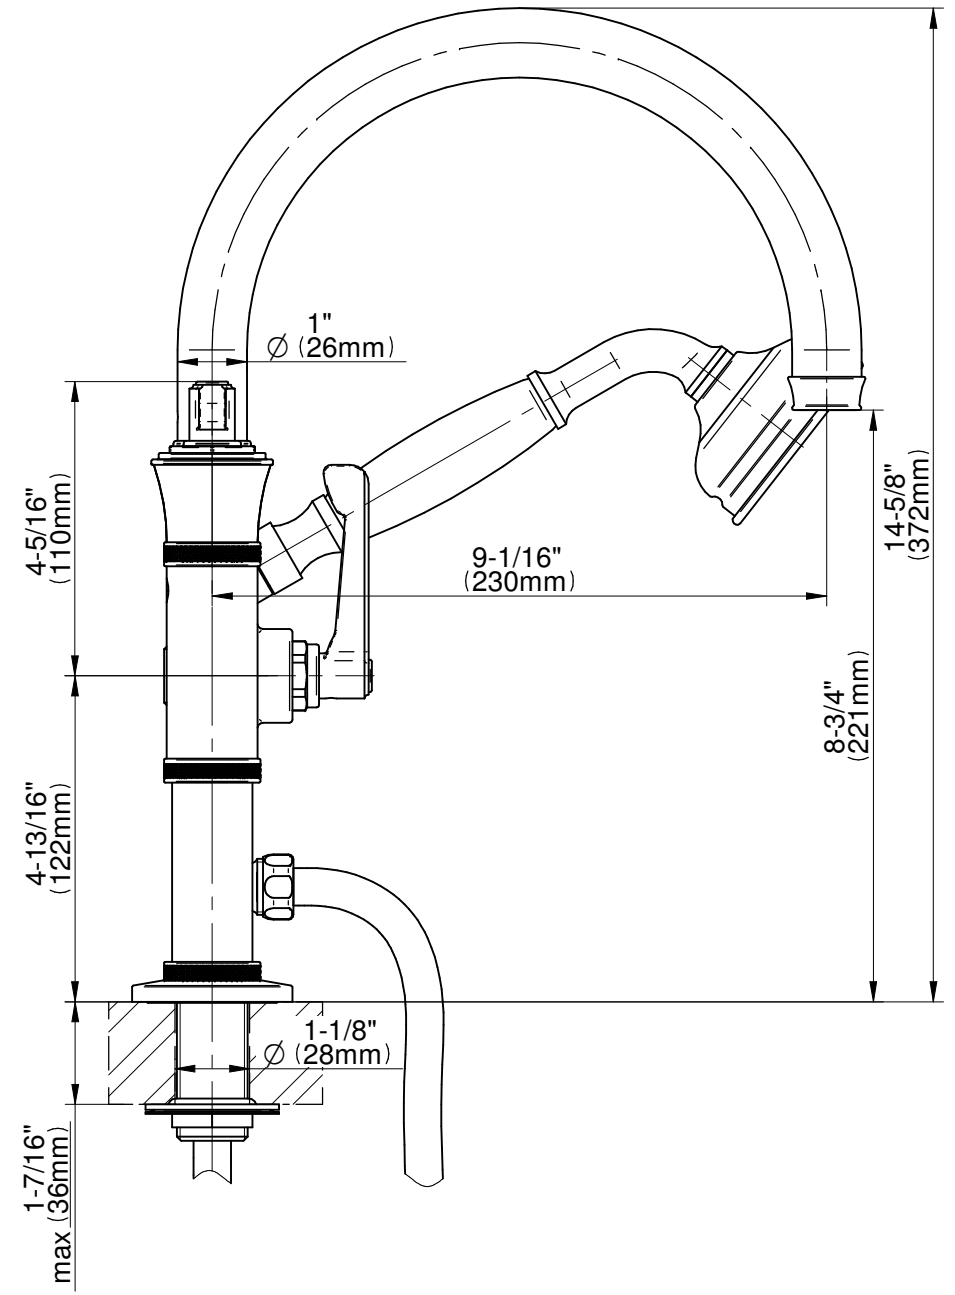

# G-11658-\*\*-LM60B

## VIGNOLA Series

**GRAFF®**  
Art of Bath