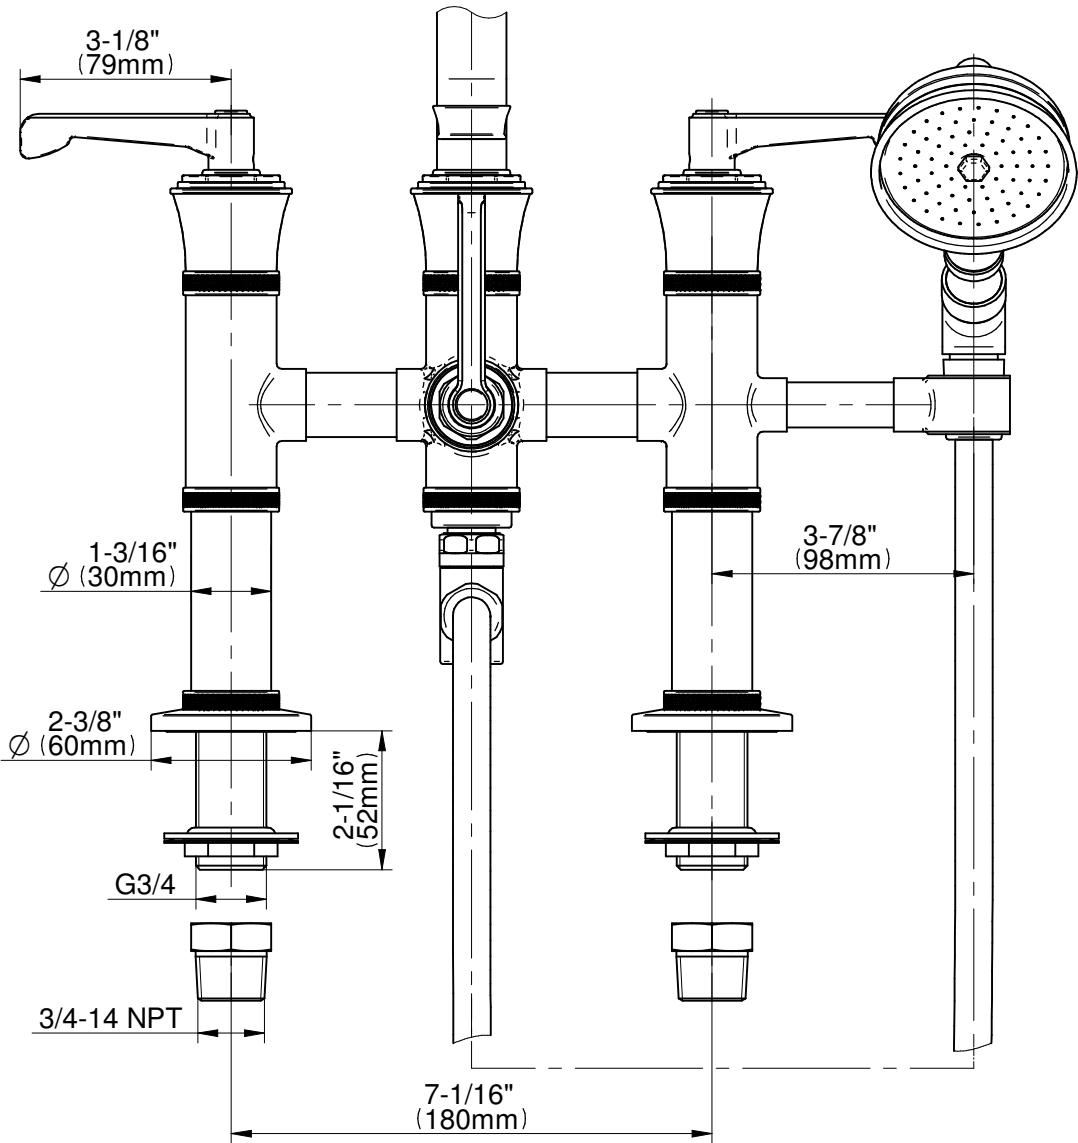

# G-11658-\*\*-LM60B

## VIGNOLA Series

**GRAFF®**  
Art of Bath