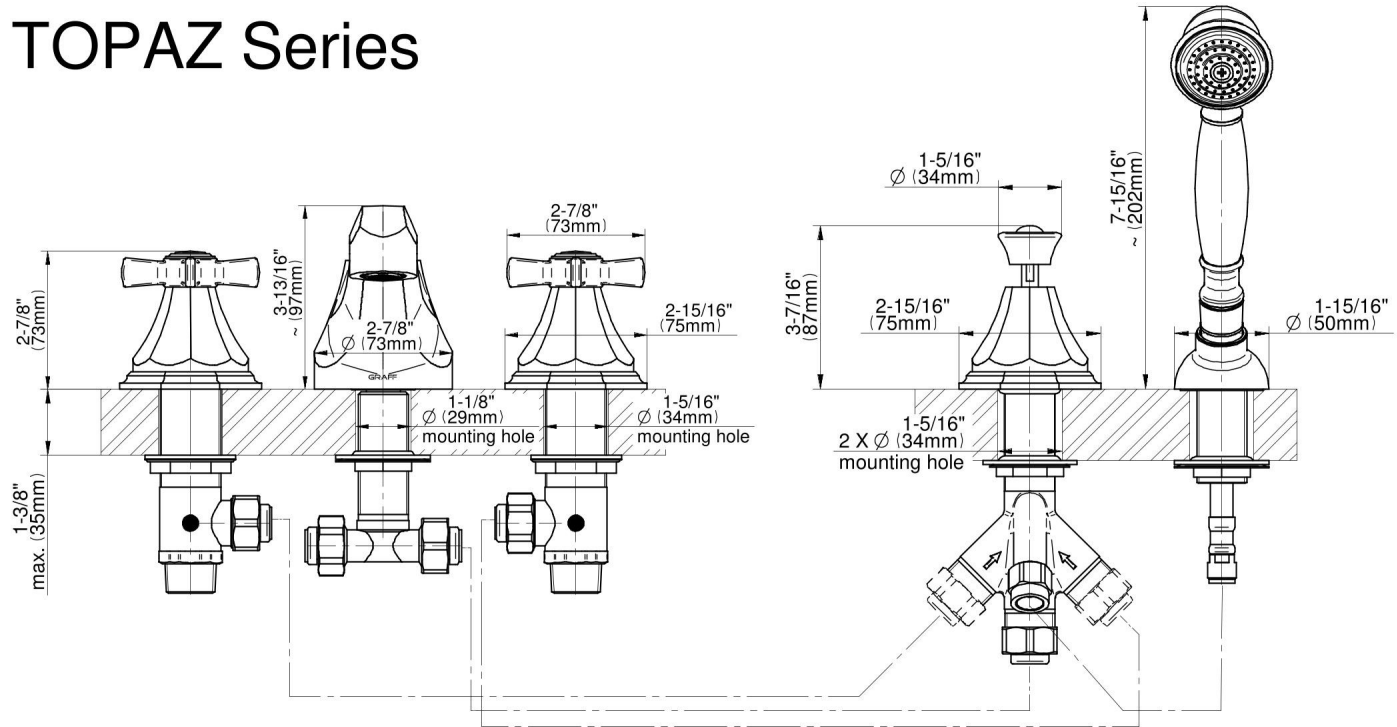

G-1953-C16L

TOPAZ Series

GRAFF[®]
Art of Bath