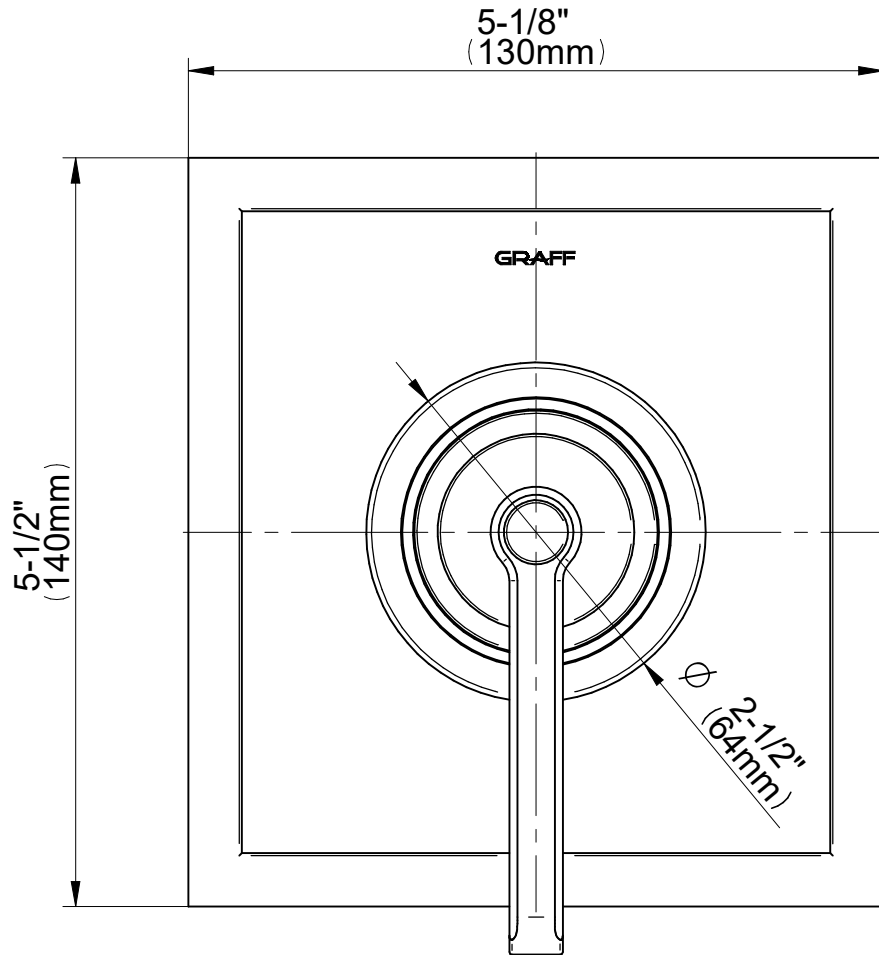

# G-7045-LM60B-T

## VIGNOLA Series

**GRAFF**<sup>®</sup>  
Art of Bath