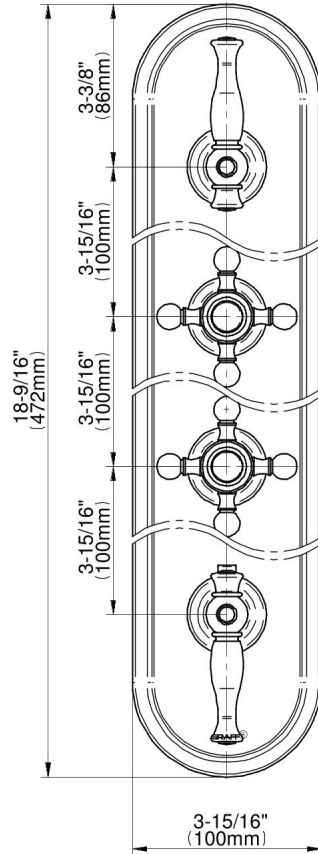

G-8088-ALM22C2-T

LAUREN Series

GRAFF[®]
Art of Bath