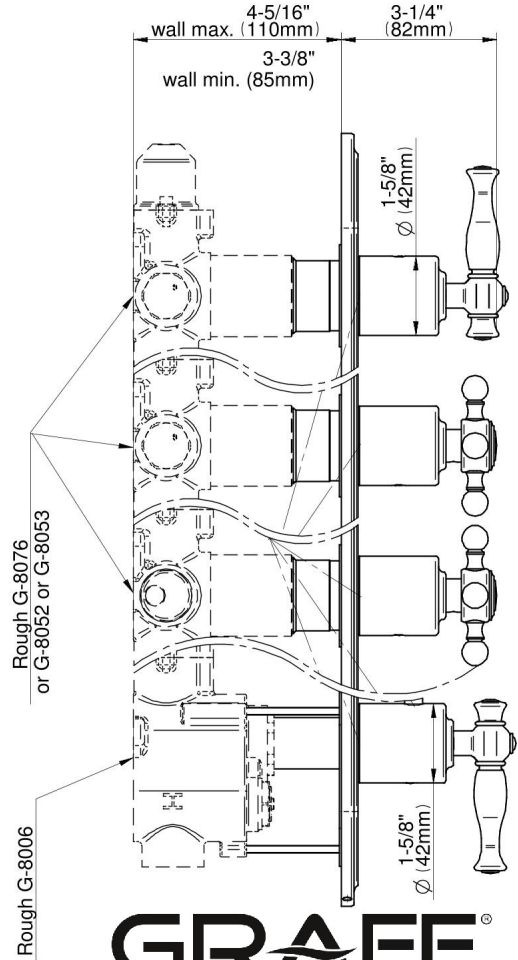

G-8088-ALM22C2-T

LAUREN Series

GRAFF[®]
Art of Bath