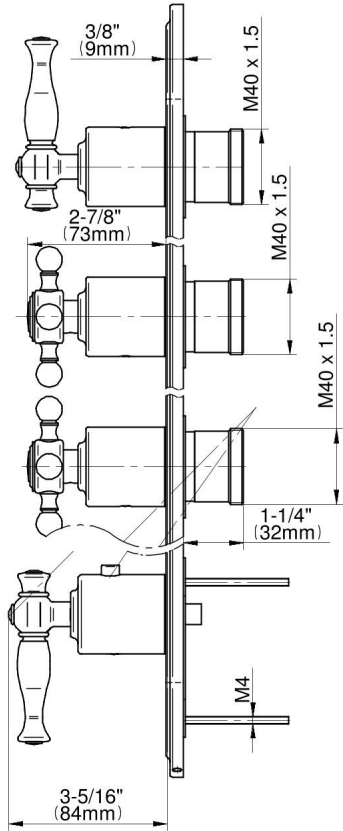

G-8088-ALM22C2-T

LAUREN Series

GRAFF[®]
Art of Bath