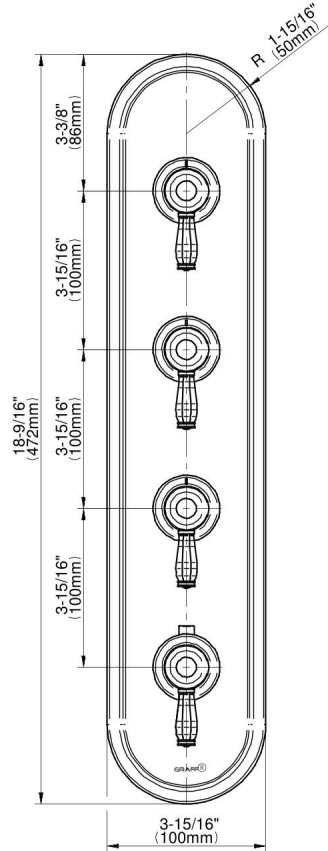

G-8088-LM63E0-T

TOPAZ Series

GRAFF®
Art of Bath