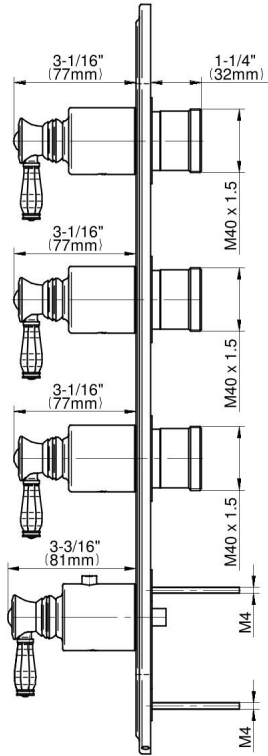

G-8088-LM63E0-T

TOPAZ Series

GRAFF®
Art of Bath