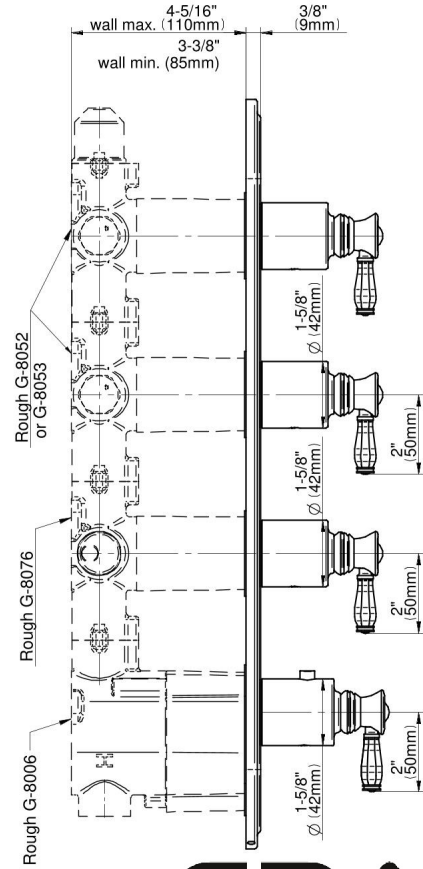

G-8088-LM63E0-T

TOPAZ Series

GRAFF®
Art of Bath