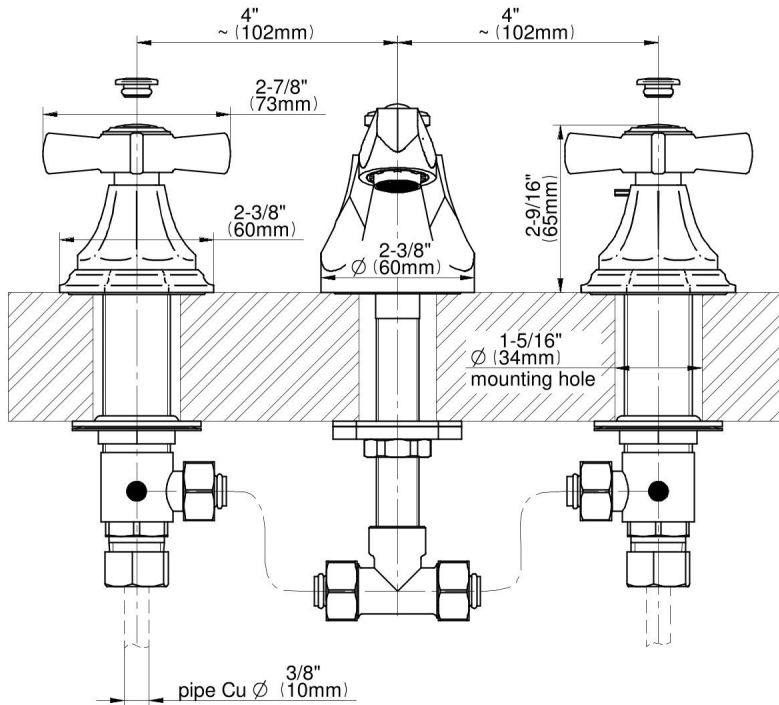

GN-1910-C16L

TOPAZ Series

GRAFF[®]
Art of Bath