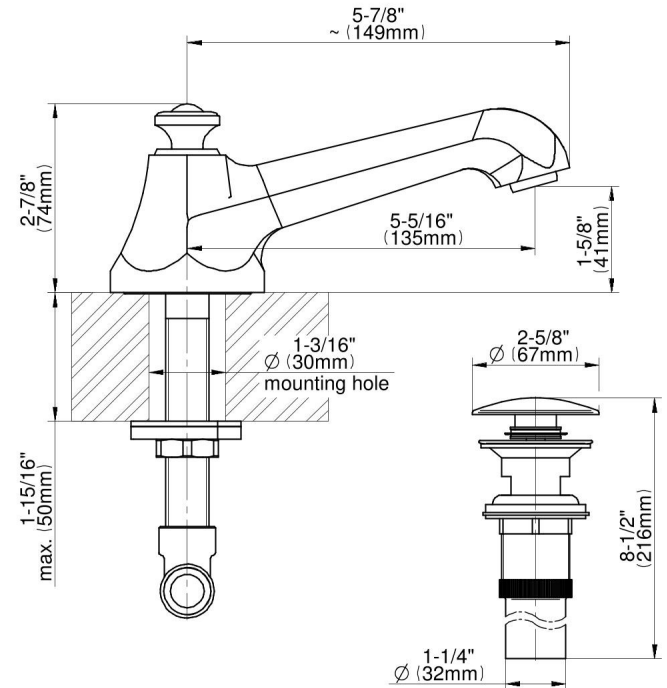

GN-1910-C16L

TOPAZ Series

GRAFF[®]
Art of Bath