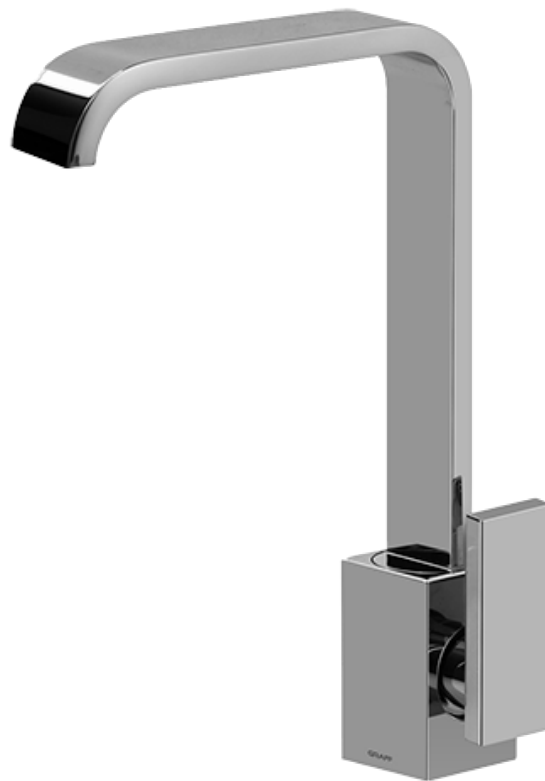

BATHROOM
Immersion Vessel Lavatory Faucet
G-2305-LM31

GRAFF®

Information

- Single-hole Installation
- Aerated flow rate ≤ 1.2 max gpm
- 1 3/8" hole cutout
- Drain assembly not included
- Optional Matching Decorative Trap G-9971
- ADA
- CALGreen

Architectural
White

G-2305-LM31
 Immersion Collection
 Vessel Lavatory Faucet

Product Features

- Single-hole installation
- Aerated flow rate ≤ 1.2 max gpm
- 1 3/8" hole cutout
- Includes push-top umbrella pop-up drain with overflow