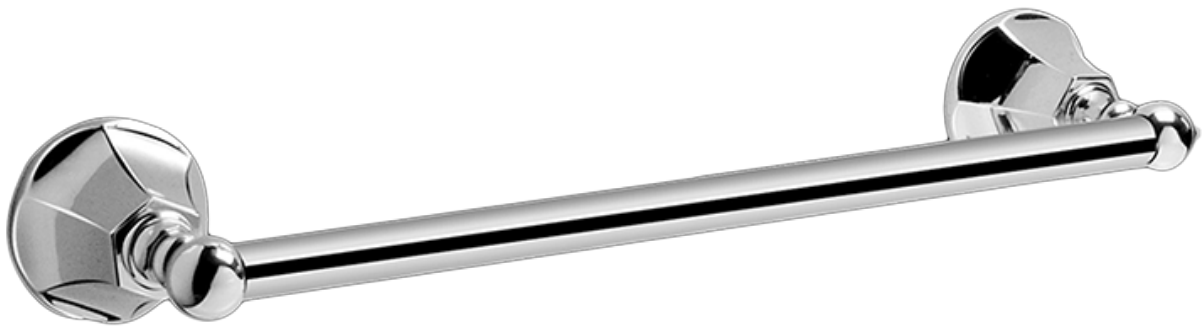

BATHROOM  
18" Towel Bar  
**G-9063**

**GRAFF®**

**Finishes**

24K Gold

24K Brushed  
Gold

Olive Bronze

Polished  
Chrome

Polished  
Nickel

Steelnox®  
(Satin Nickel)

Vintage  
Brushed Brass