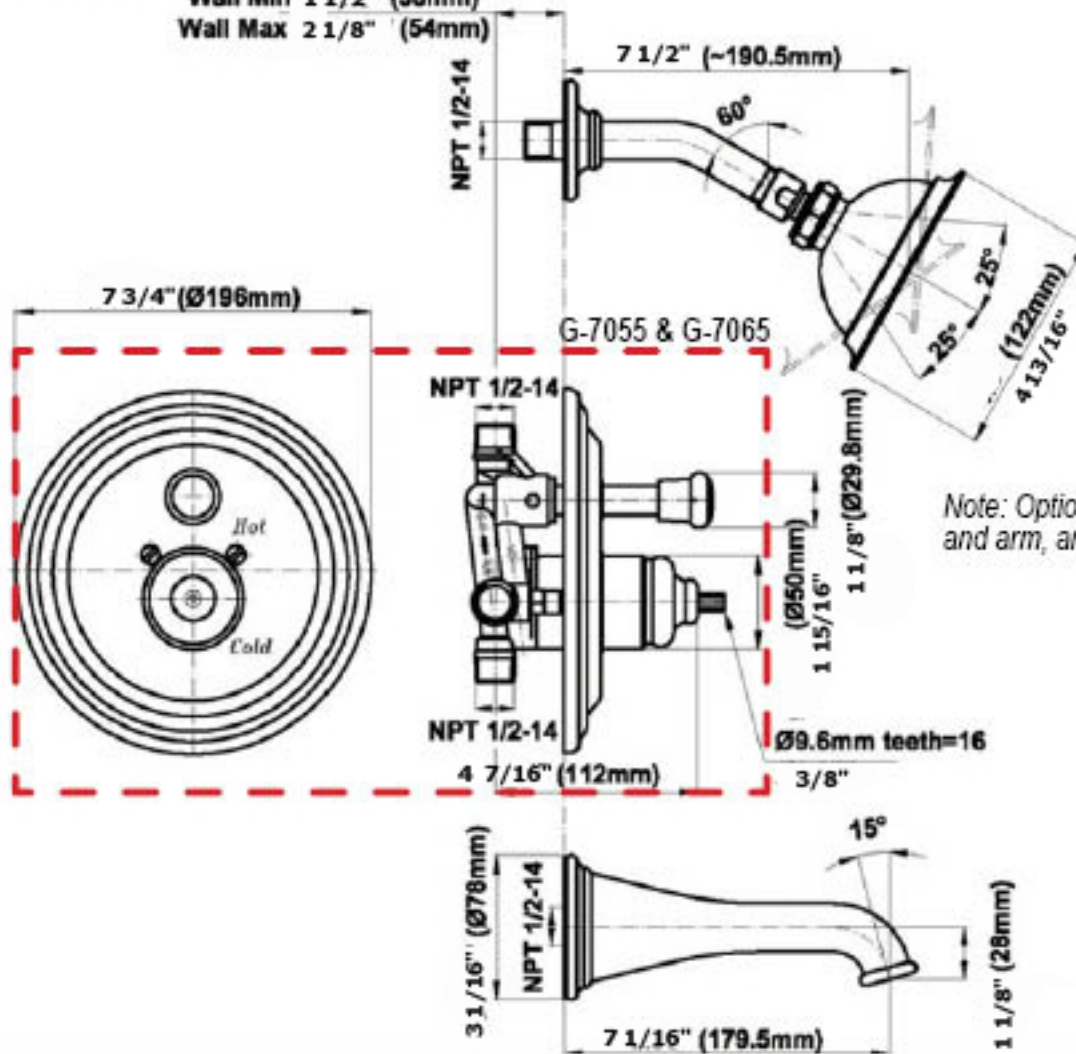

SHOWER
Pressure Balancing Shower
System - Tub and Shower
G-7165-LM20S

GRAFF®

Information

- 1/2" pressure balance valve with diverter and trim
- 5" showerhead with 5" wall-mounted shower arm
- 7" traditional tub spout
- Optional extension kit
- Showerhead flow rate ≤ 1.8 max gpm
- ADA
- CALGreen

Complete Shower Set G-7165

Trim and Valve Kit Only G-7055 & G-7065

Wall Min 1 1/2" (38mm)

Wall Max 2 1/8" (54mm)

Note: Optional Shower head and arm, and tub spout shown.

Trim Only G-7065-XX

Includes one of the following handles: