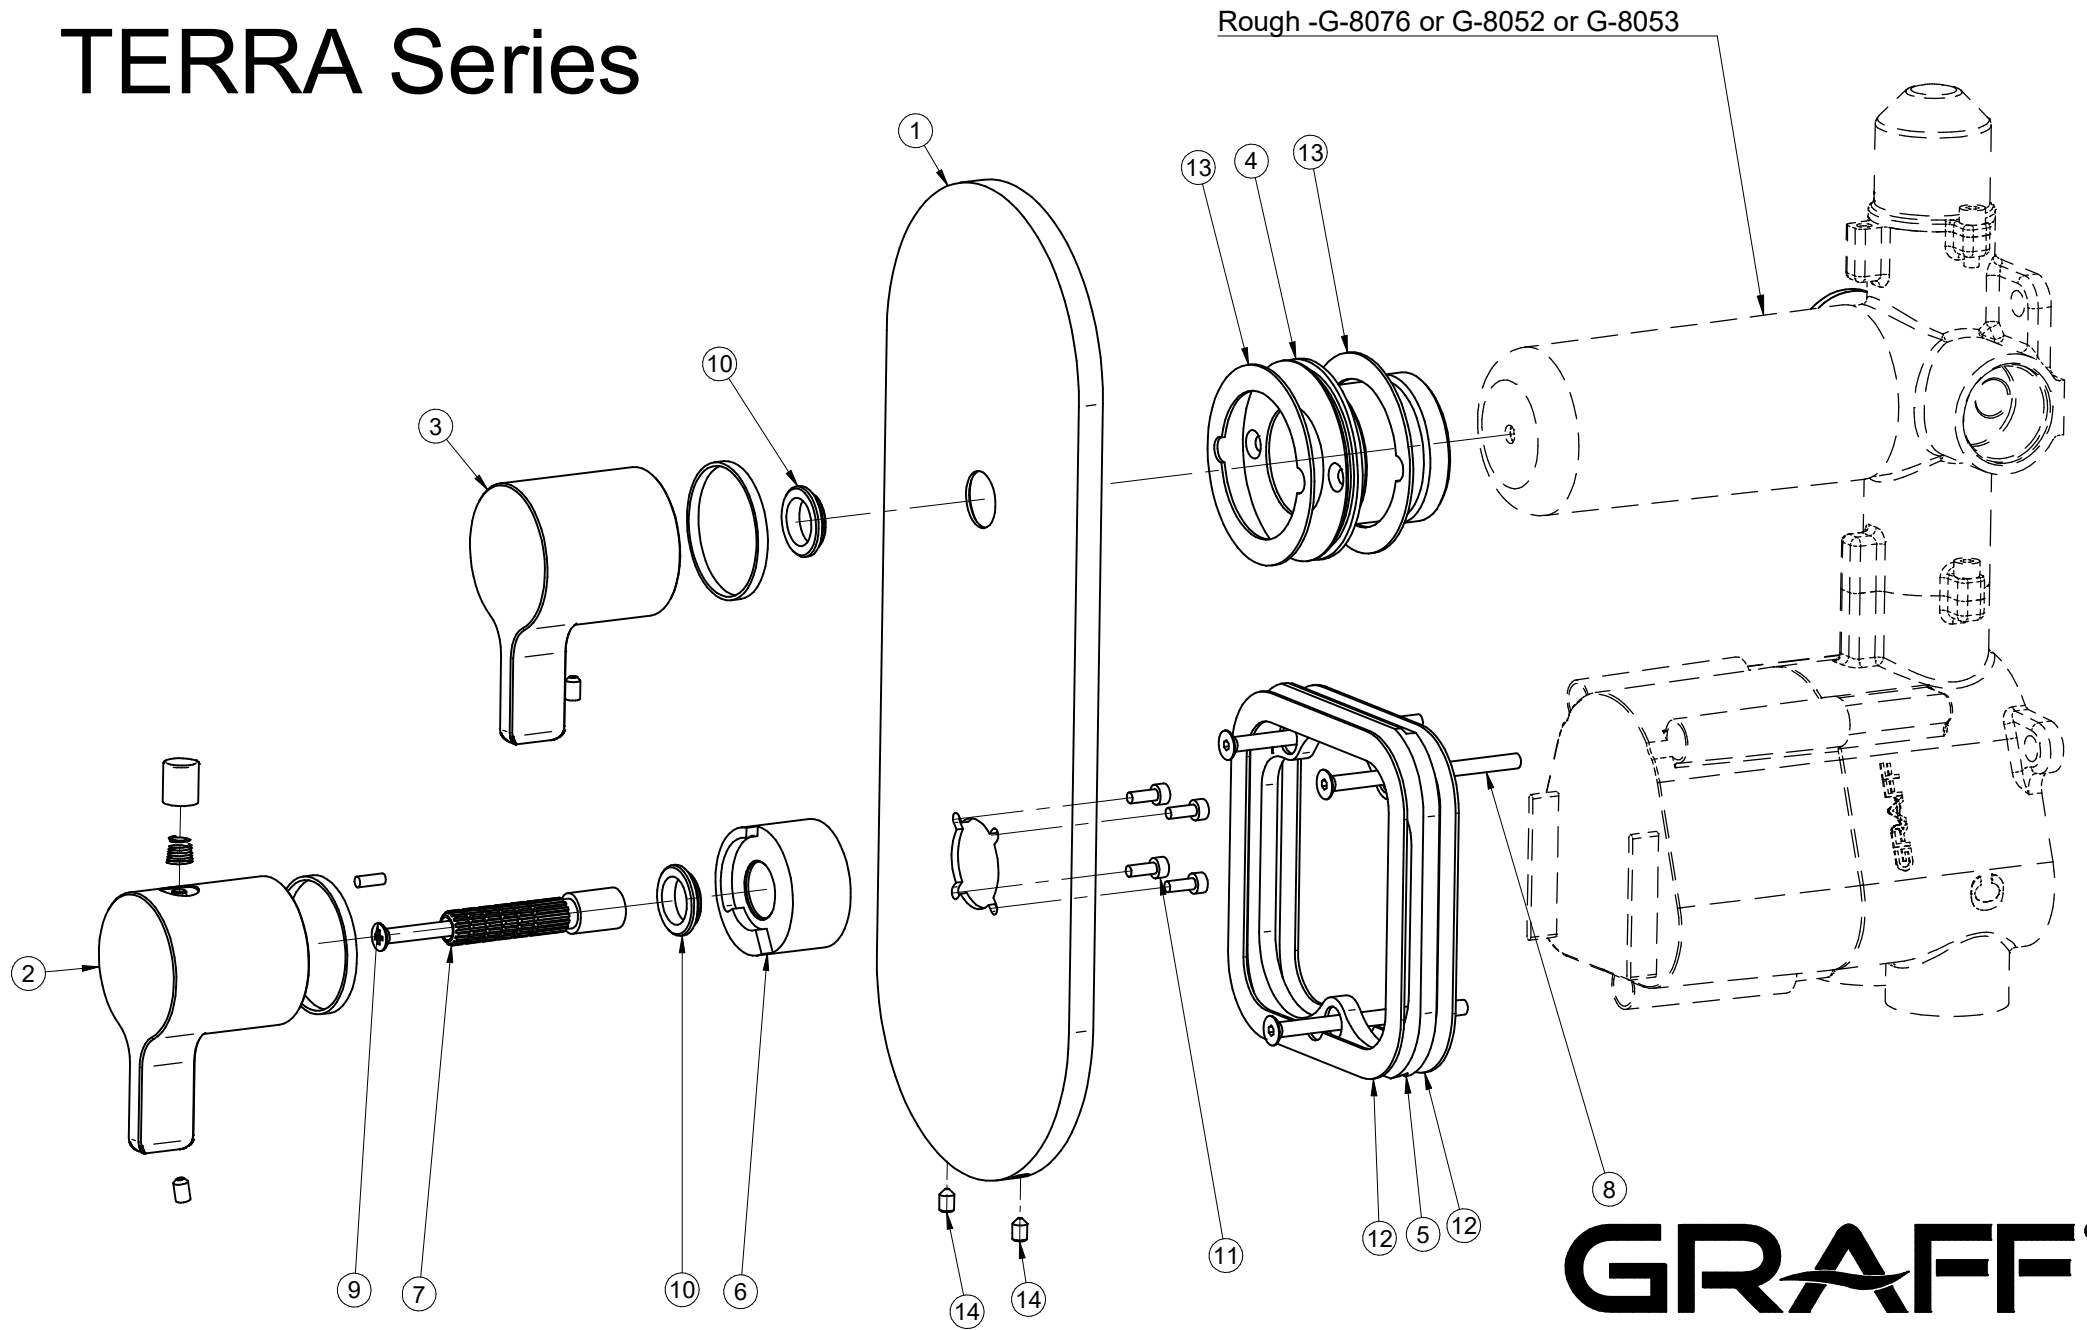

# G-8047-LM46E0-T

## TERRA Series

**GRAFF**<sup>®</sup>  
Art of Bath