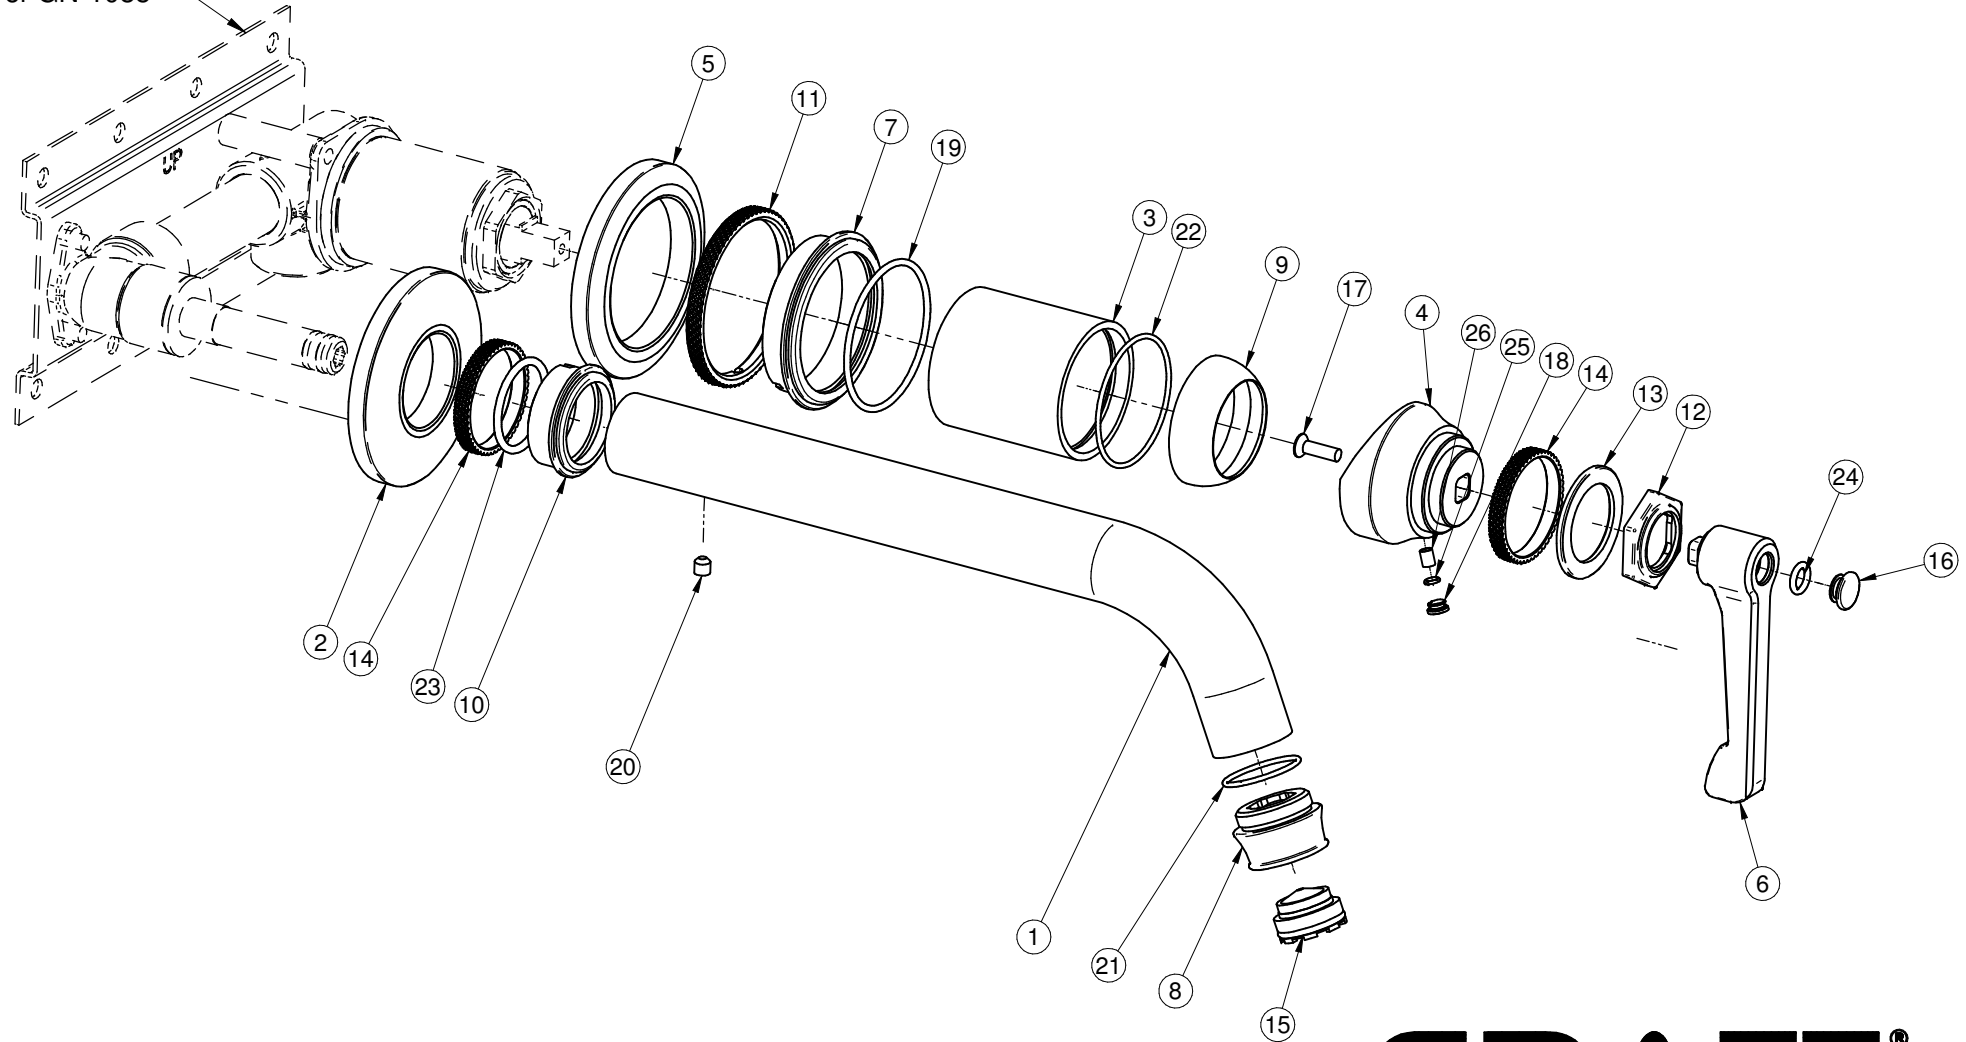

G-11636-LM60W-T

VIGNOLA Series

Rough GN-1020 or GN-1085

GRAFF[®]
Art of Bath