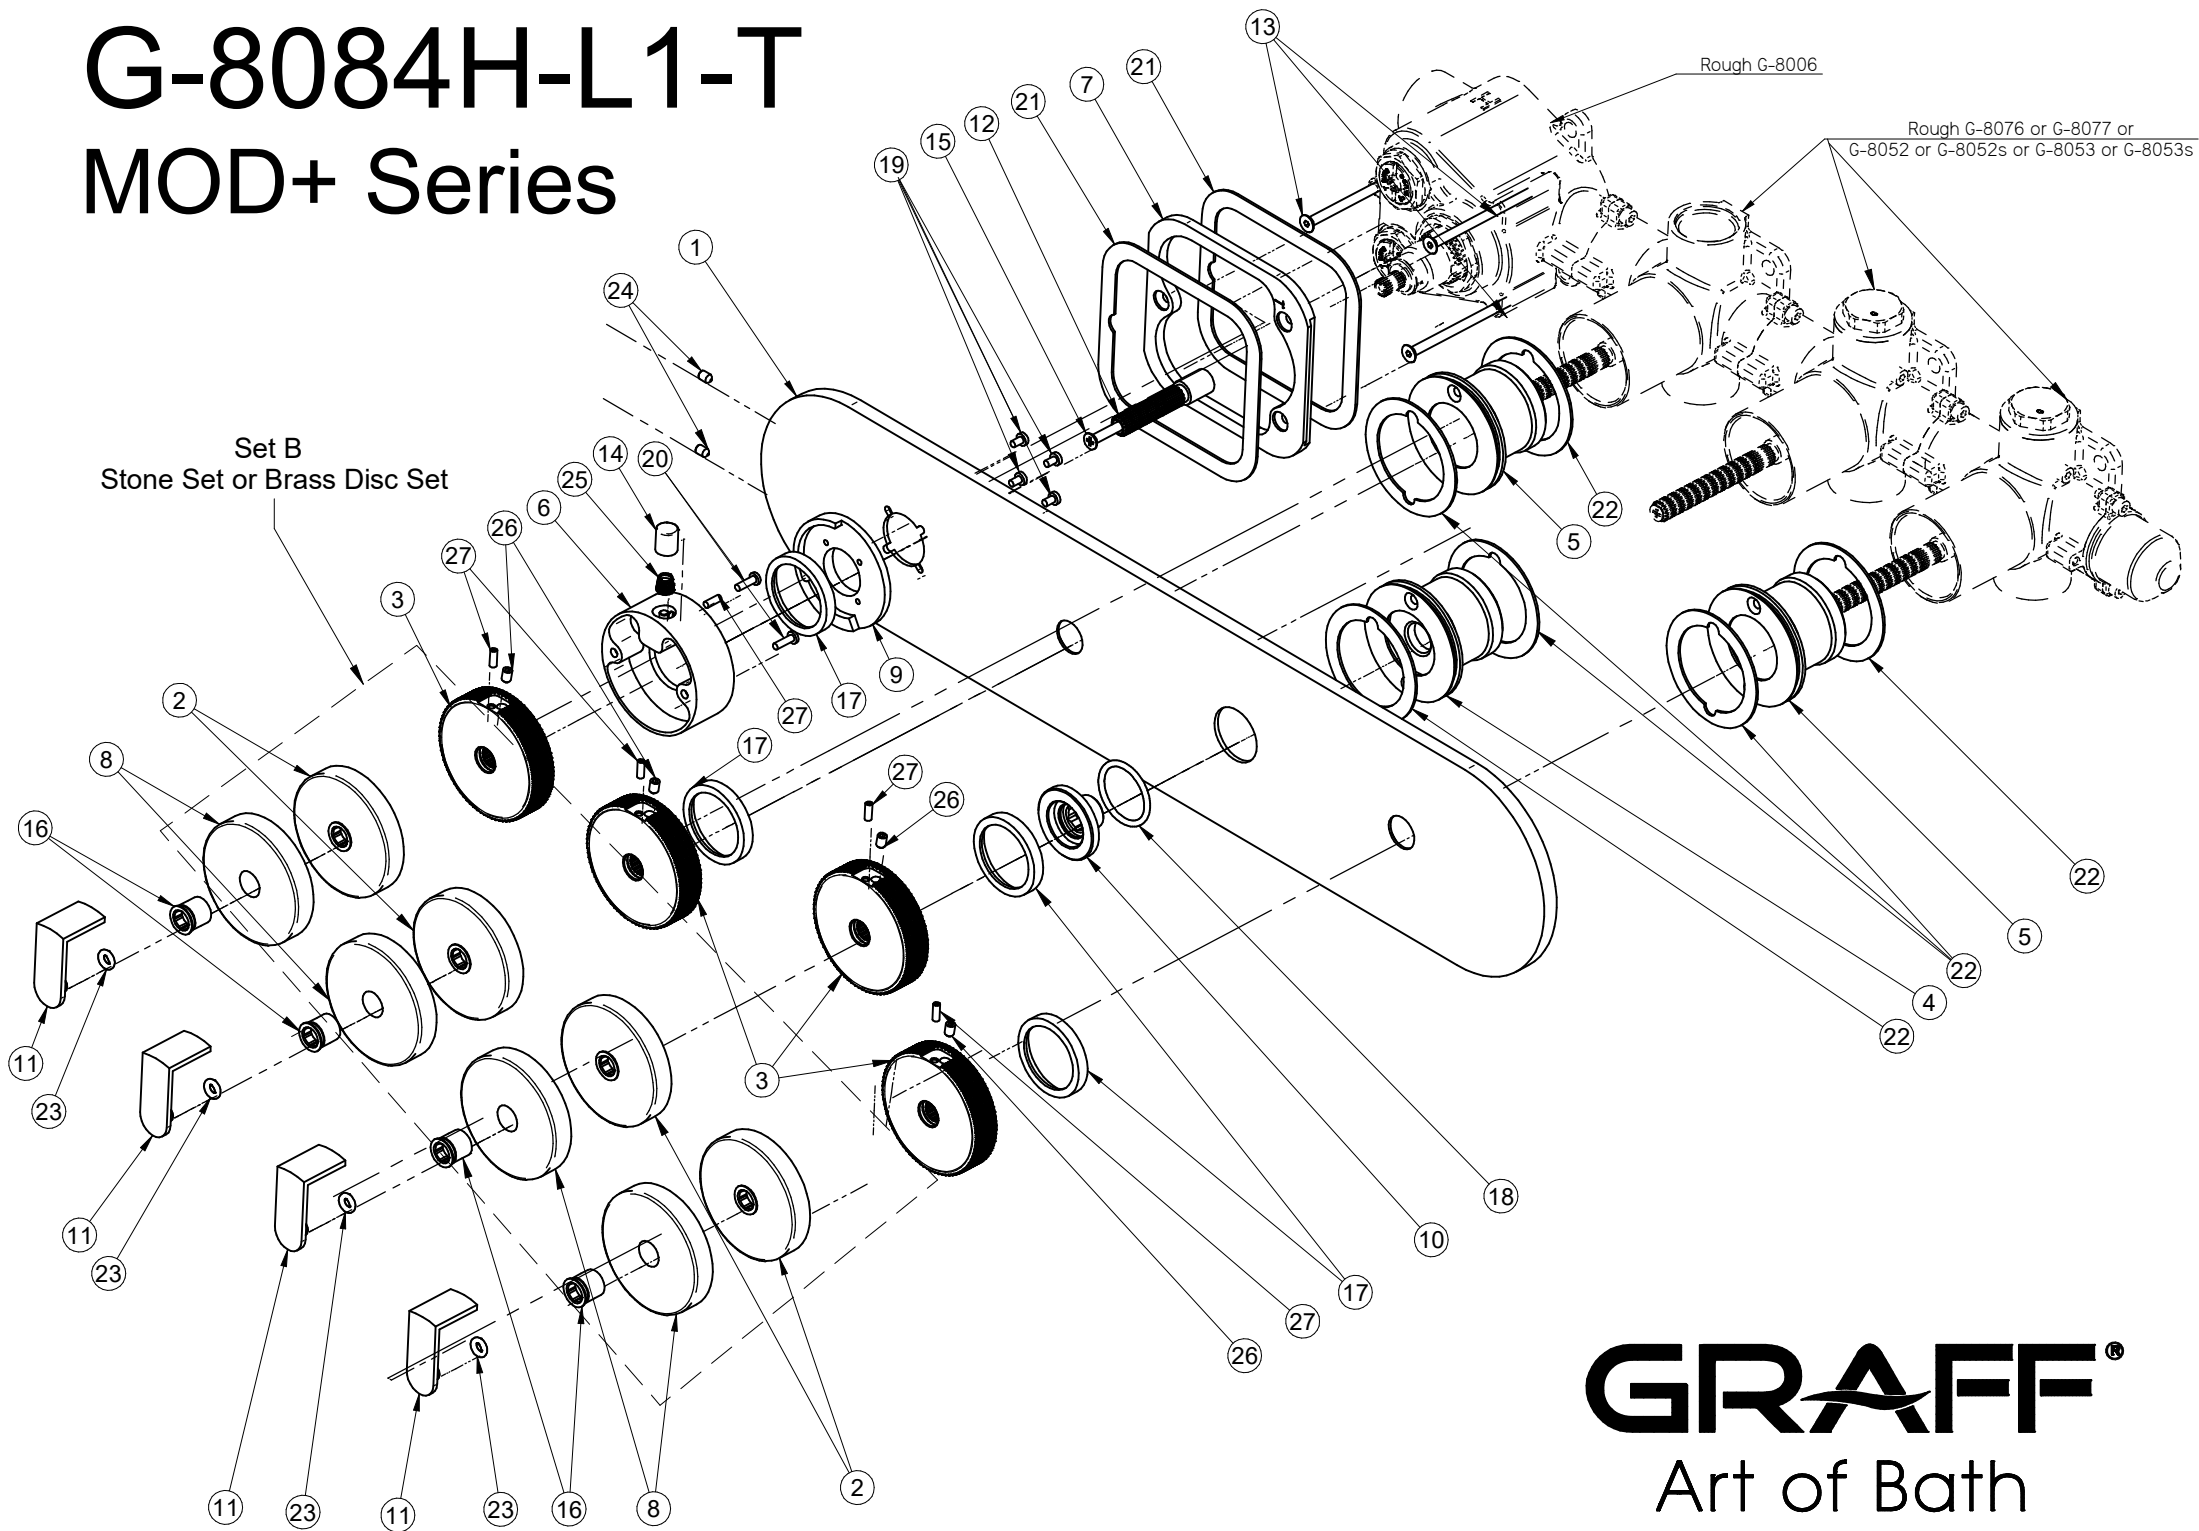

G-8084H-L1-T

MOD+ Series

GRAFF®
Art of Bath