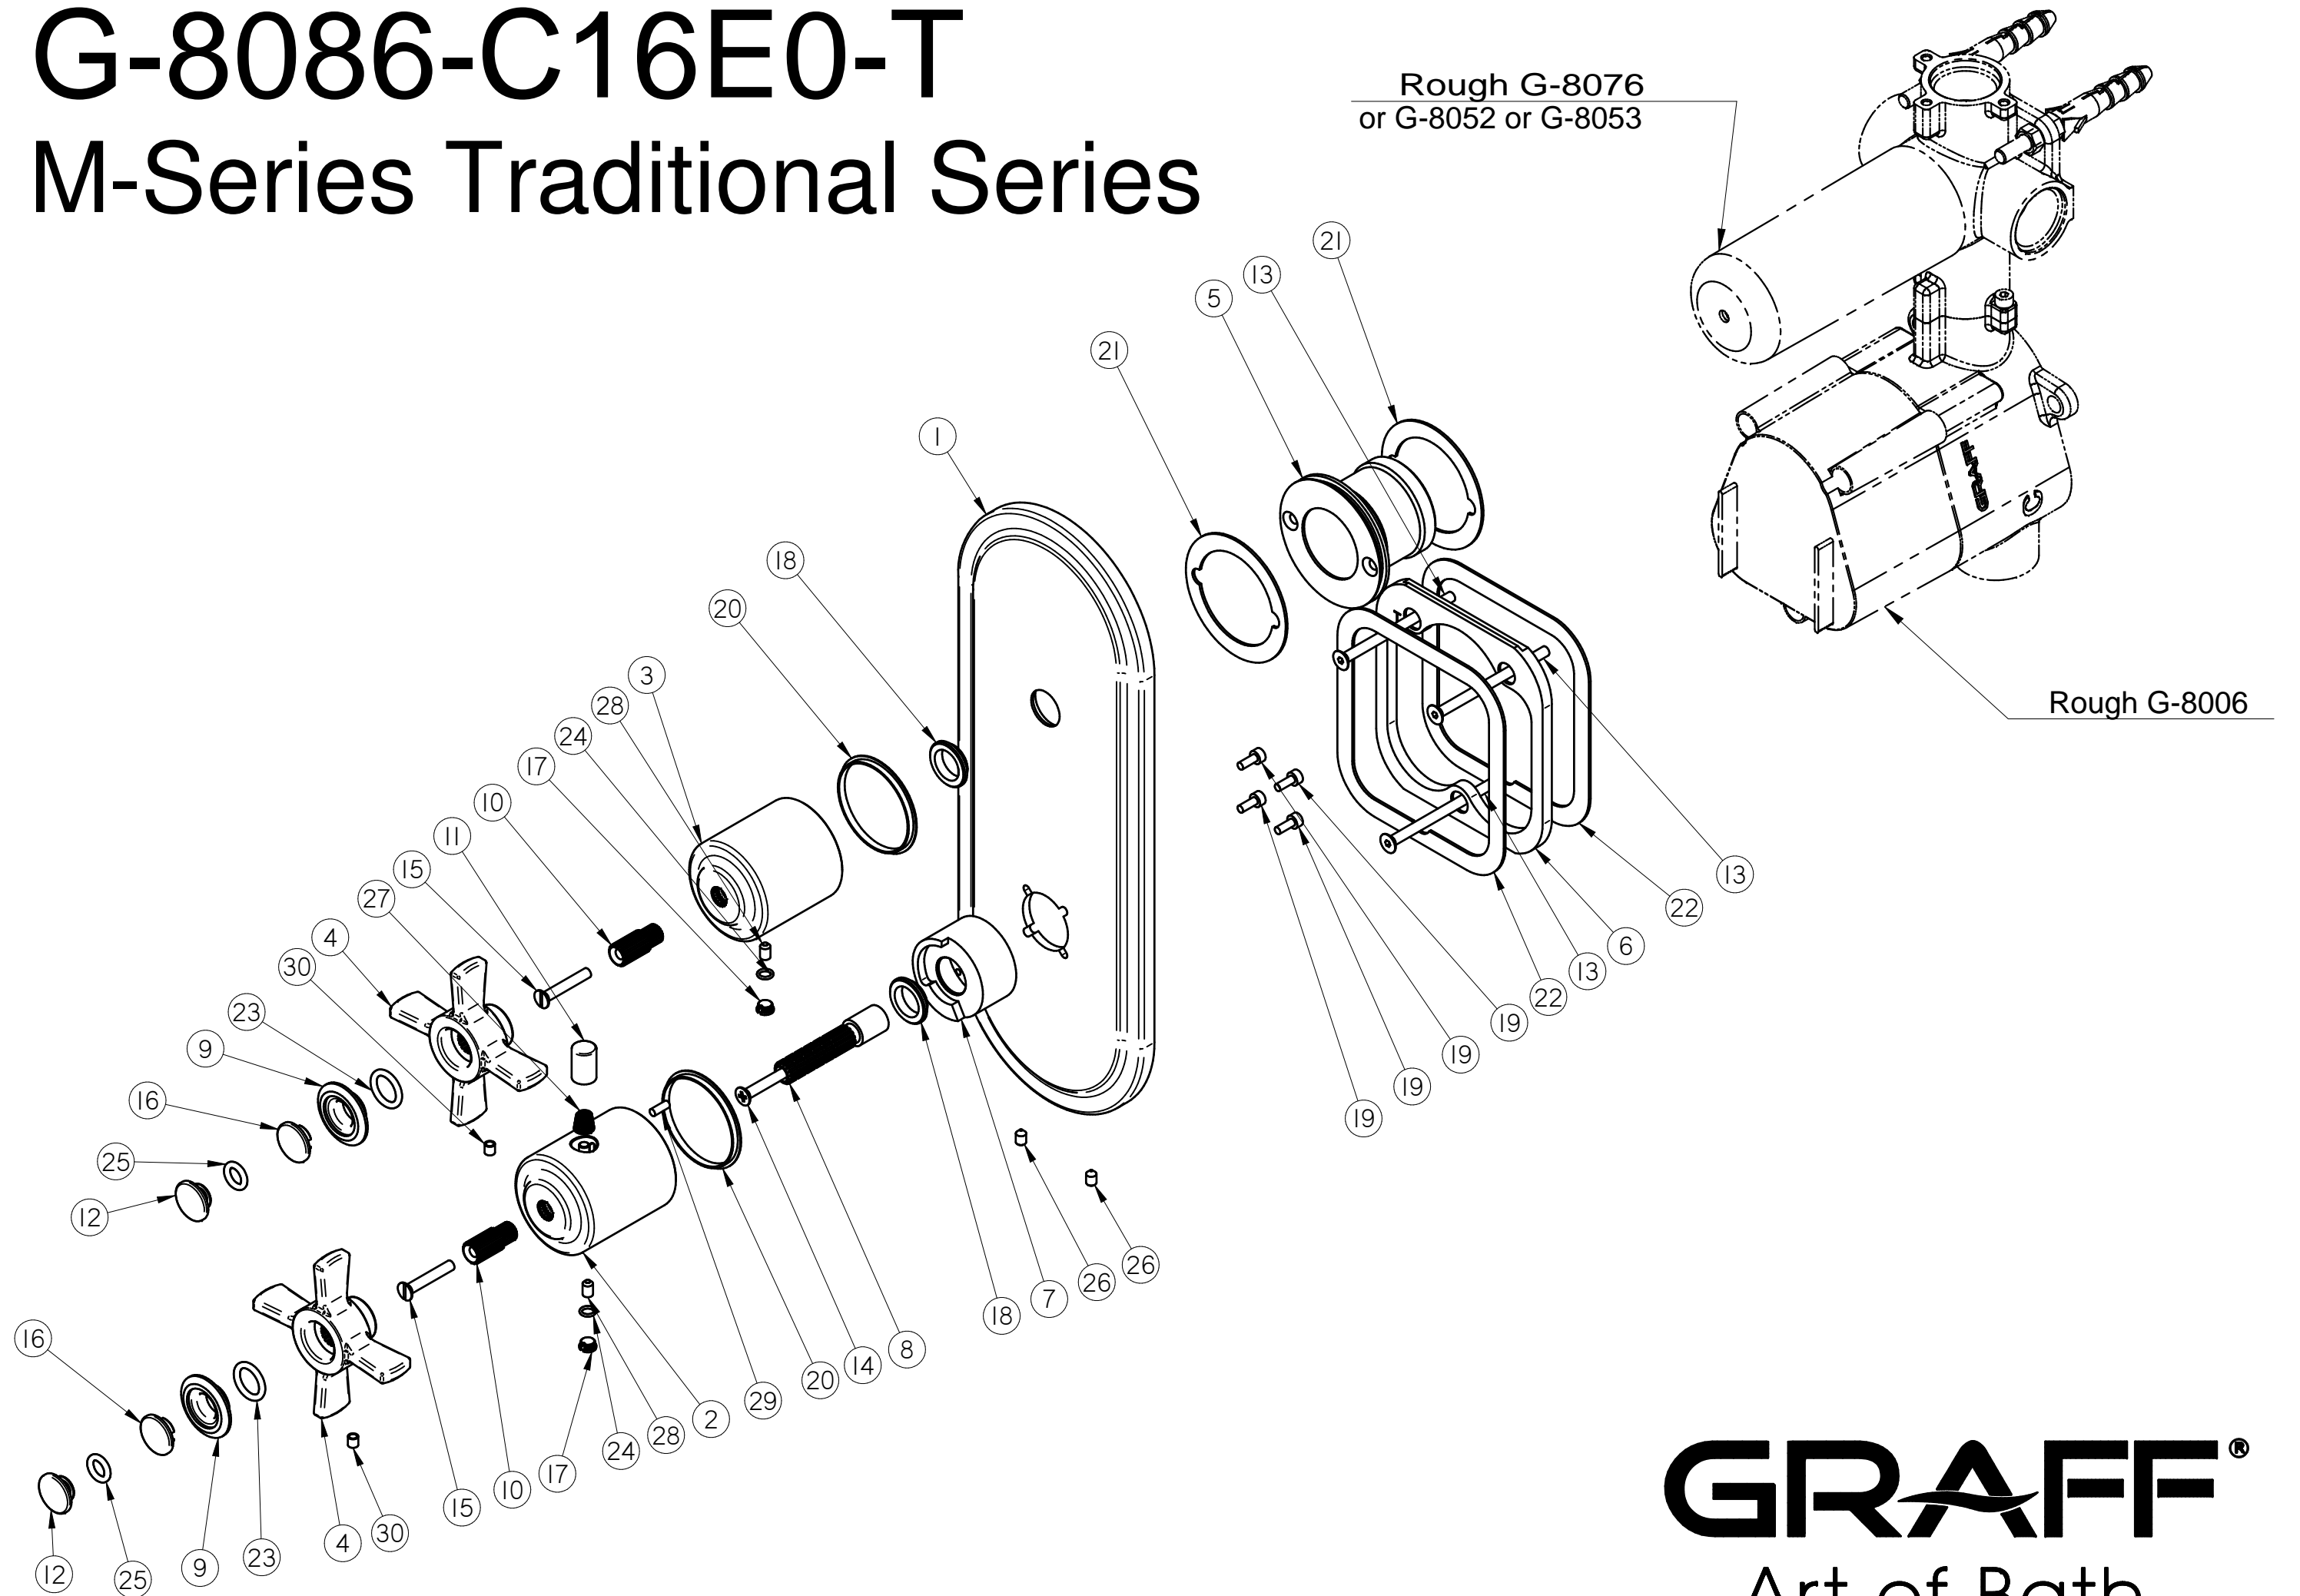

G-8086-C16E0-T

M-Series Traditional Series

GRAFF®
Art of Bath