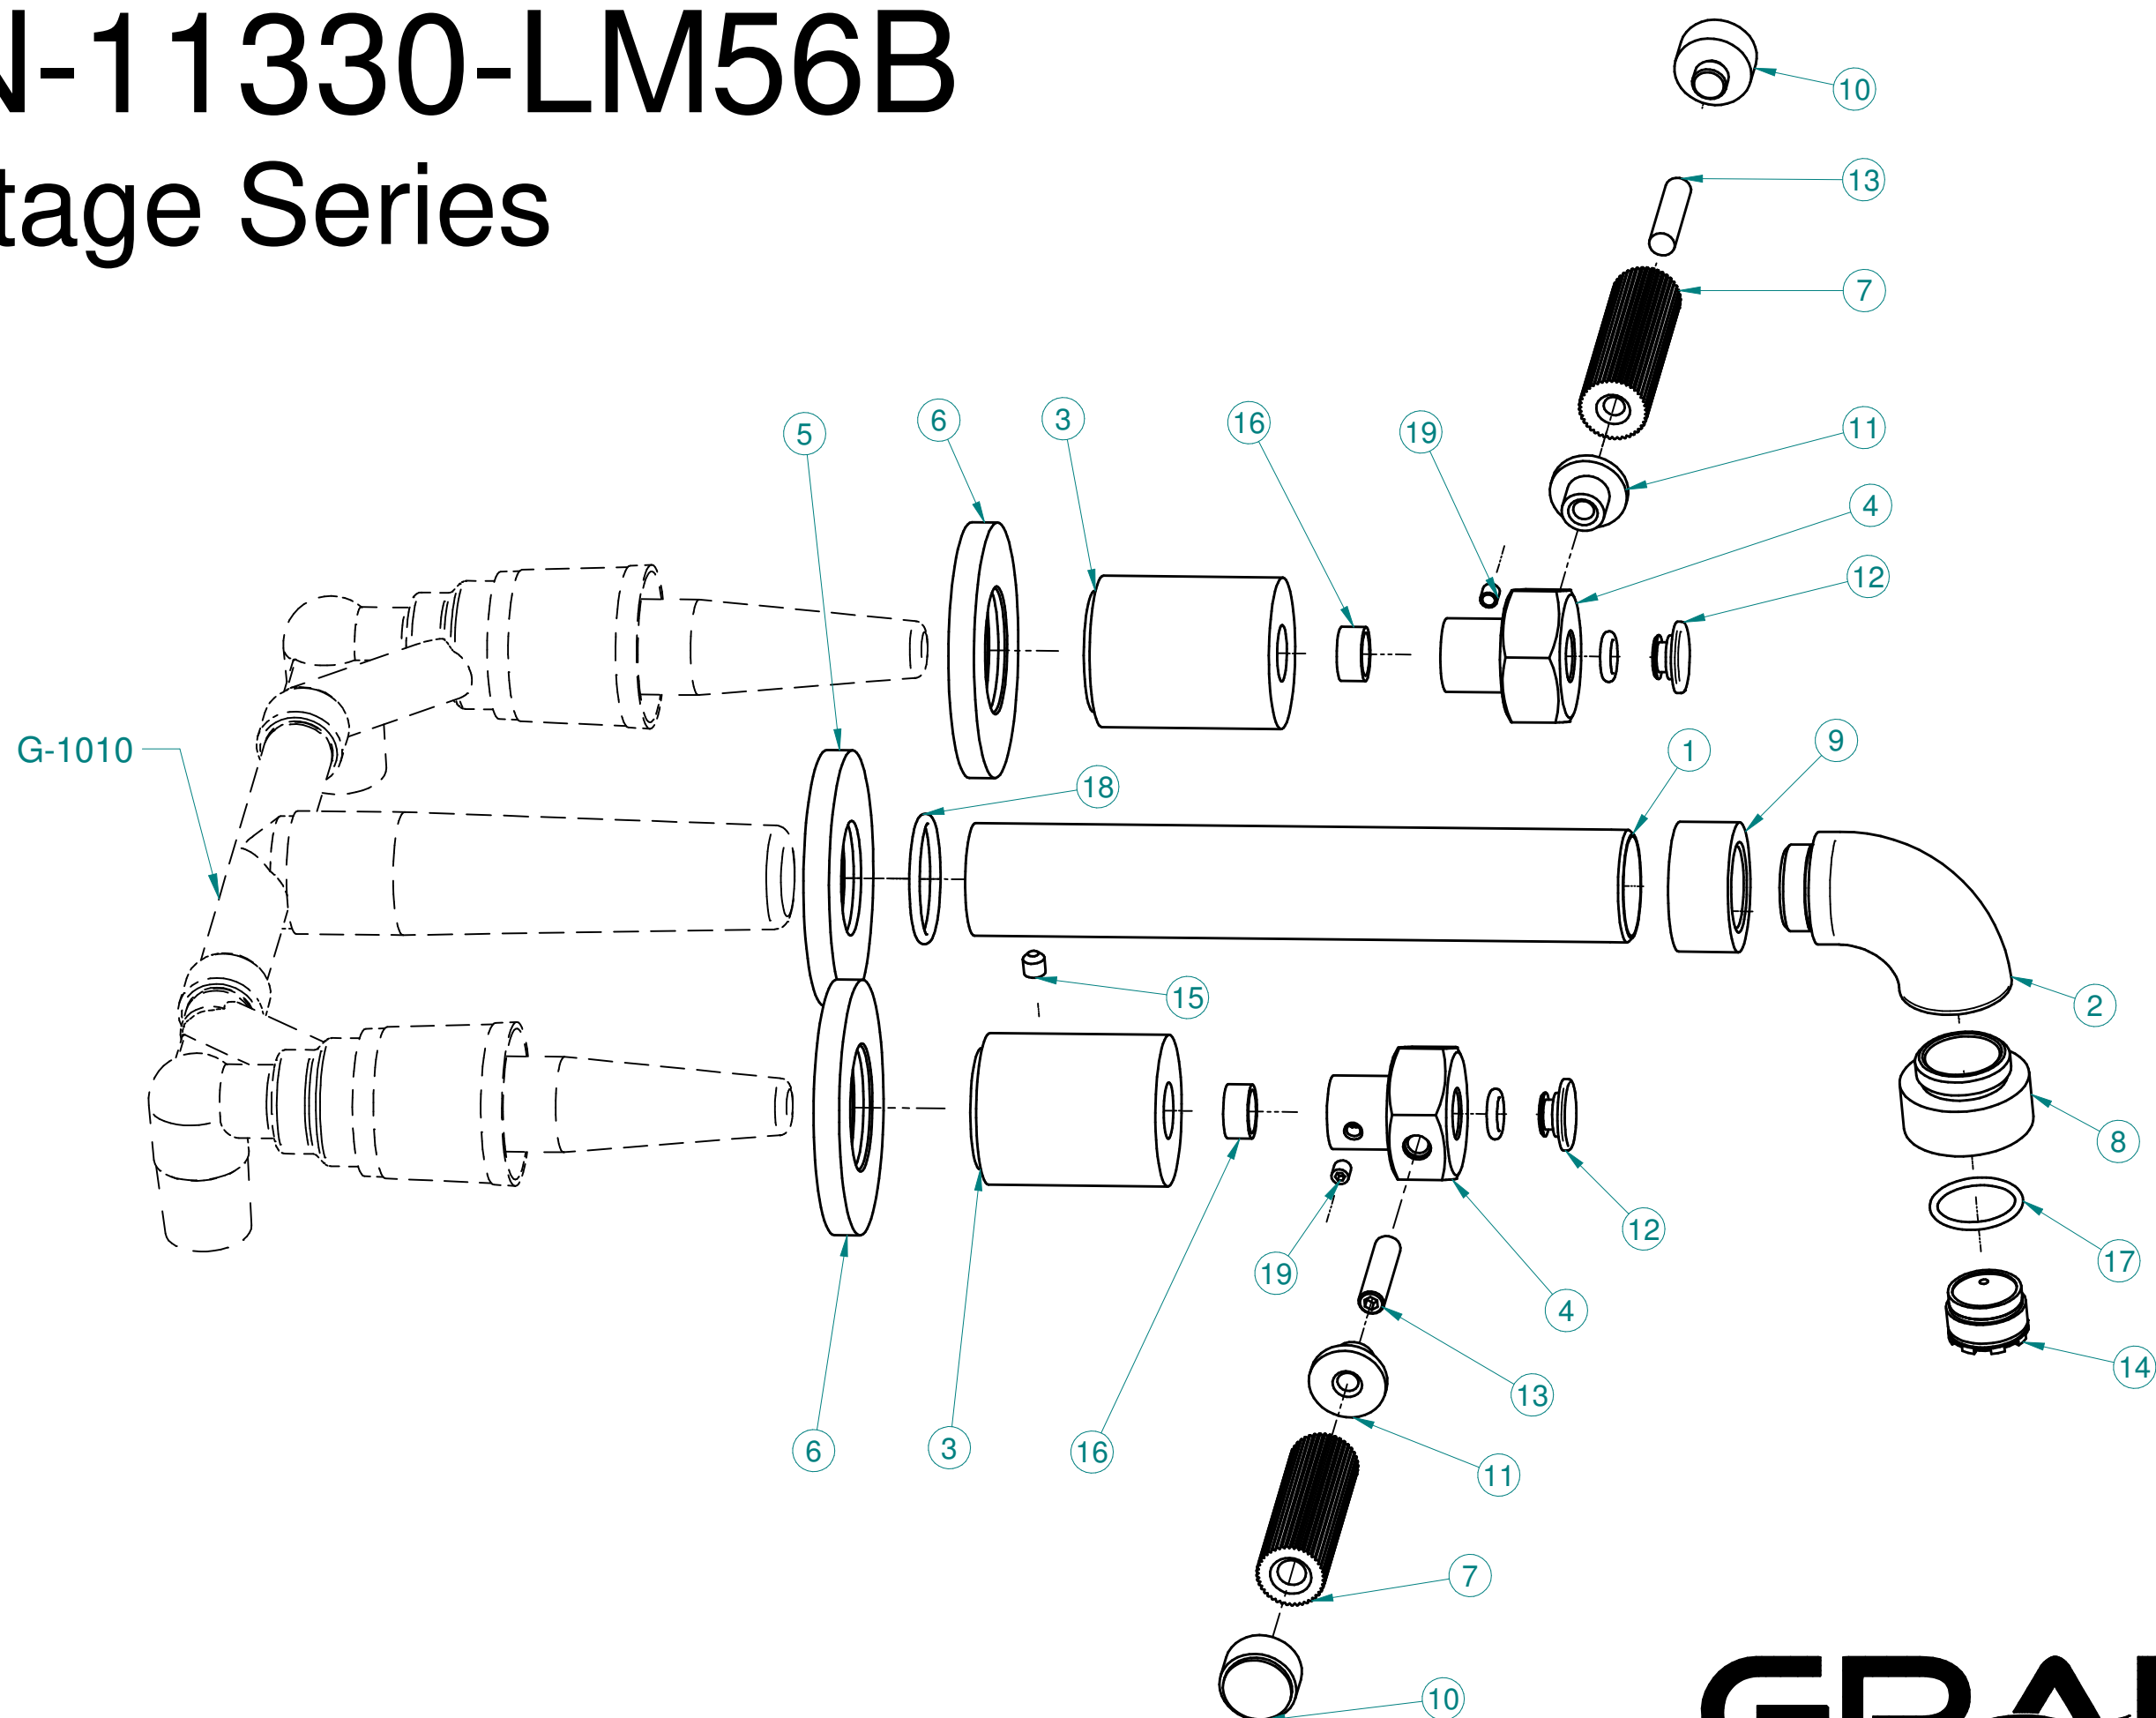

GN-11330-LM56B

Vintage Series

GRAFF[®]
CUTTING EDGE DESIGN