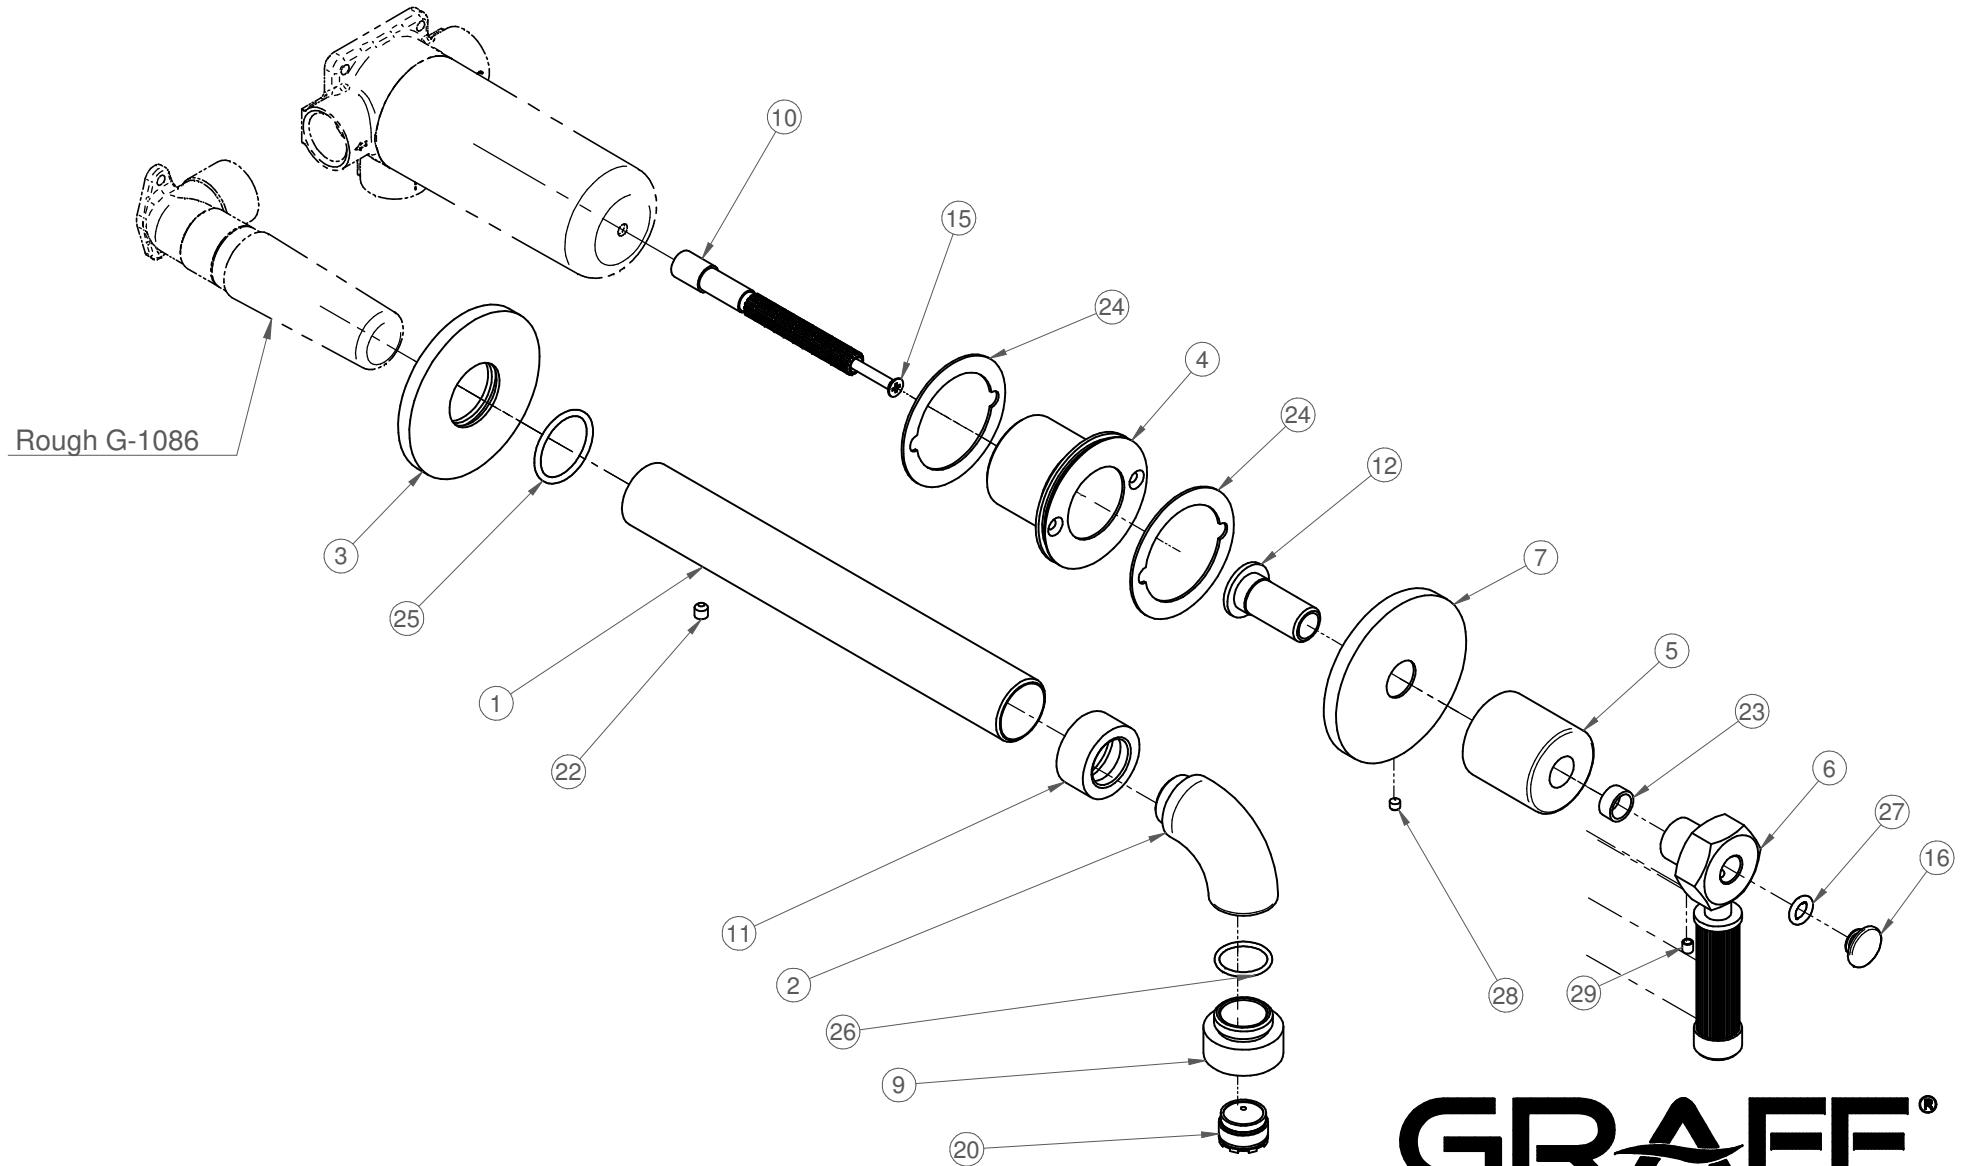

GN-11336-LM56B-T

Vintage Series

GRAFF[®]
CUTTING EDGE DESIGN