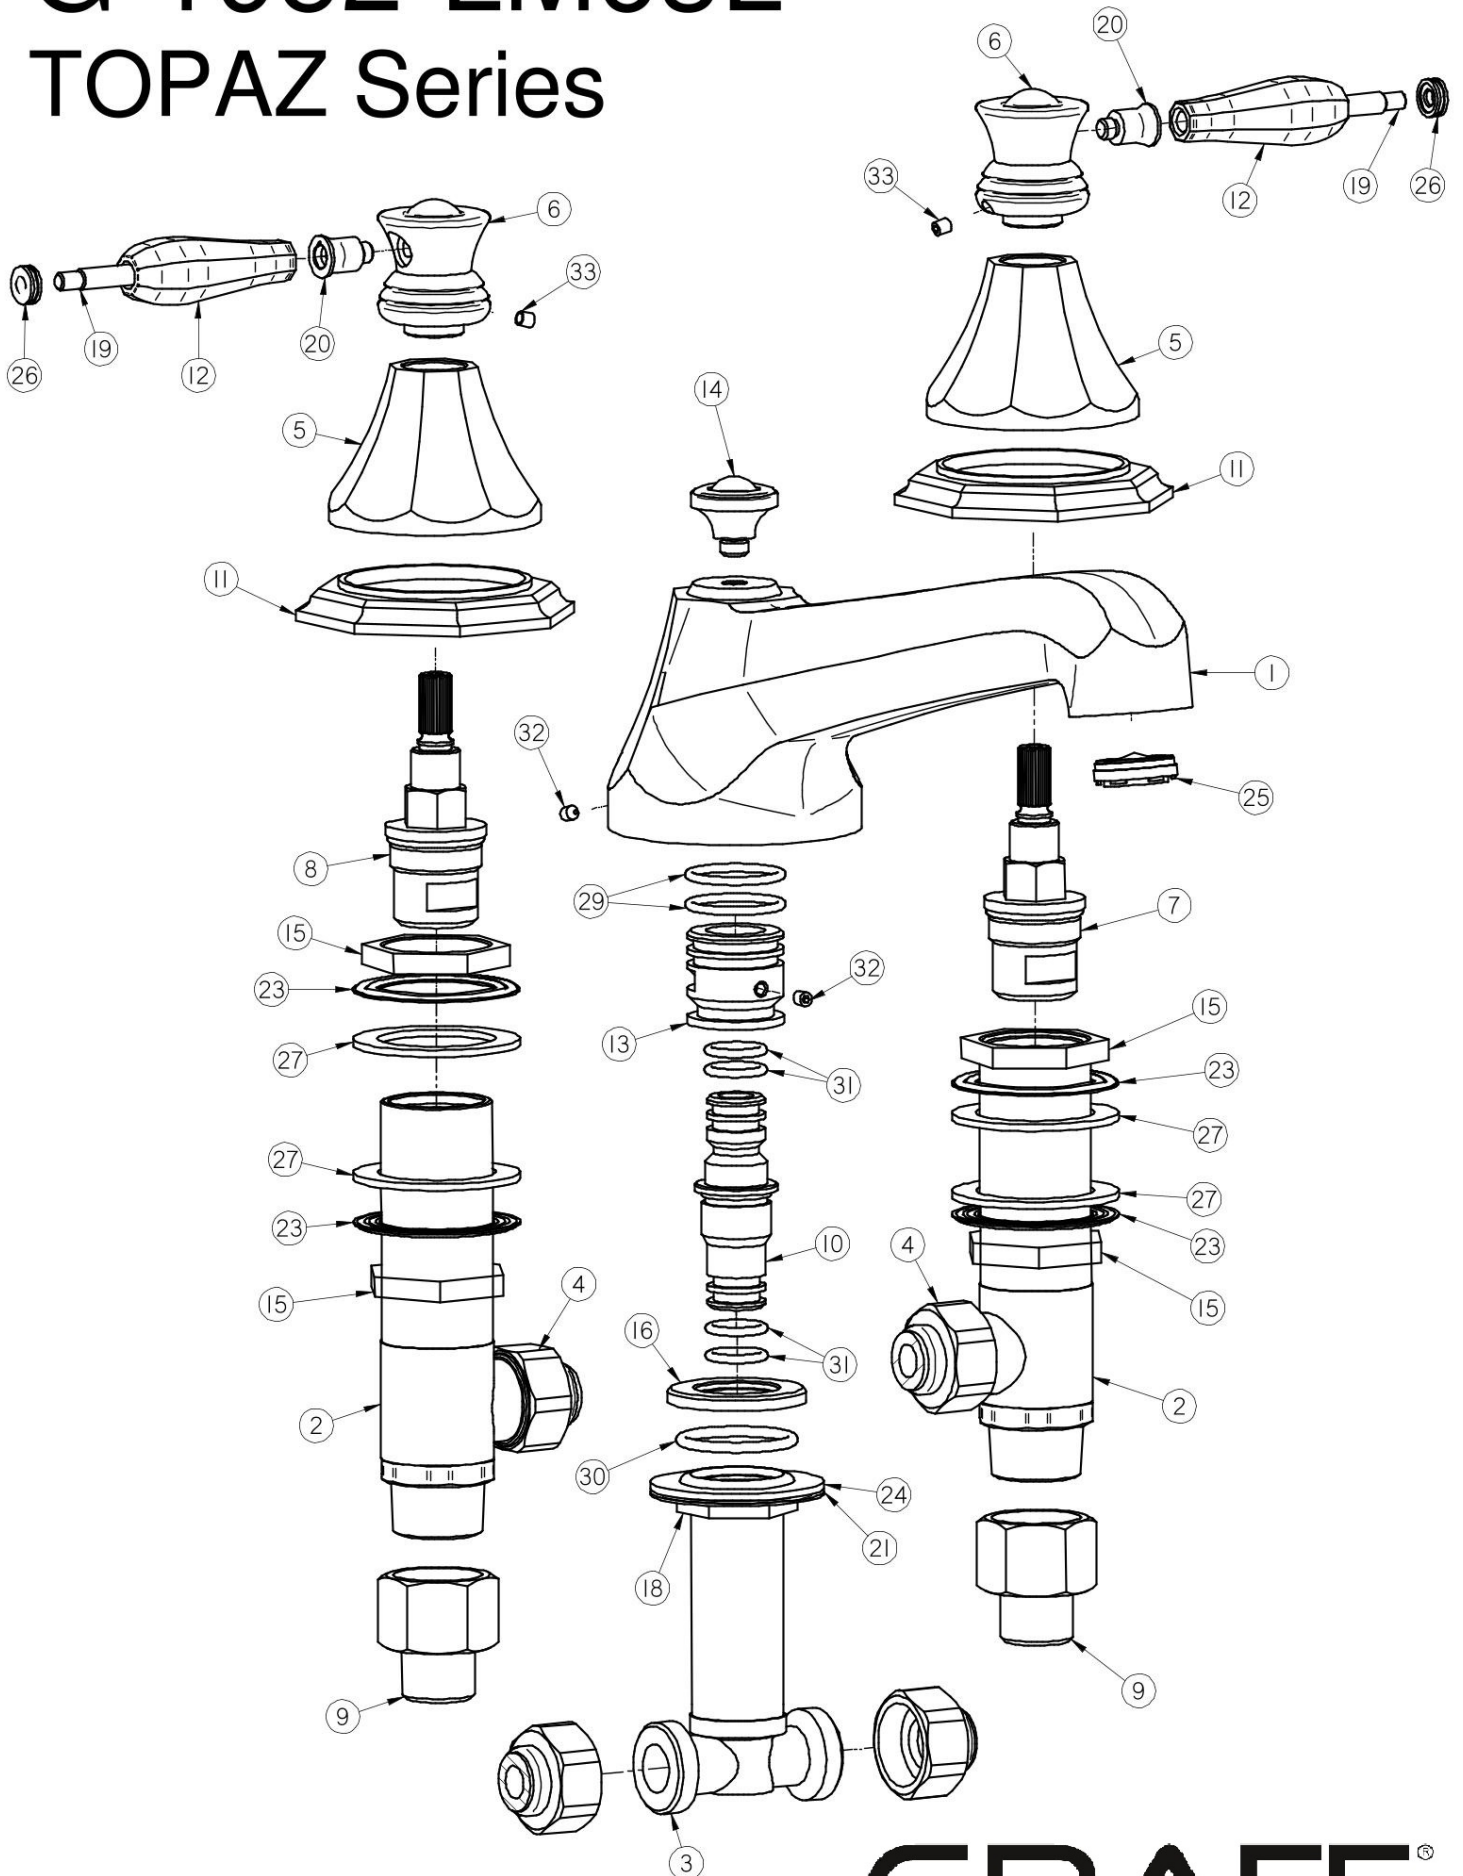

G-1952-LM63L

TOPAZ Series

GRAFF[®]
Art of Bath