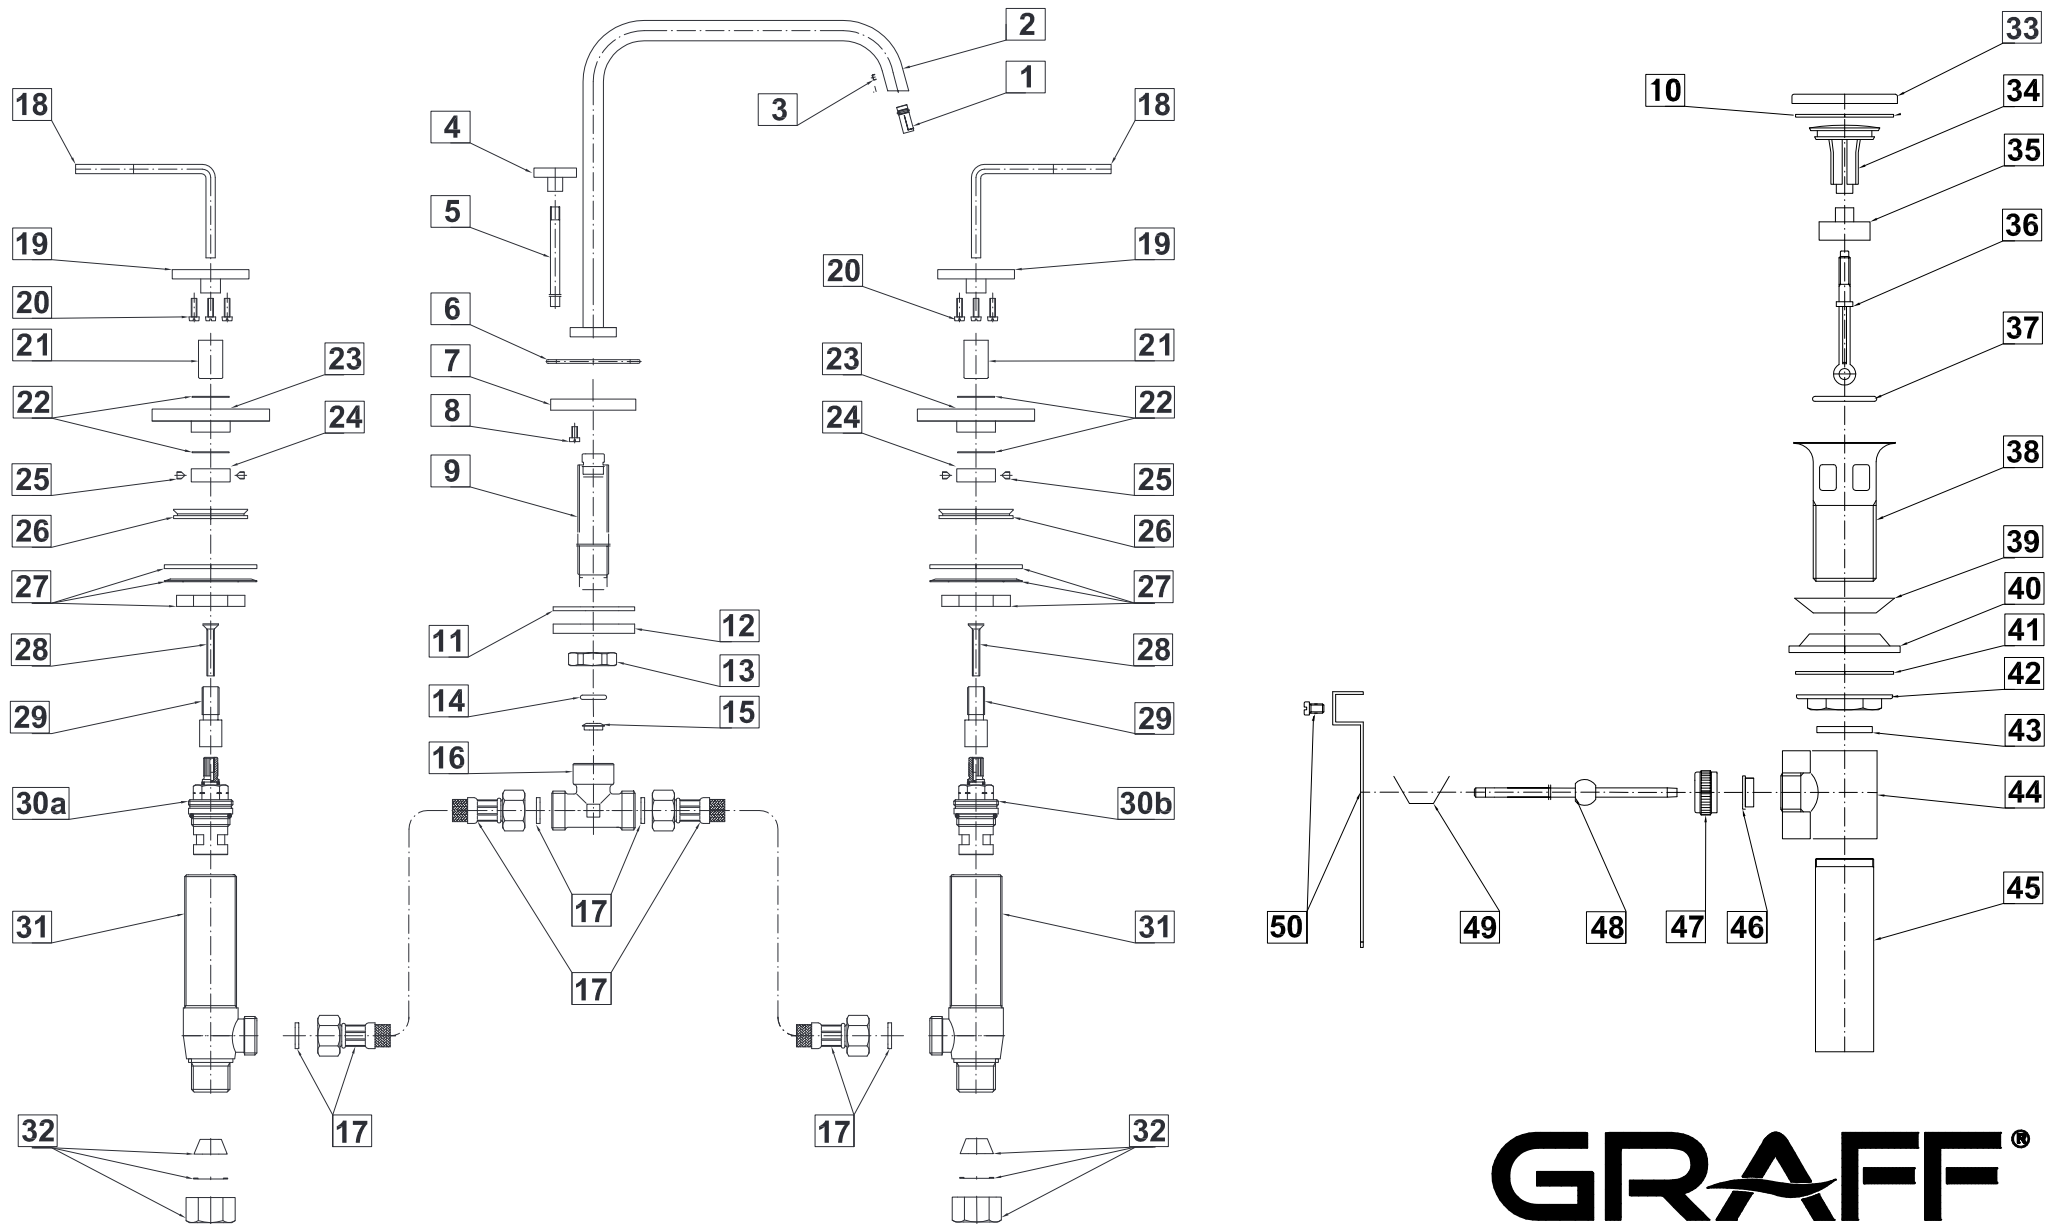

G-2311-LM40

IMMERSION Series

GRAFF[®]
Art of Bath