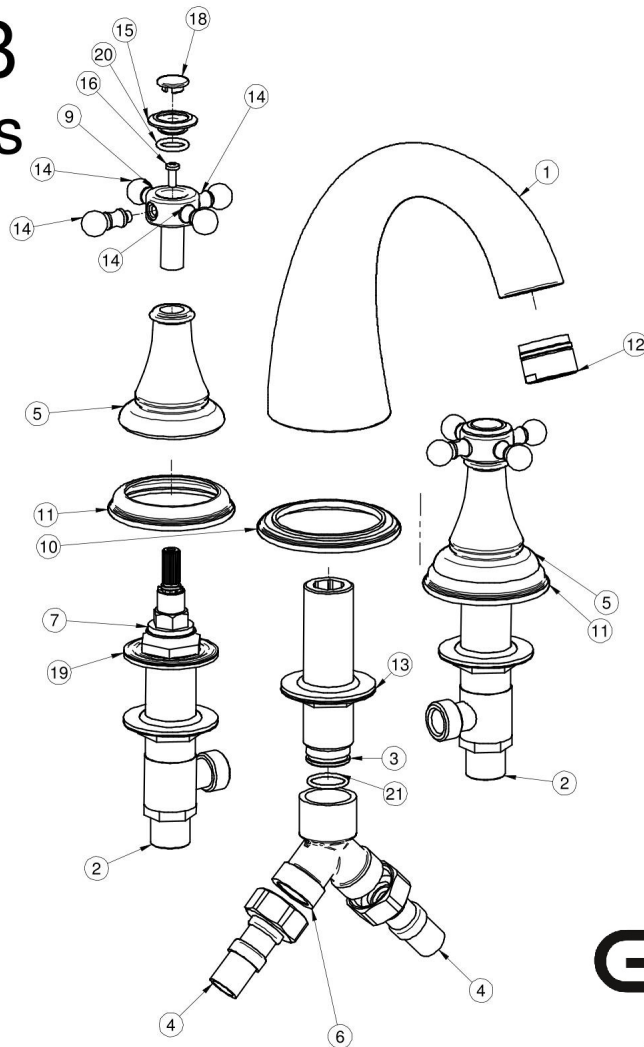

G-2450-C21B

LAURAEN Series

GRAFF[®]
Art of Bath