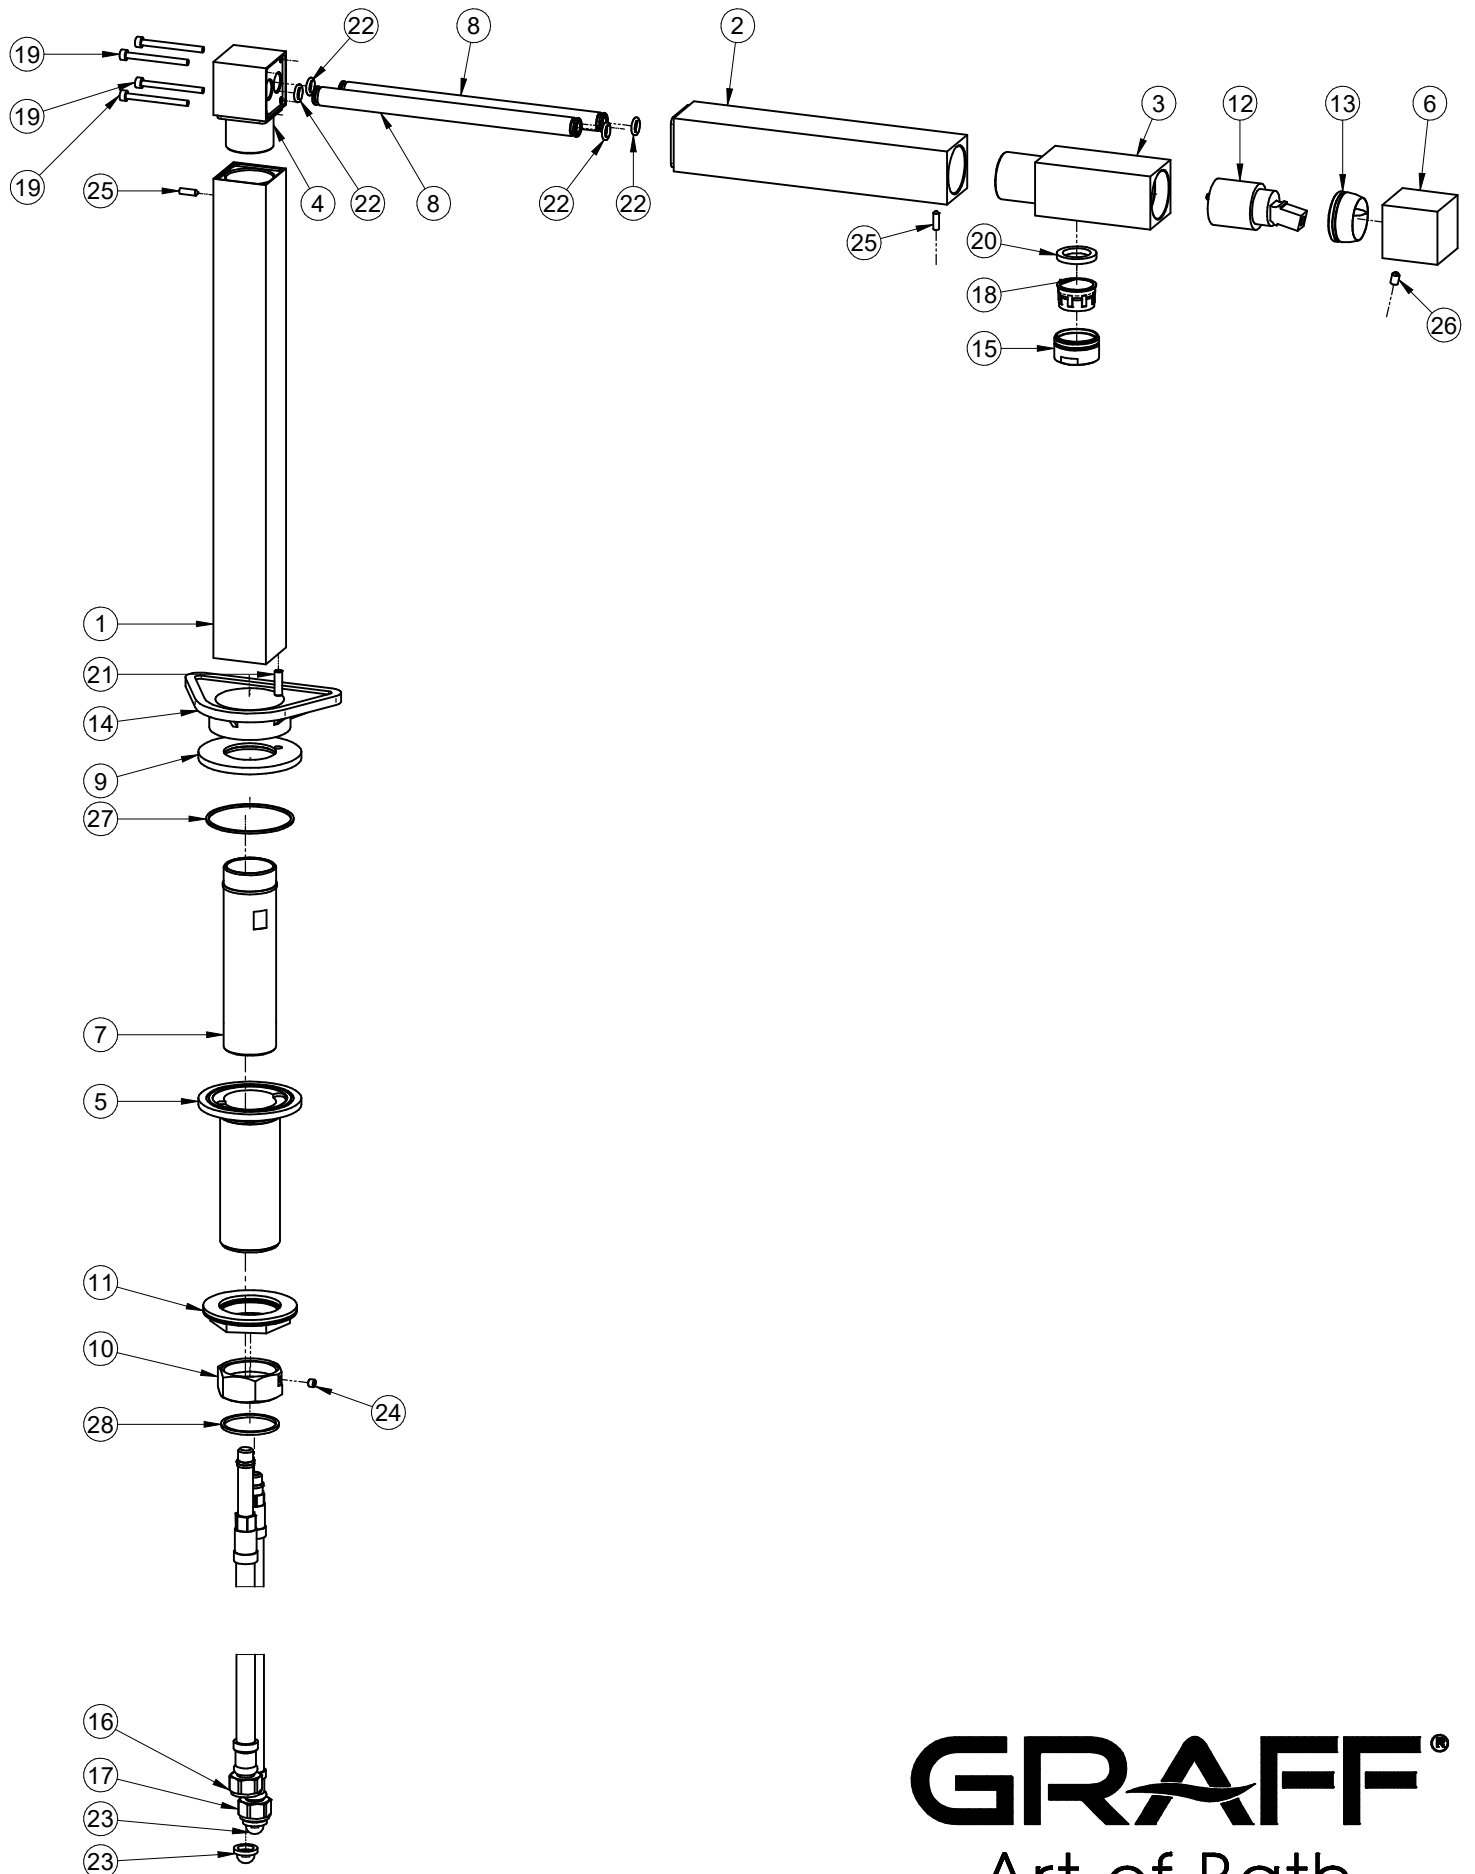

GN-4861

Manhattan Series

G-9935

Kitchen Spray Series