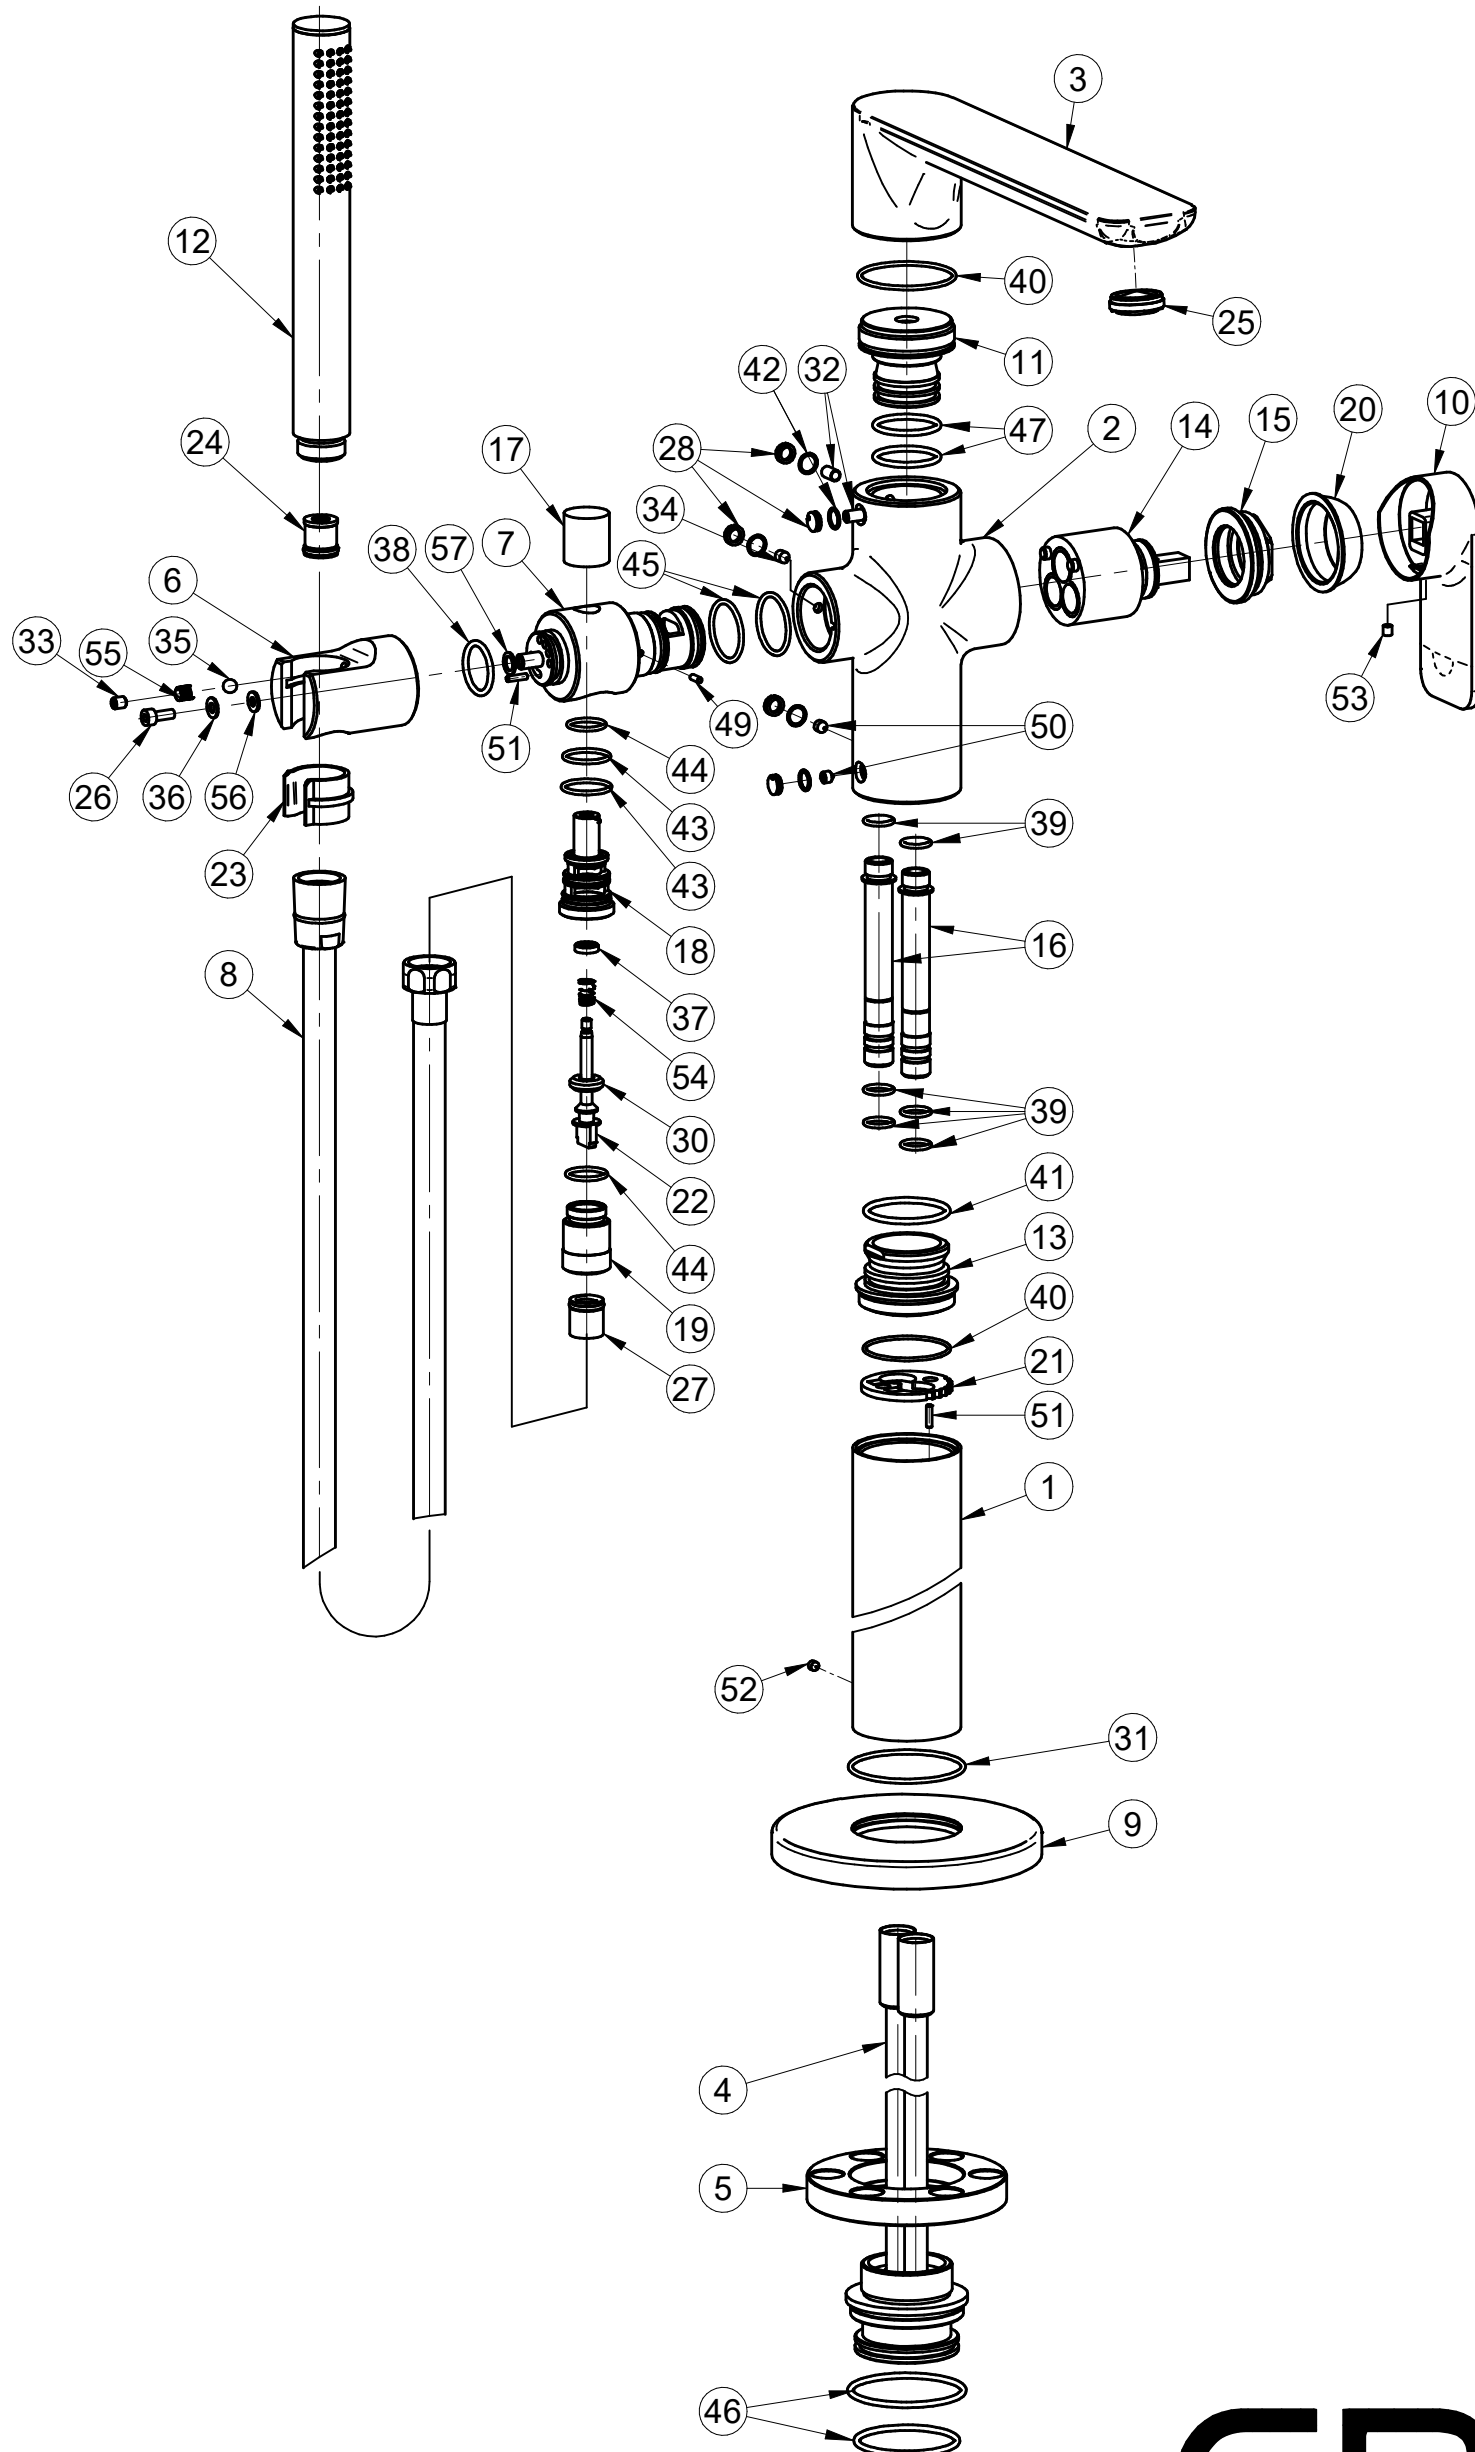

G-6354-LM42N-T

SENTO Series

GRAFF[®]
Art of Bath