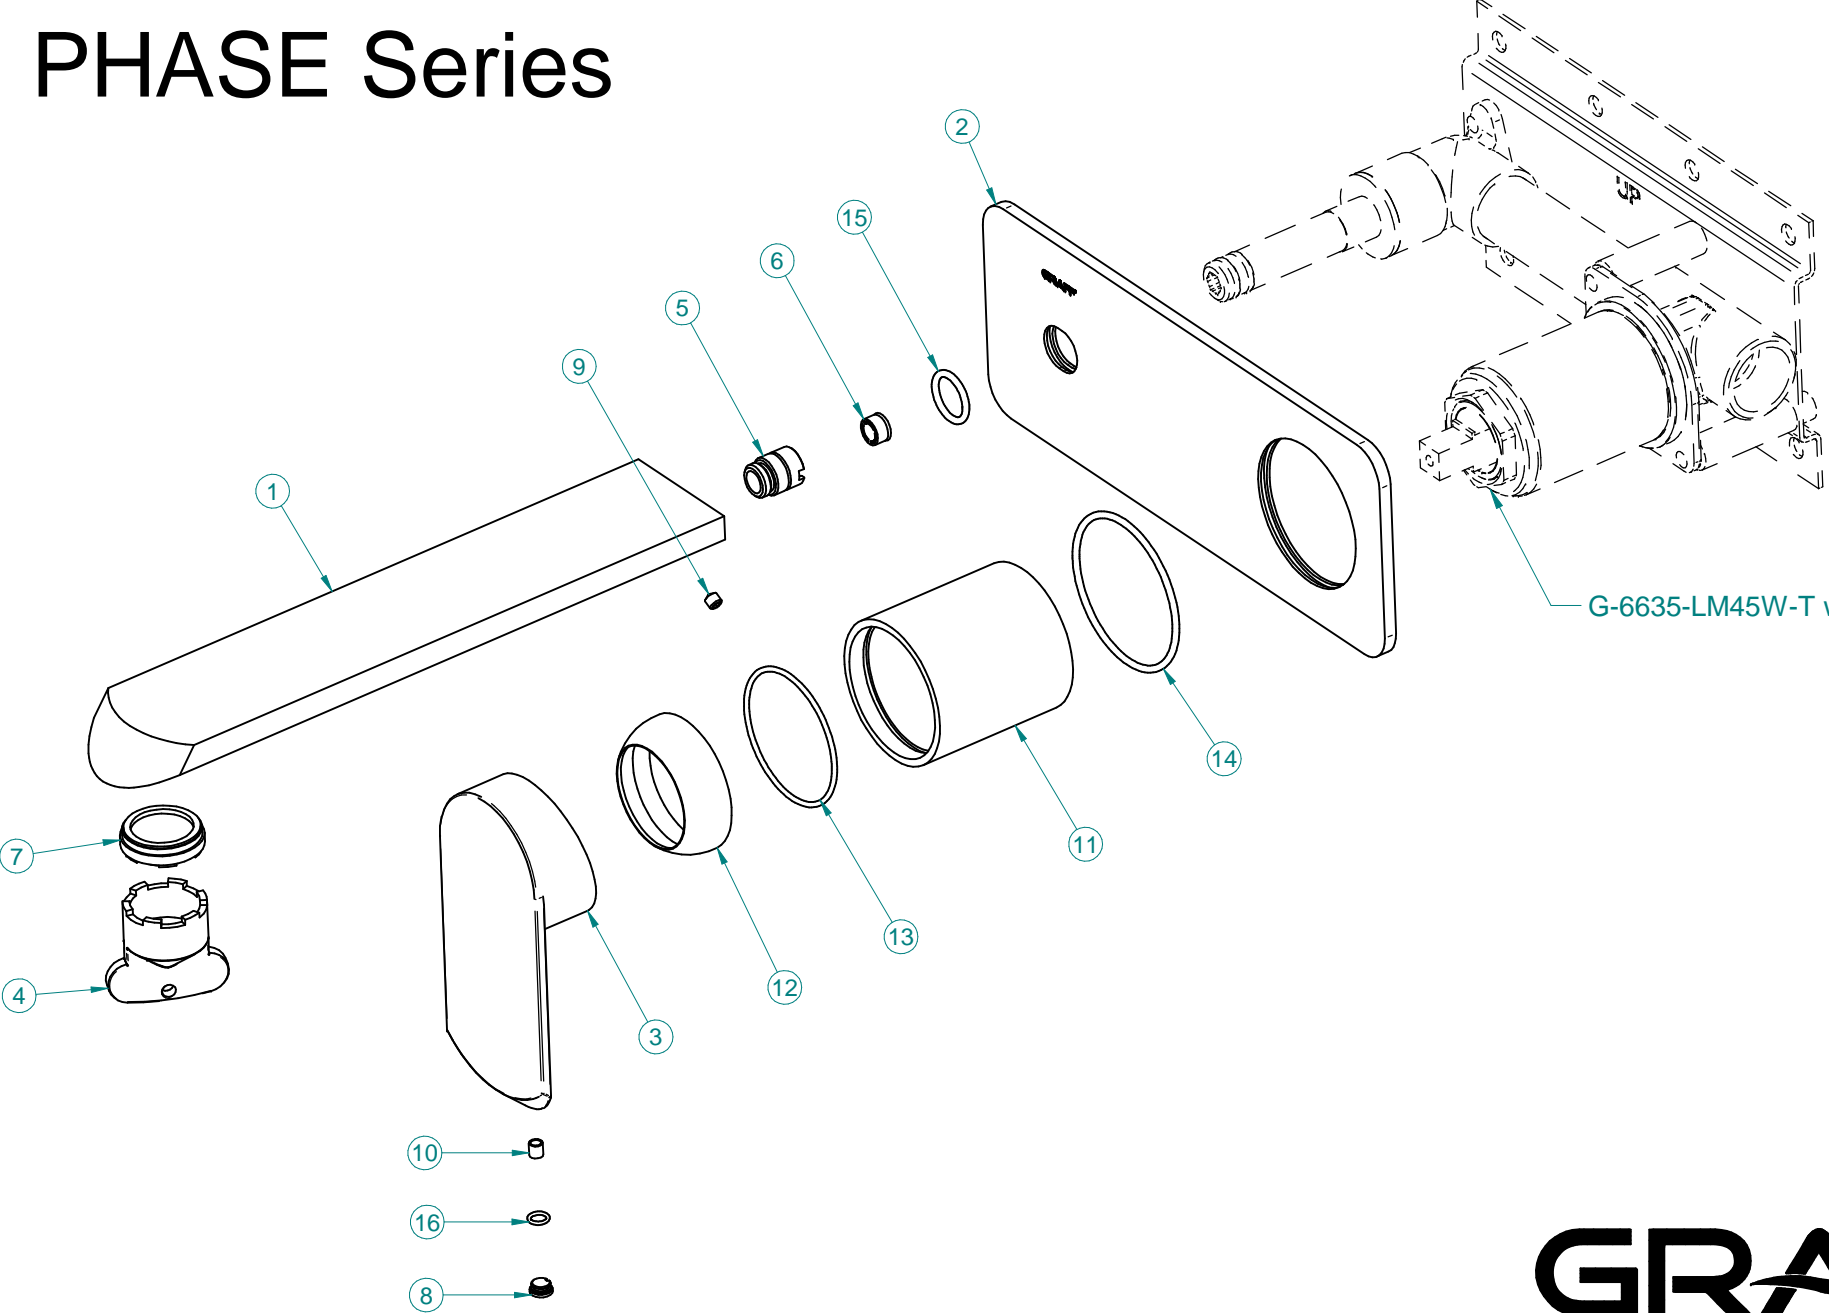

G-6635-LM45W-T

PHASE Series

G-6635-LM45W-T works with Rough G-1020