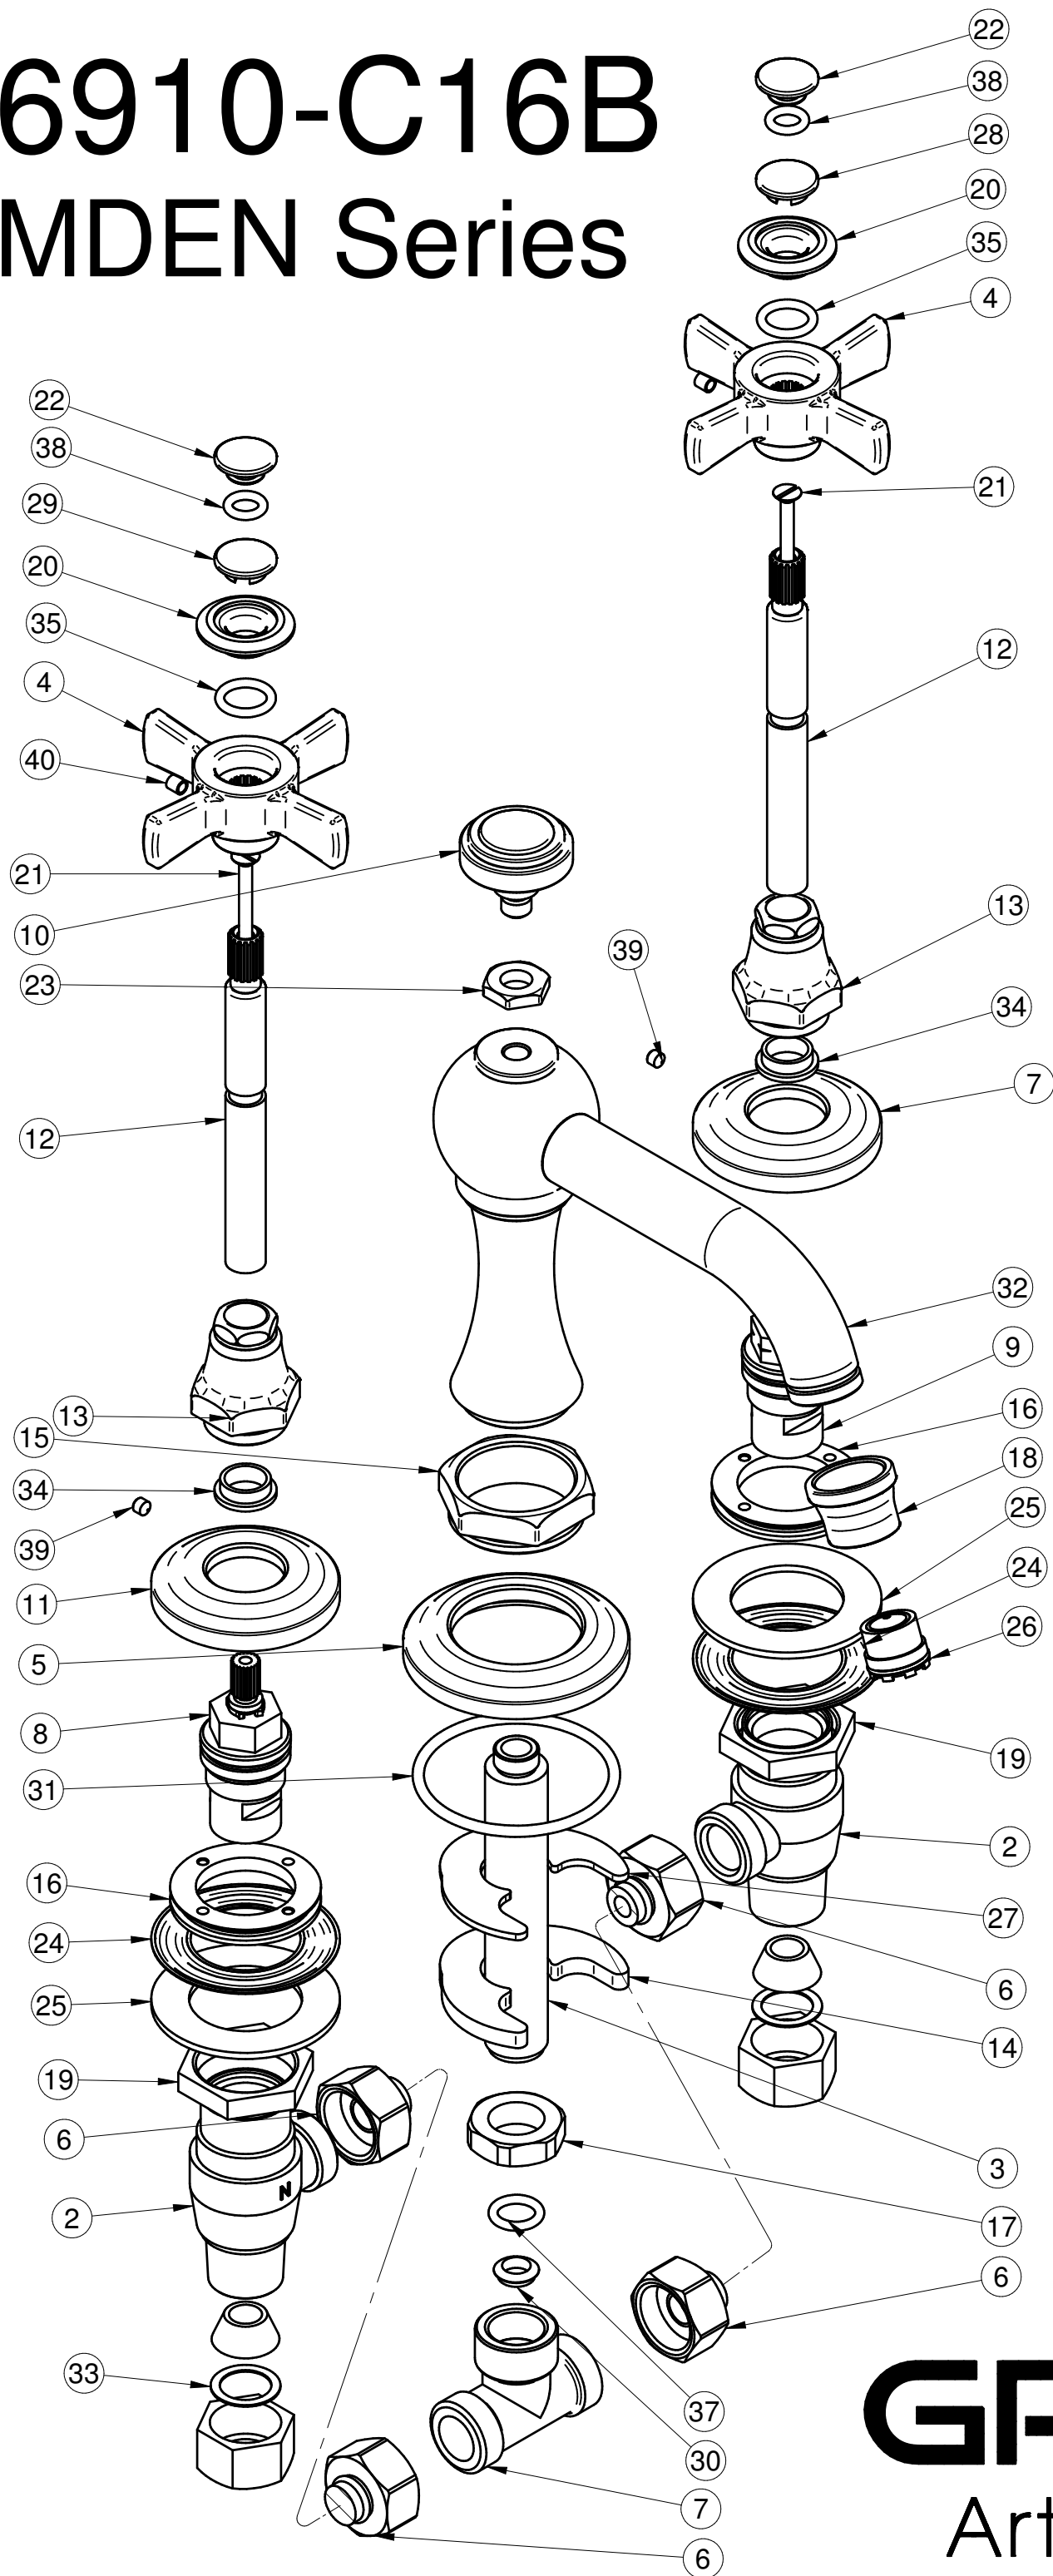

G-6910-C16B

CAMDEN Series

GRAFF[®]
Art of Bath