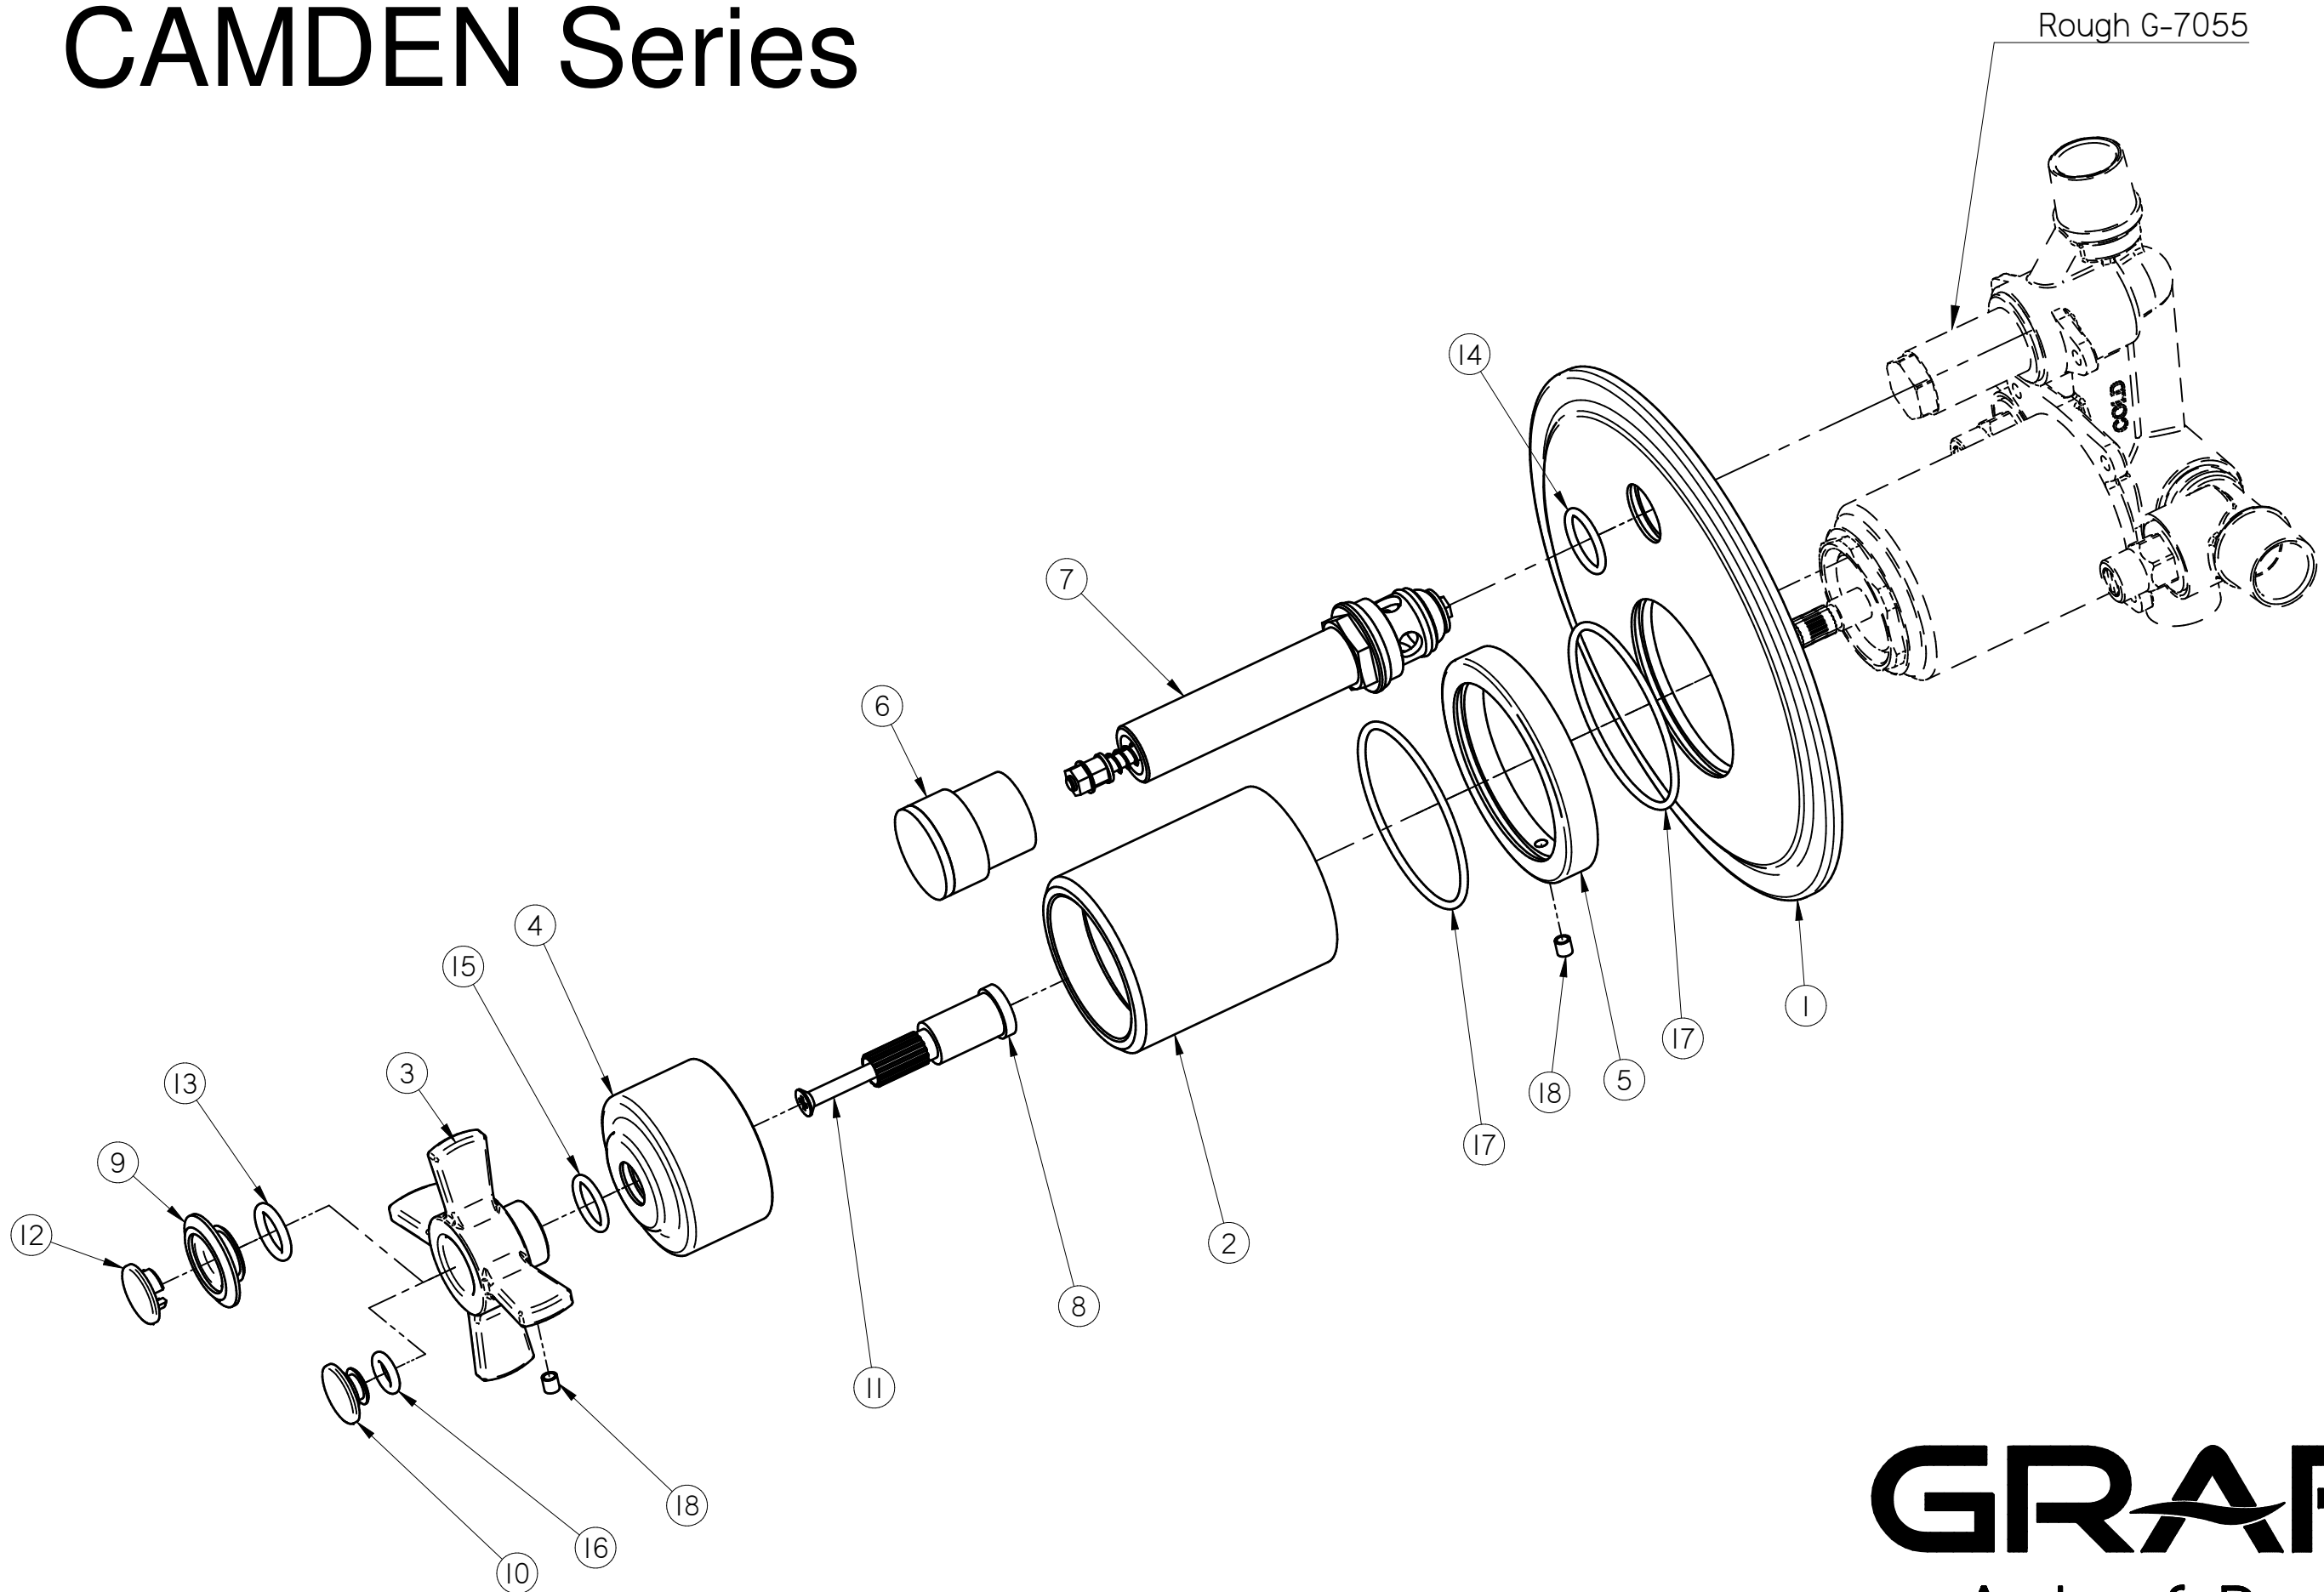

G-7095-C16S-T

CAMDEN Series

GRAFF[®]
Art of Bath