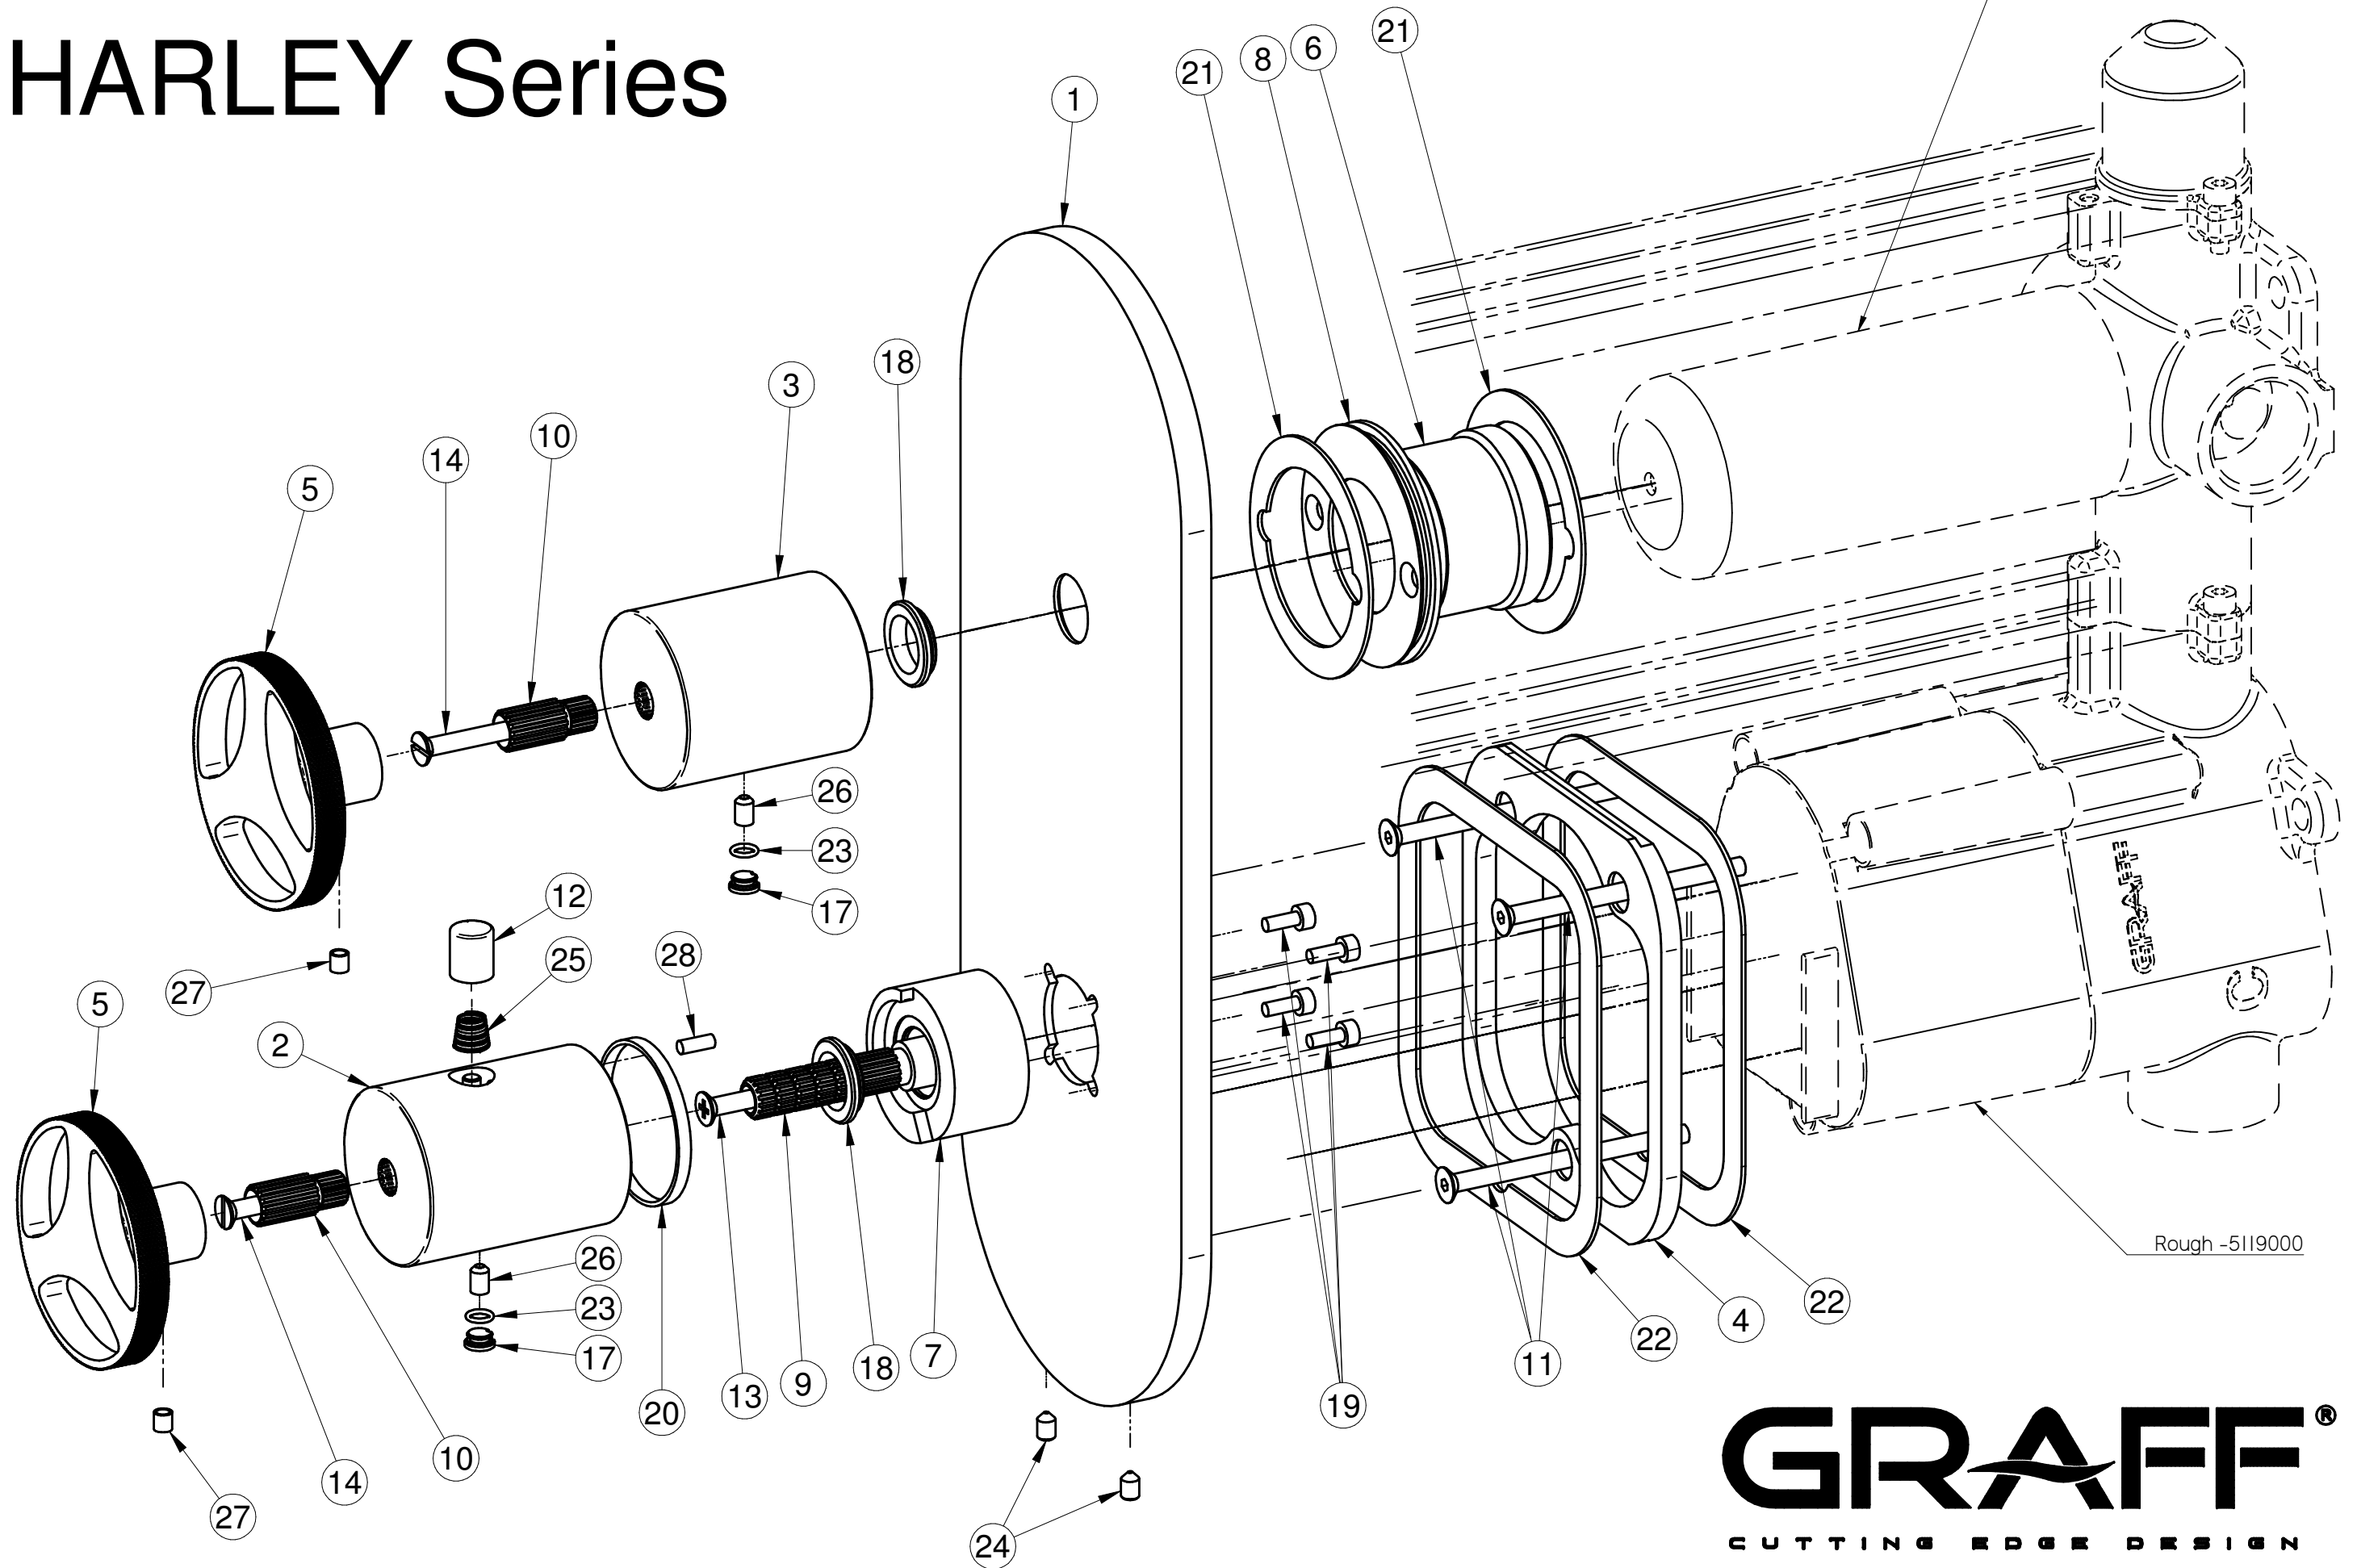

G-8047-C19E0

HARLEY Series

Rough -5119400 or 5119200 or 5119300

GRAFF[®]
CUTTING EDGE DESIGN