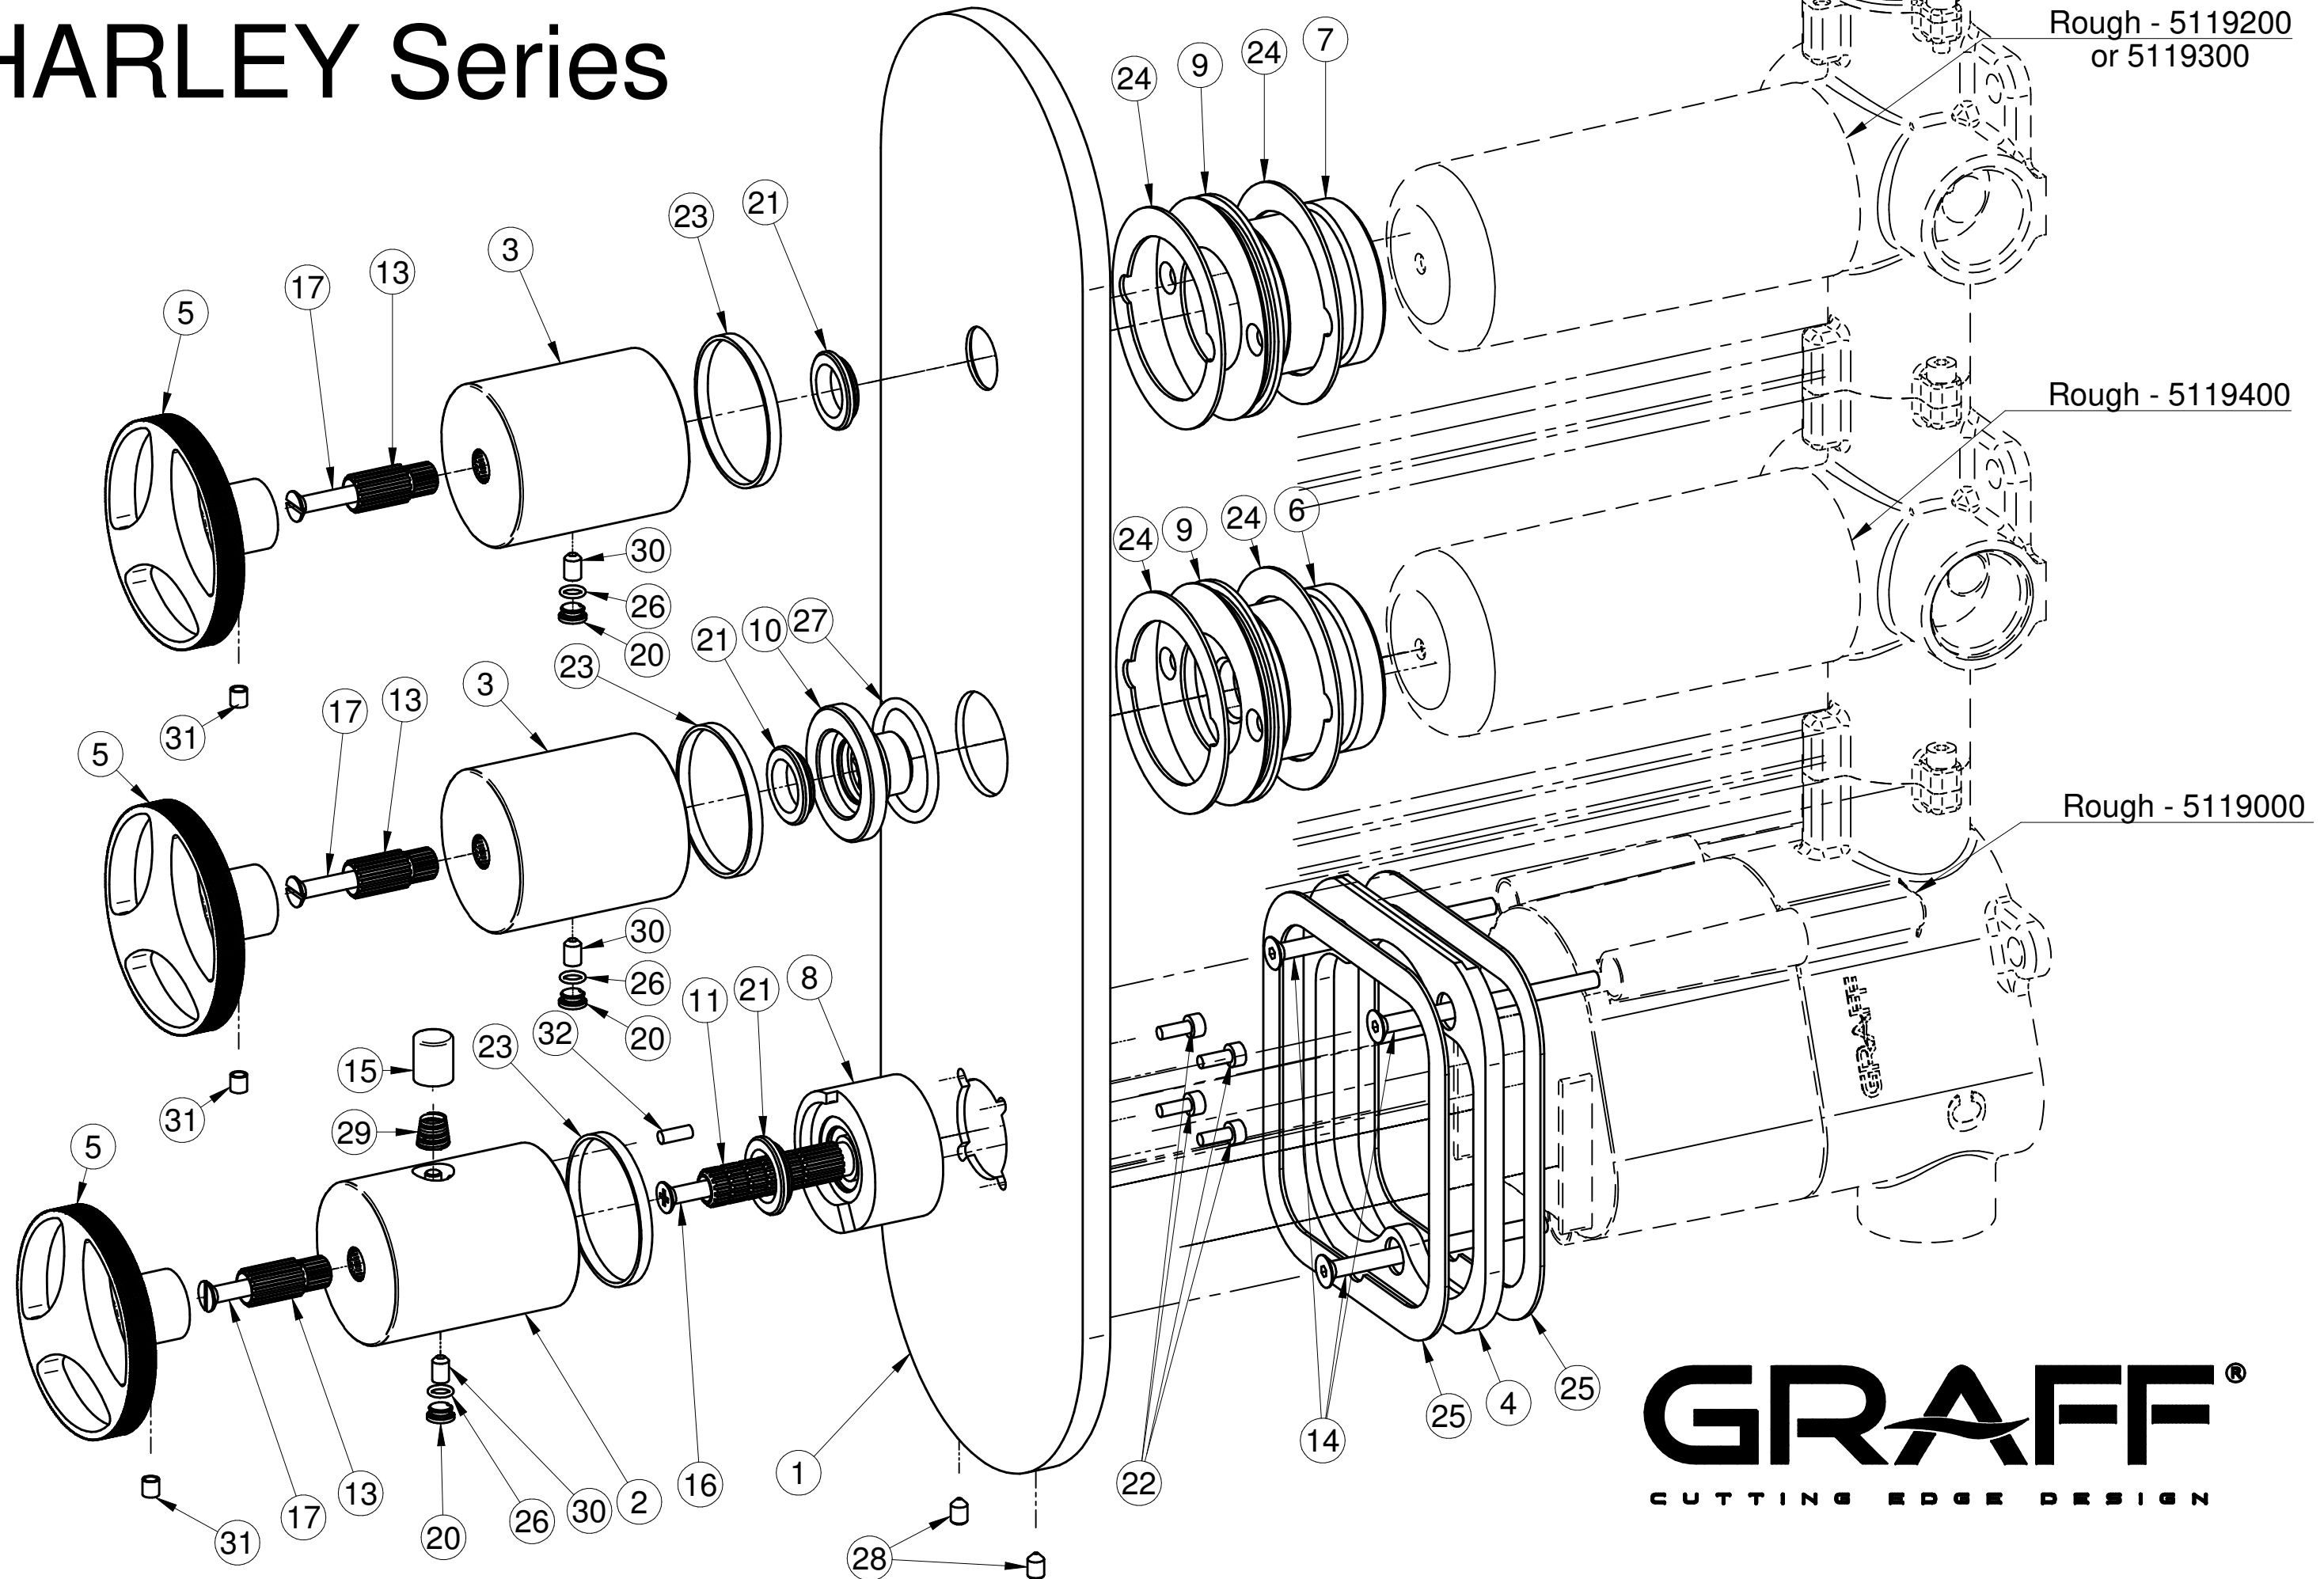

# G-8056-C19E0

## HARLEY Series

**GRAFF**<sup>®</sup>  
CUTTING EDGE DESIGN