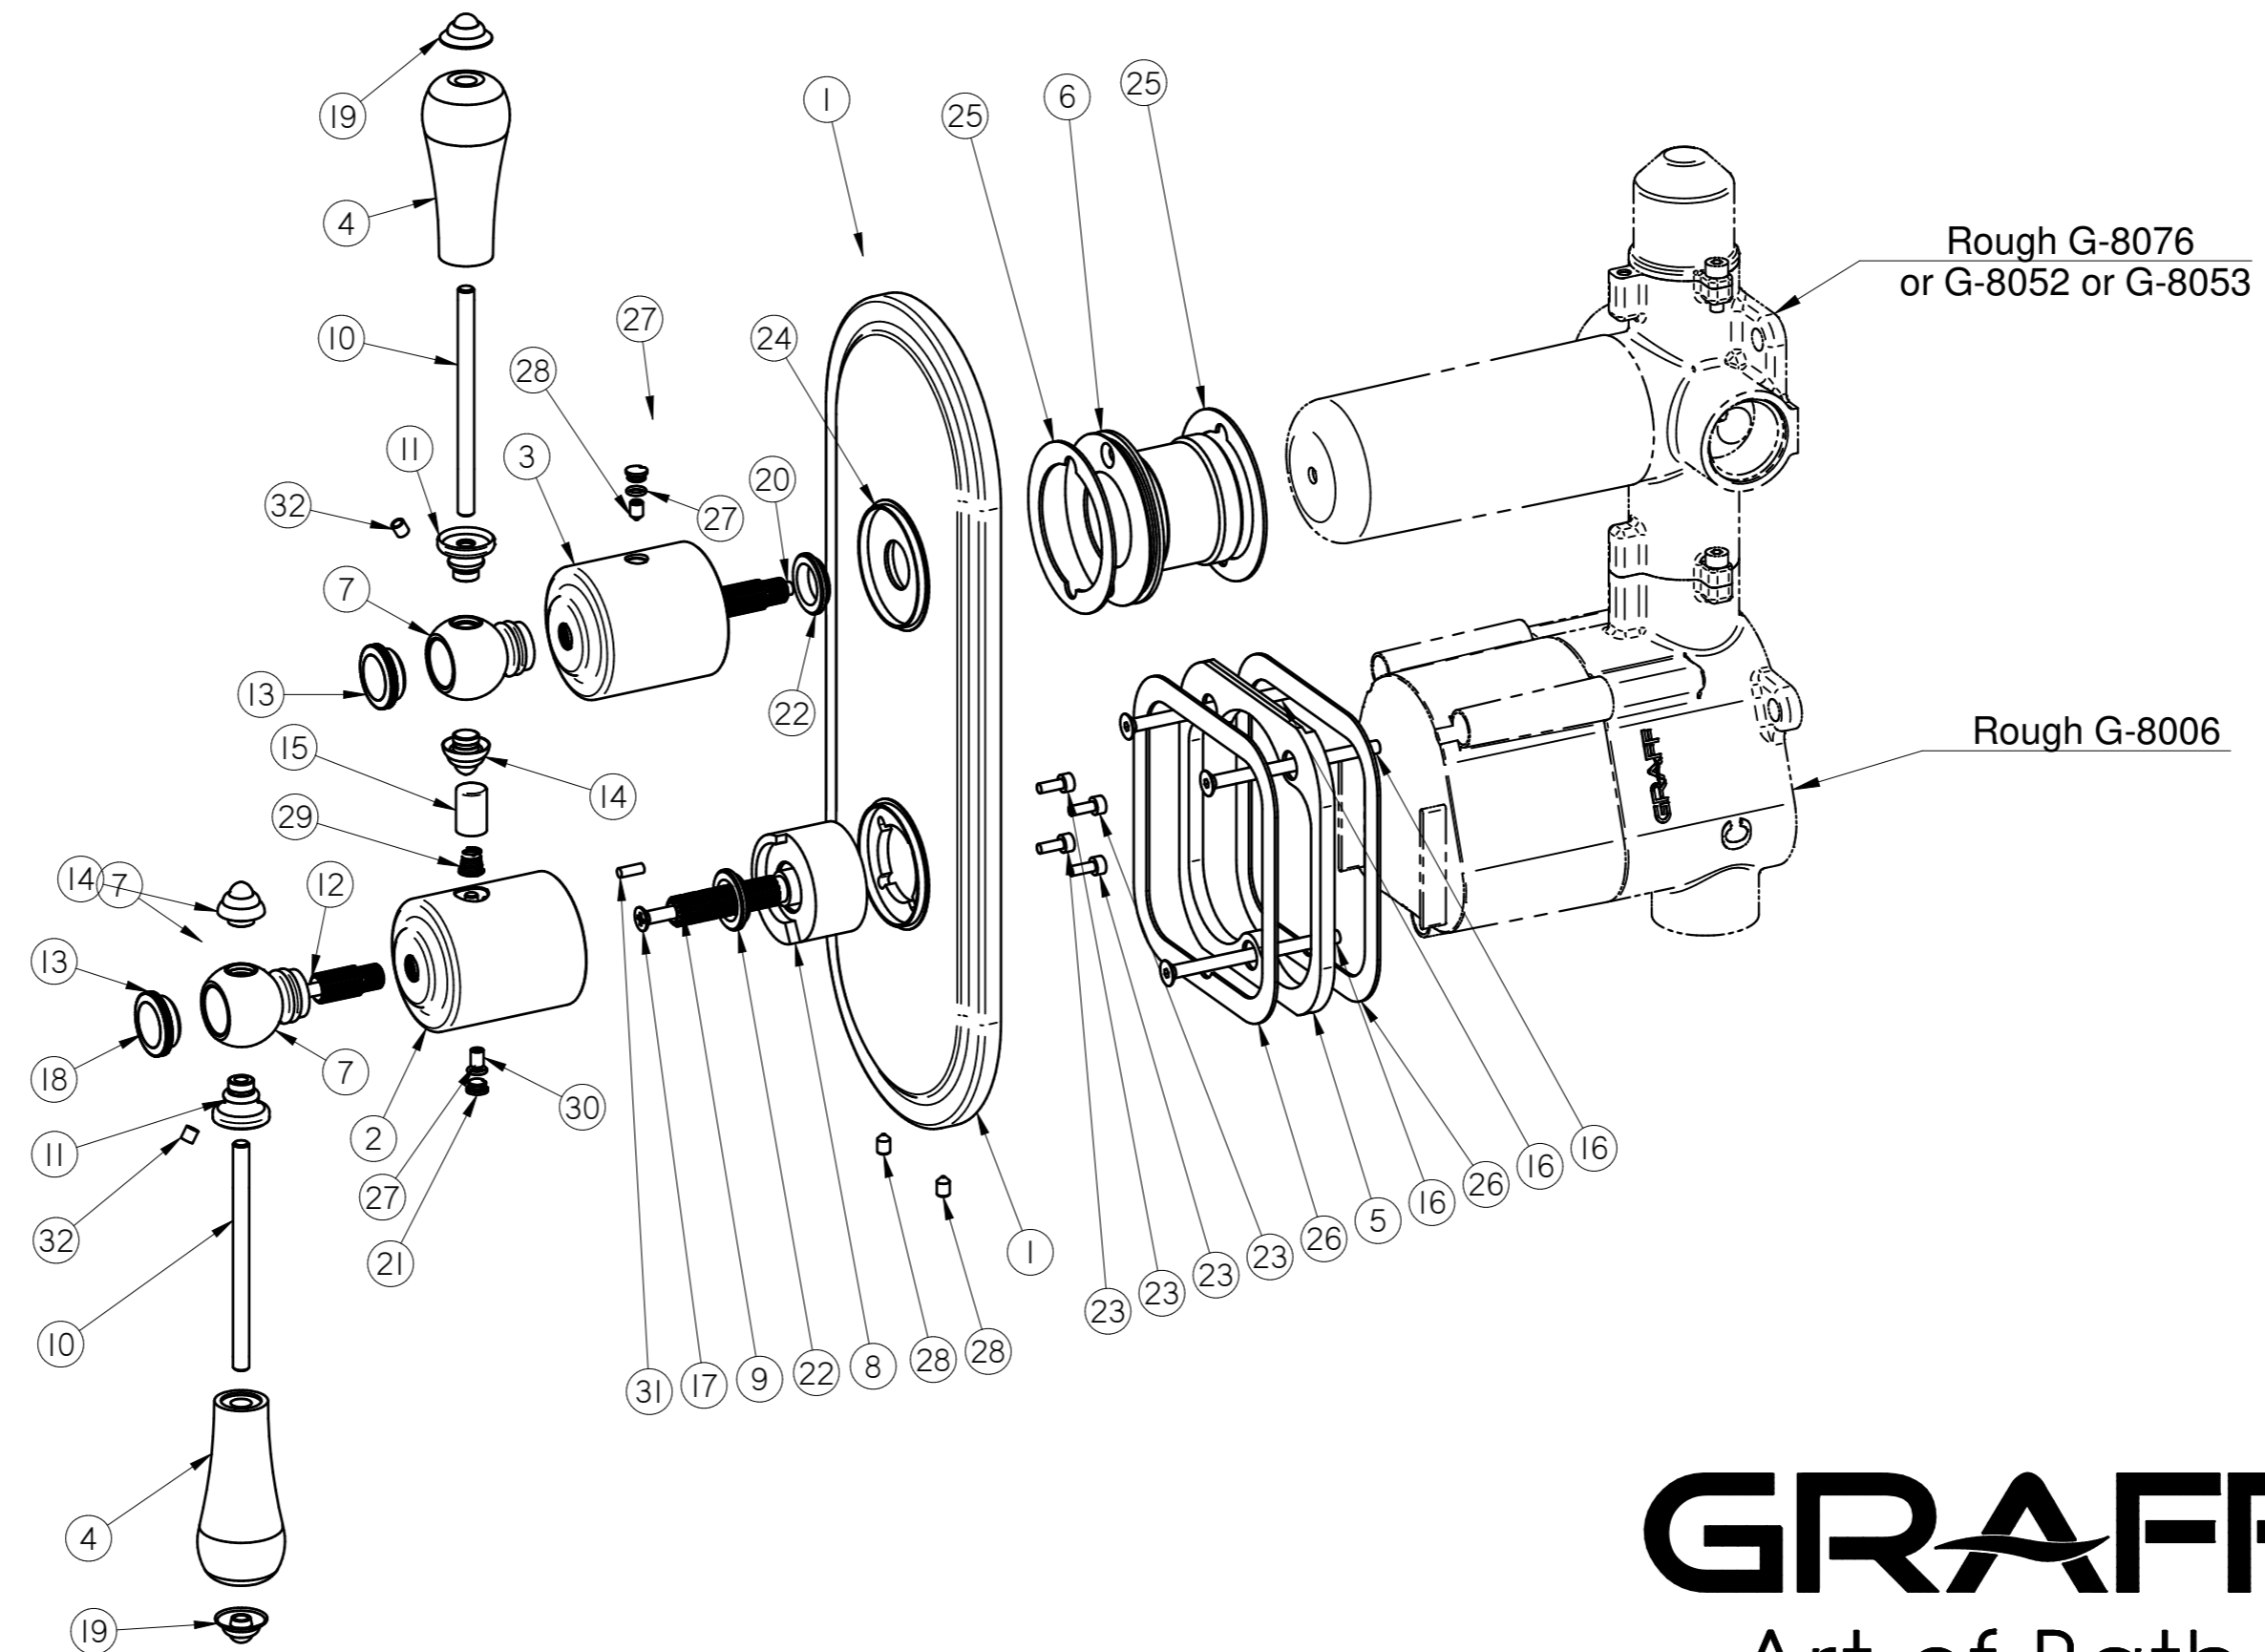

# G-8086-LC1E0-T

## Canterbury Series

**GRAFF**<sup>®</sup>  
Art of Bath