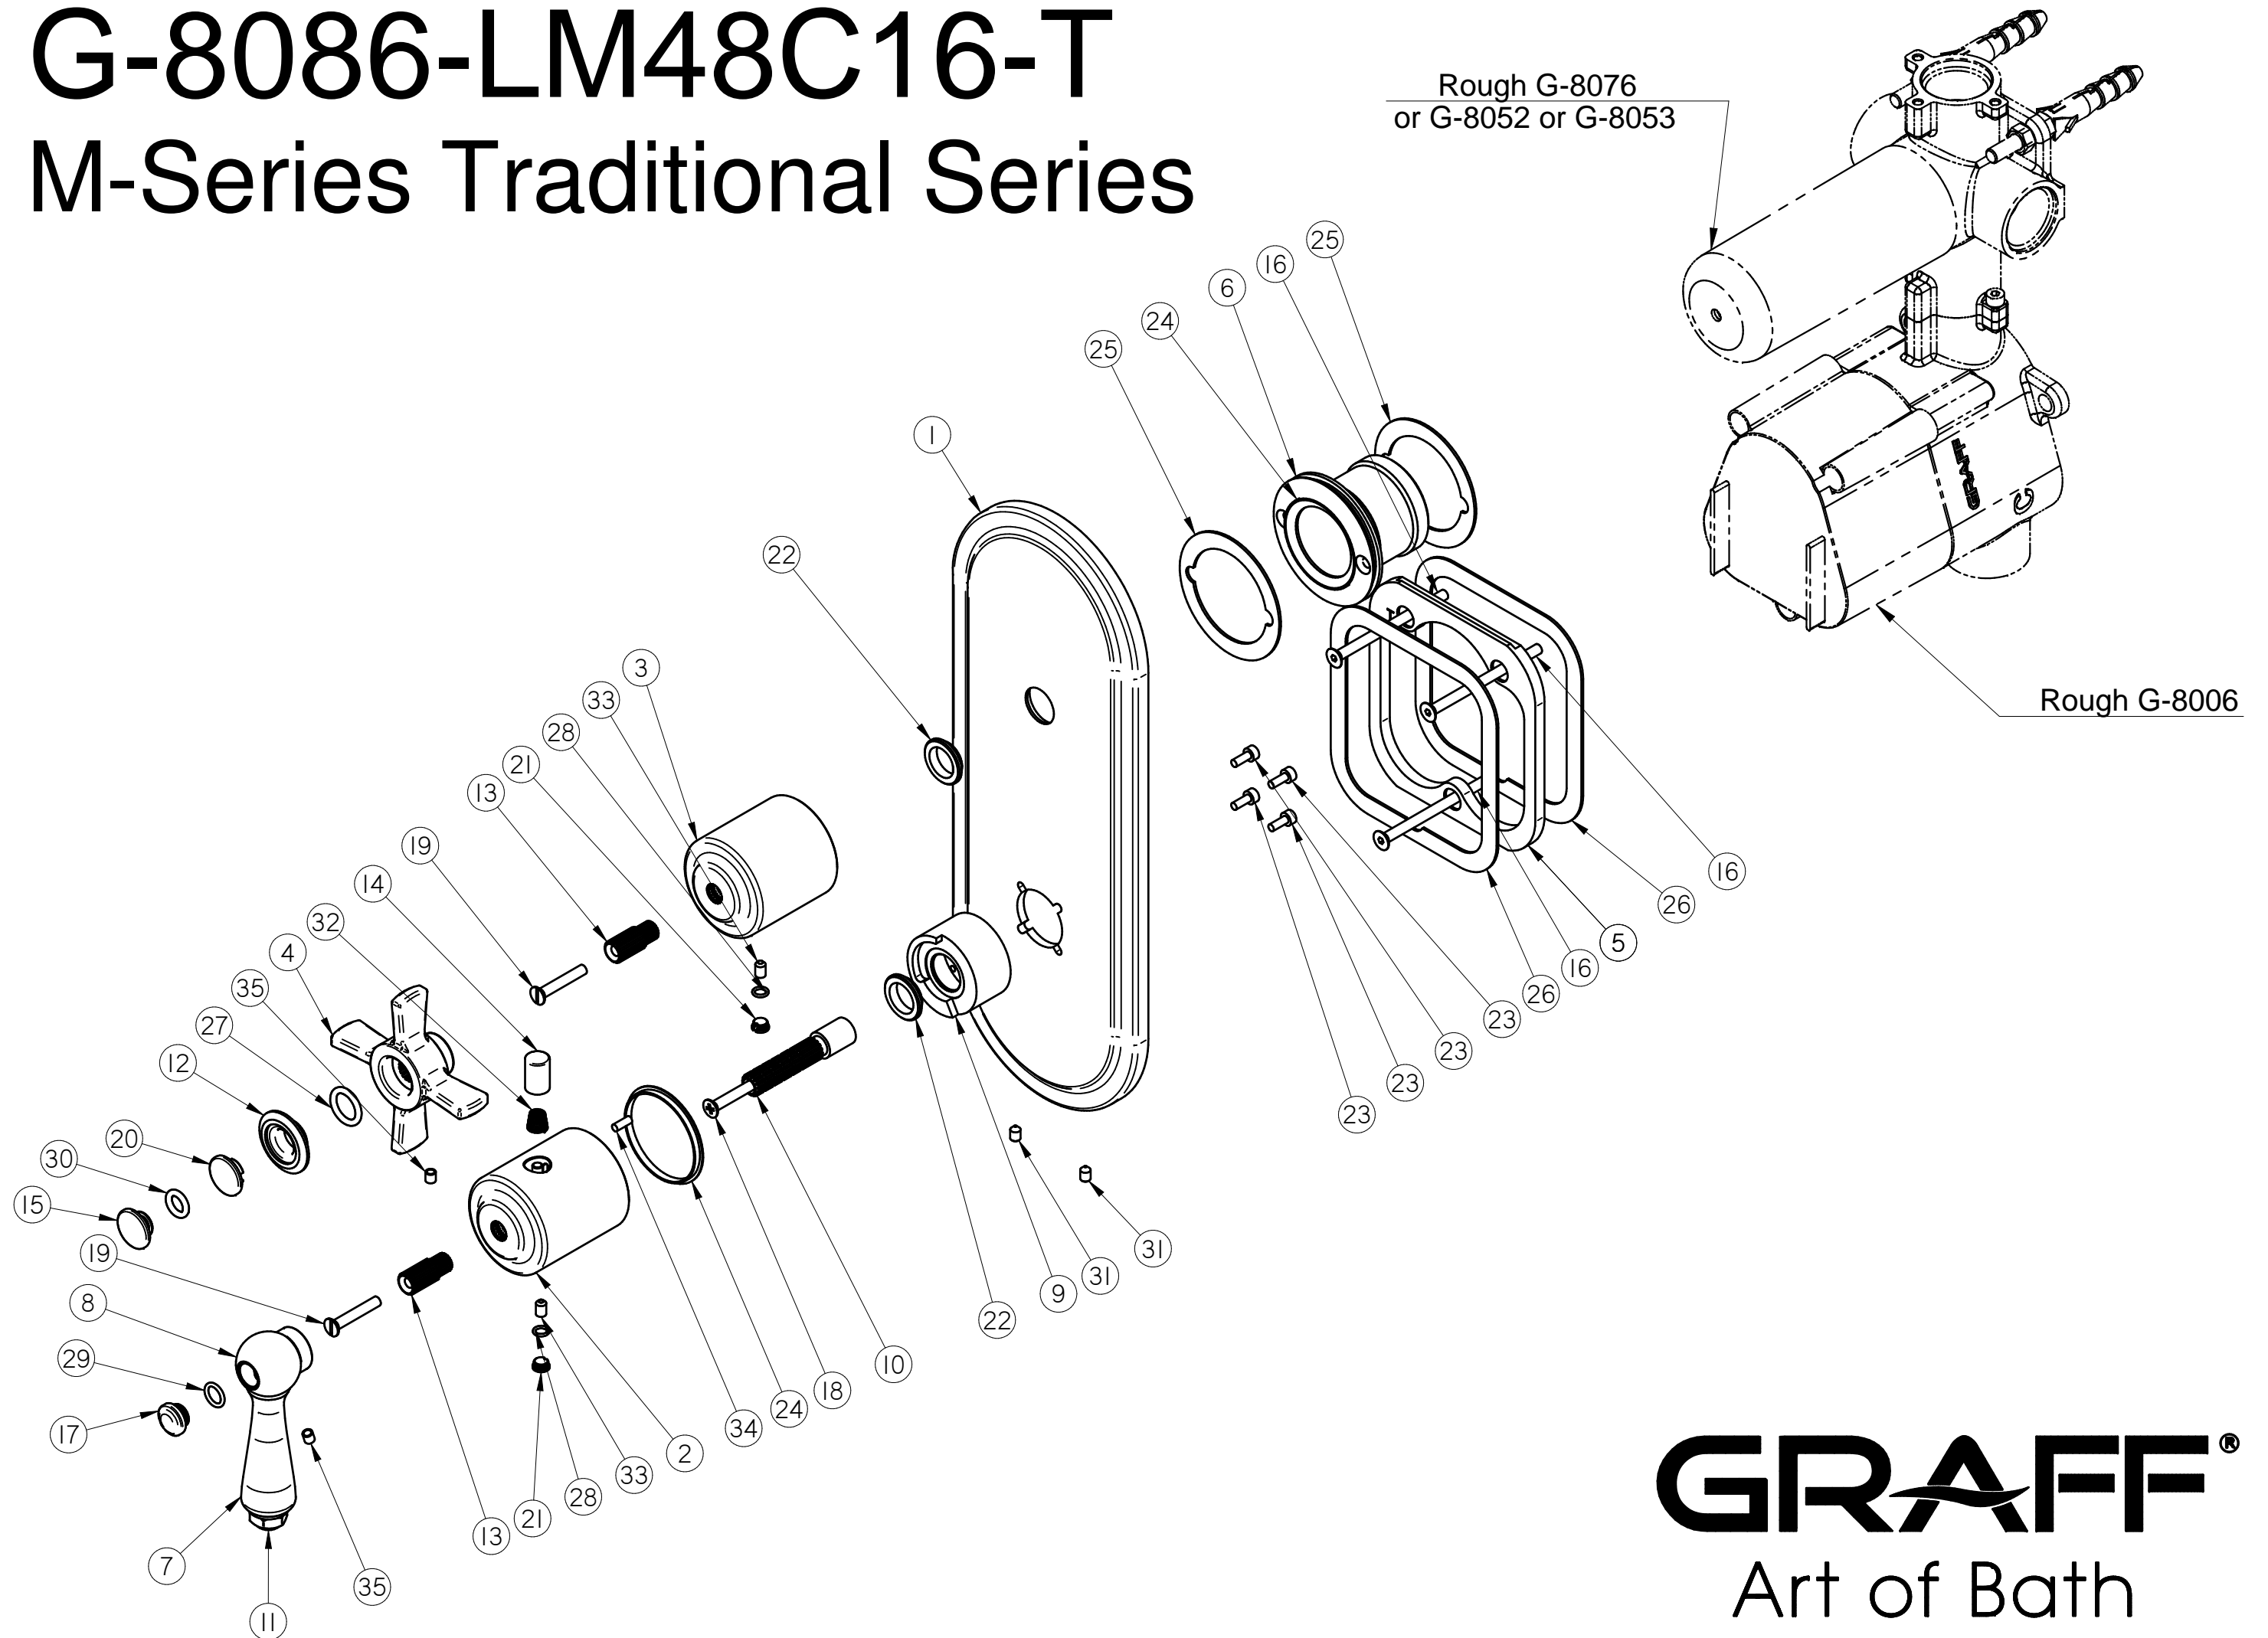

G-8086-LM48C16-T

M-Series Traditional Series

GRAFF[®]
Art of Bath