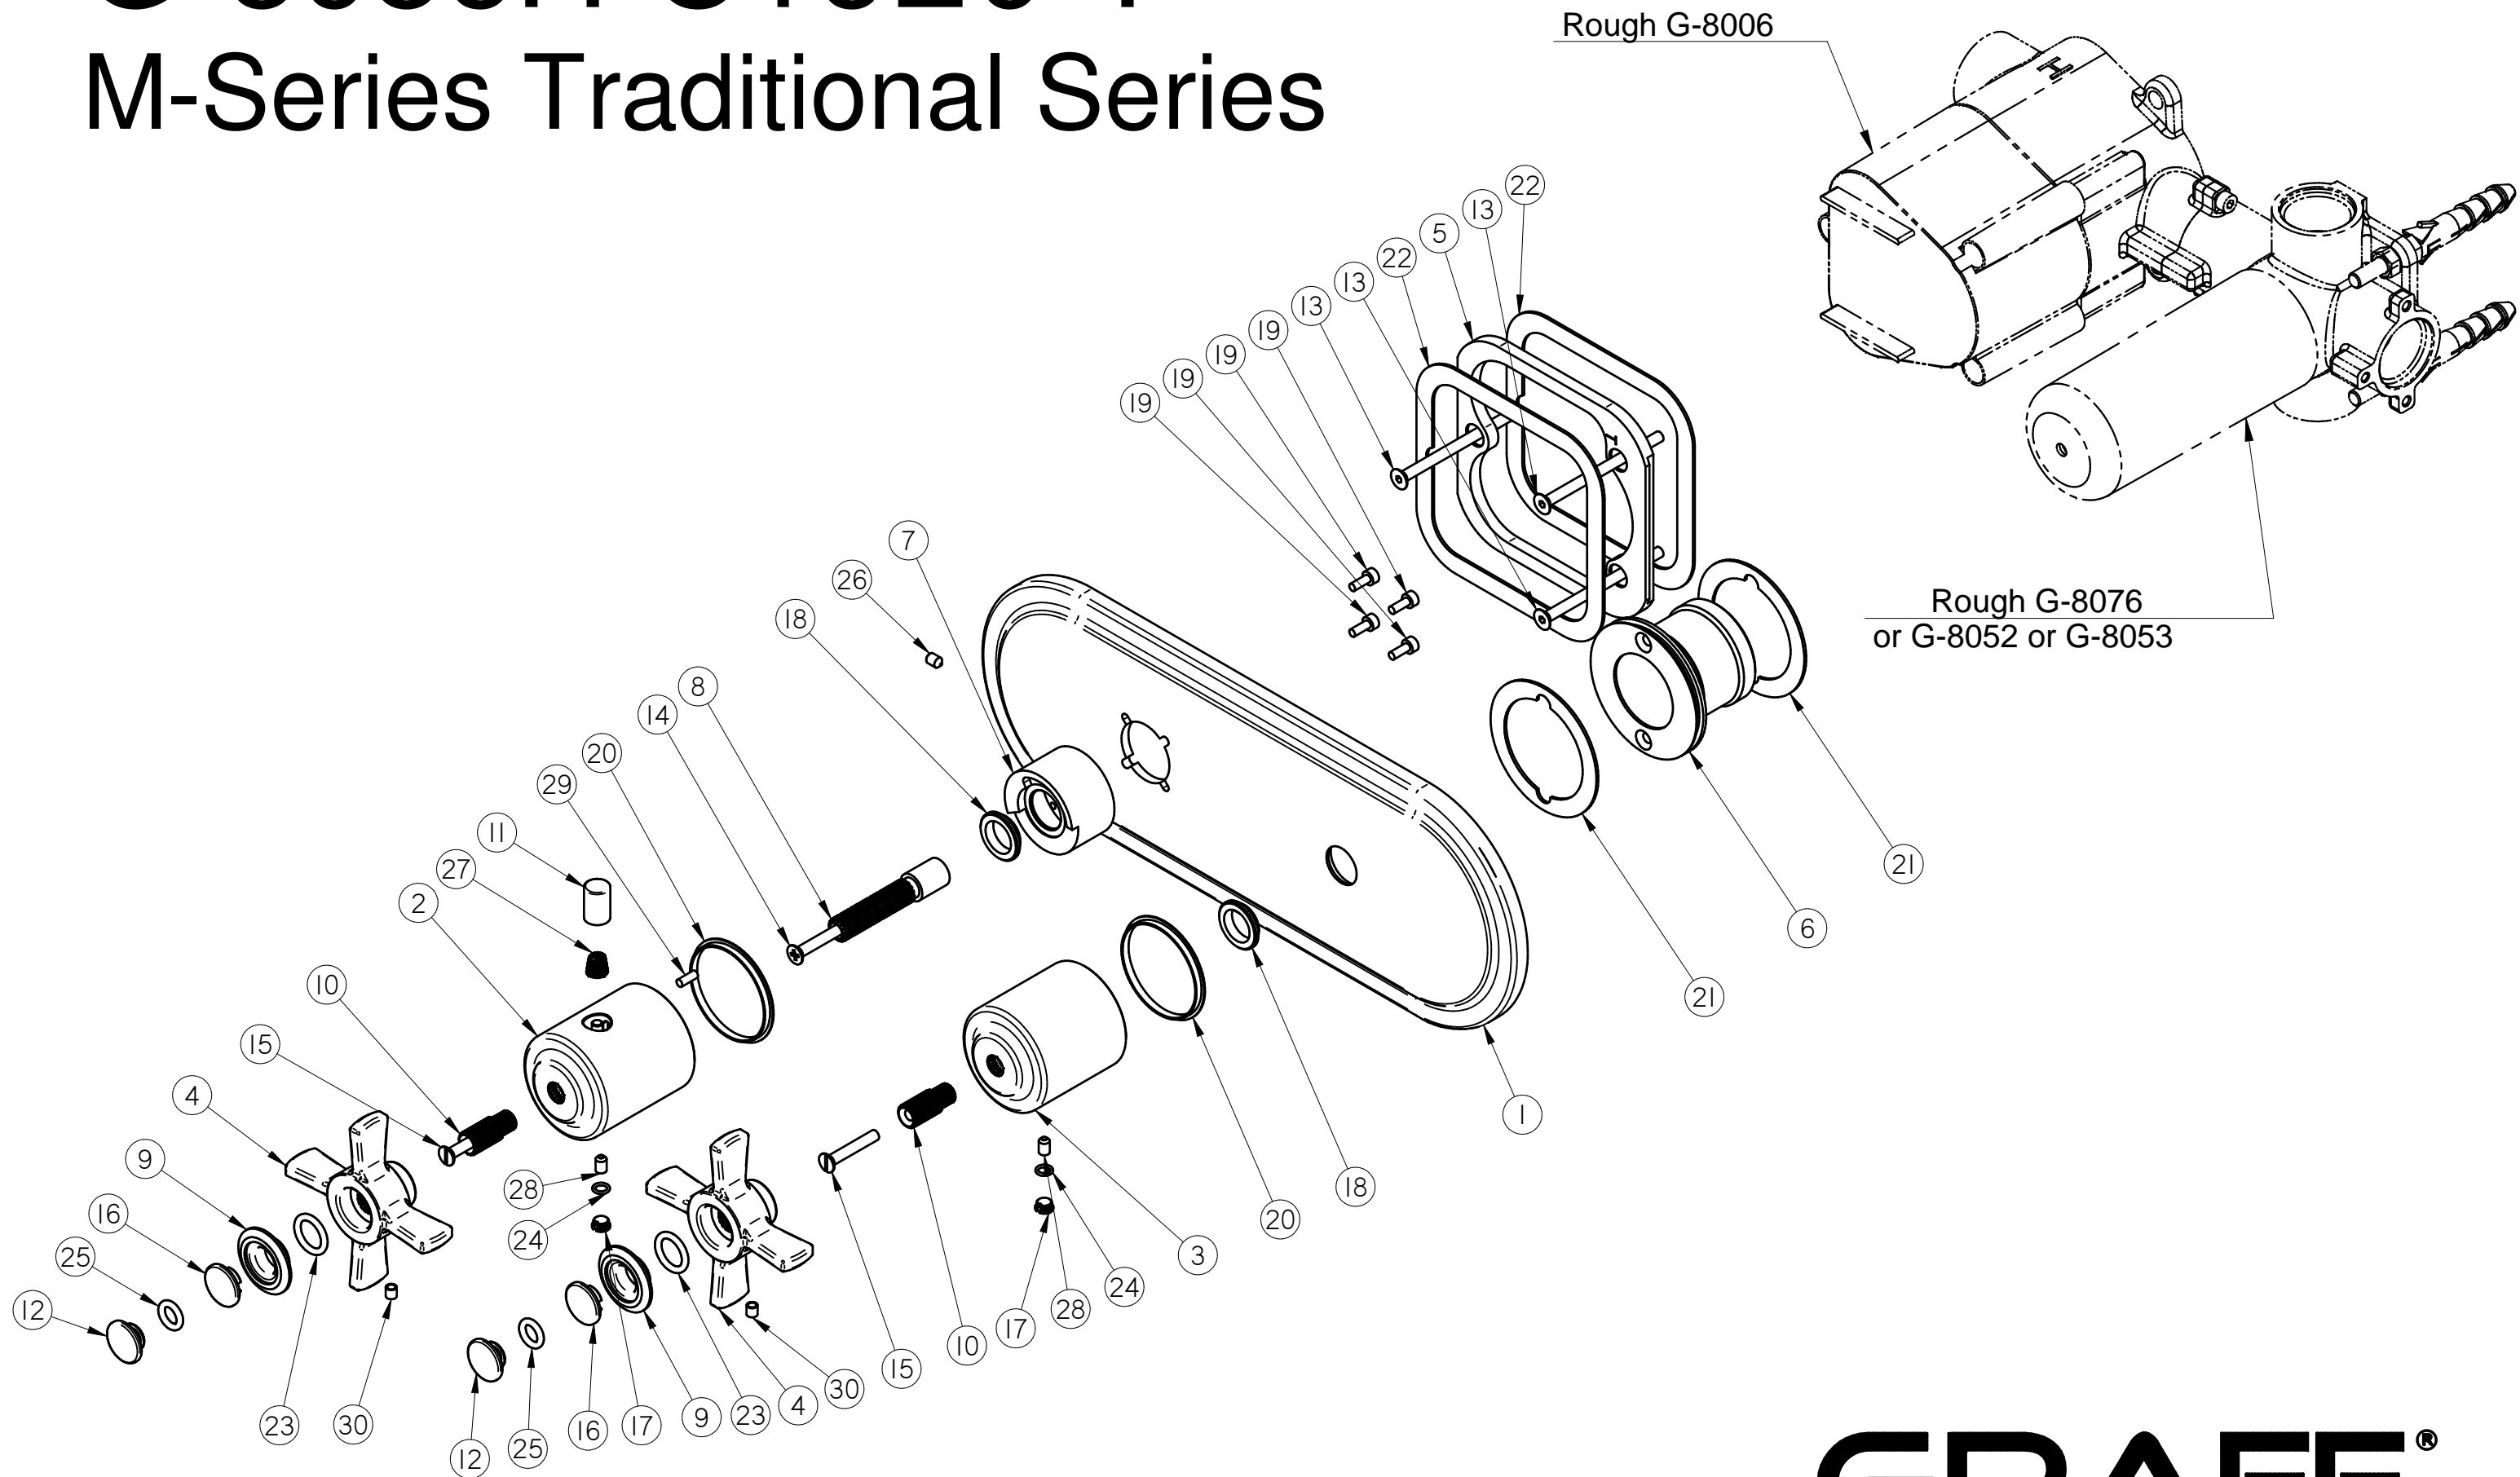

# G-8086H-C16E0-T

## M-Series Traditional Series

**GRAFF**<sup>®</sup>  
Art of Bath