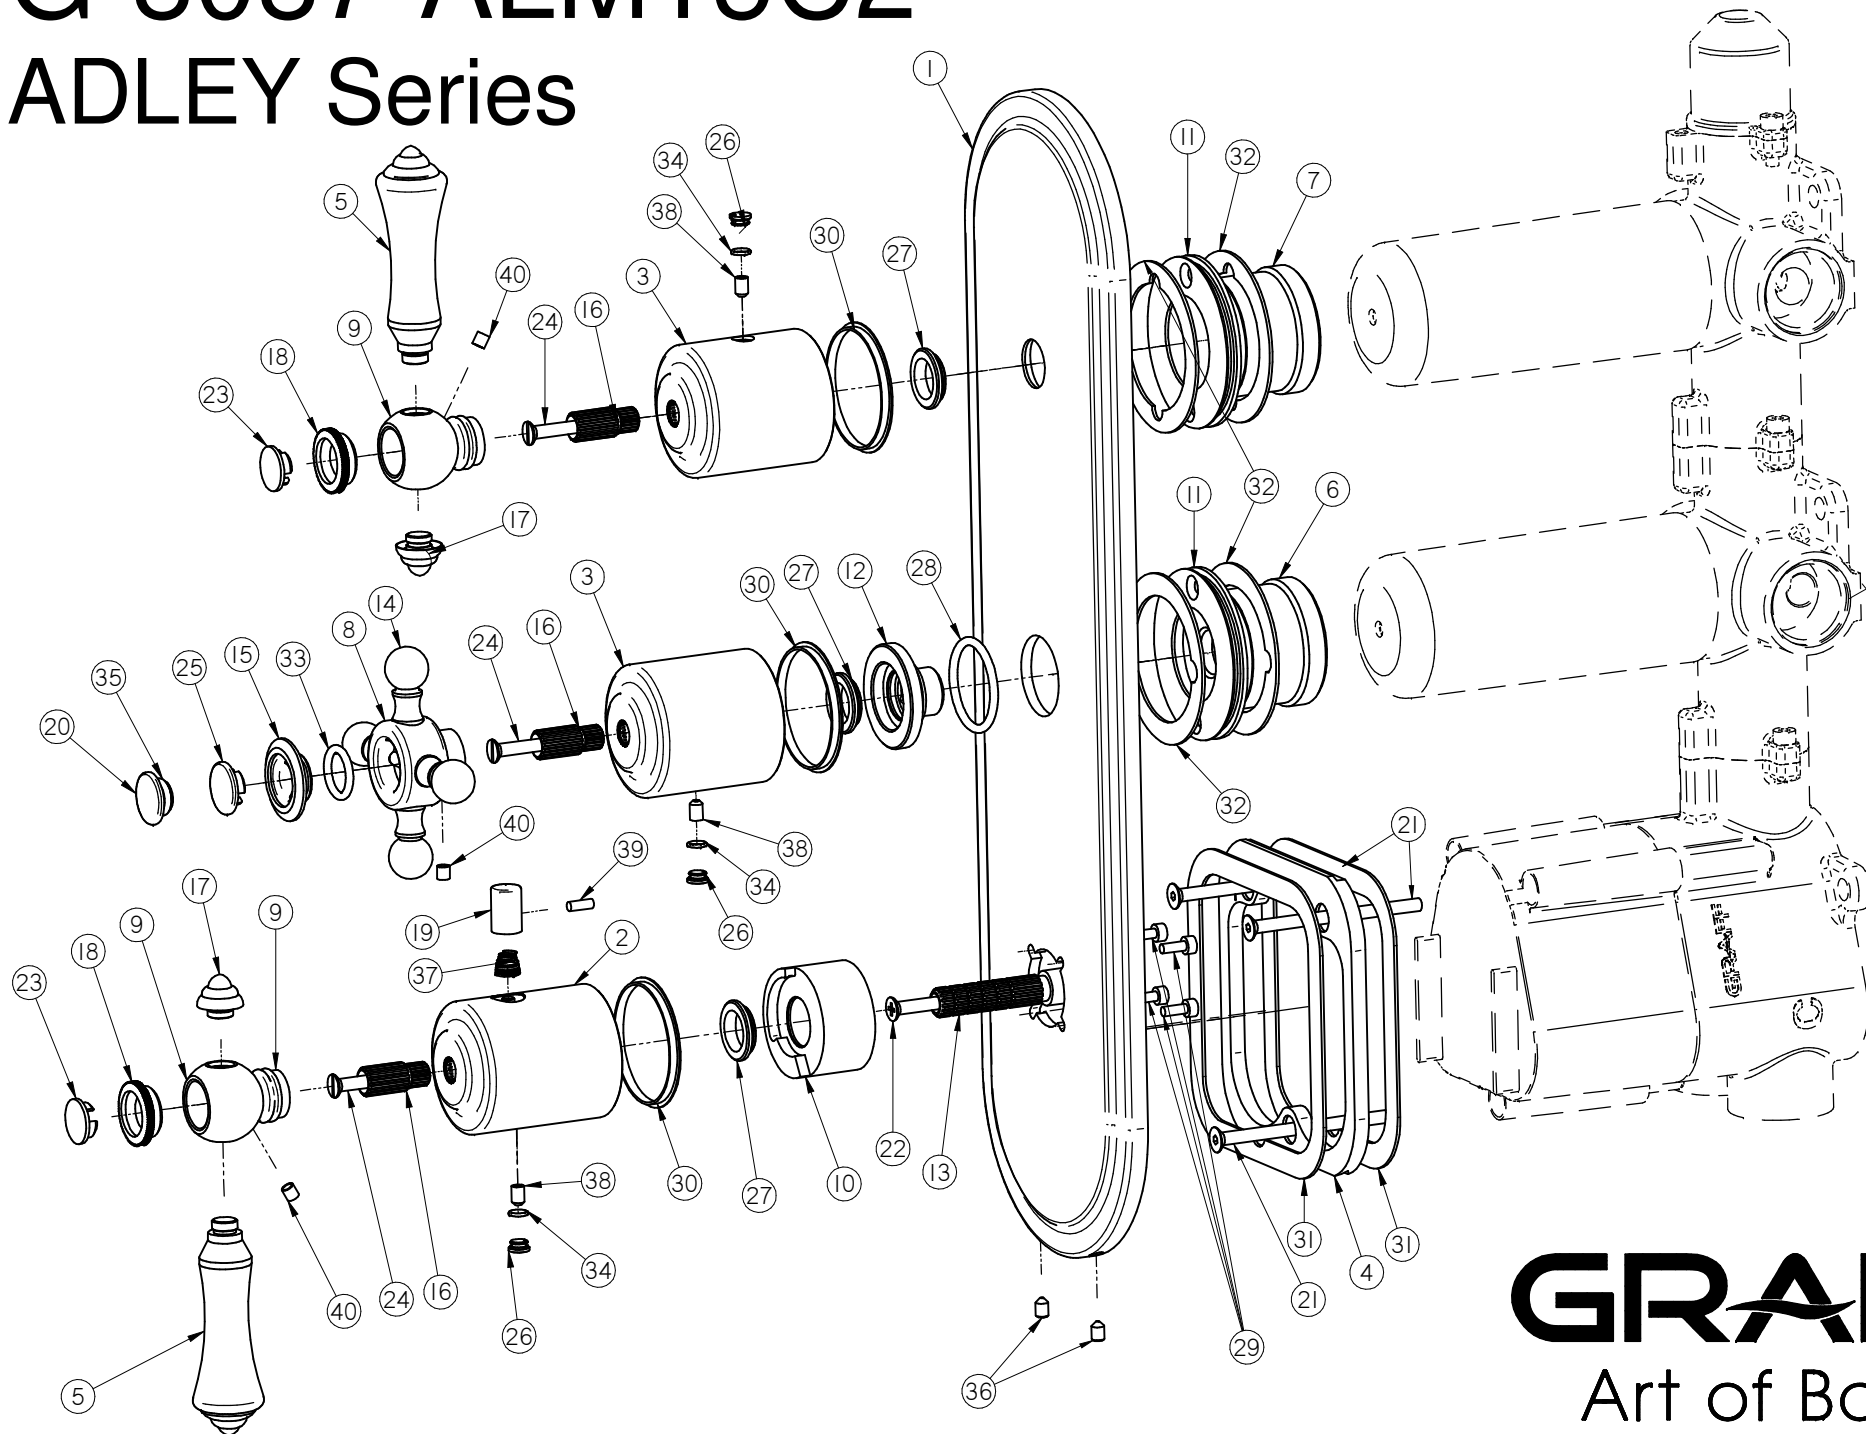

G-8087-ALM15C2

ADLEY Series

GRAFF®
Art of Bath