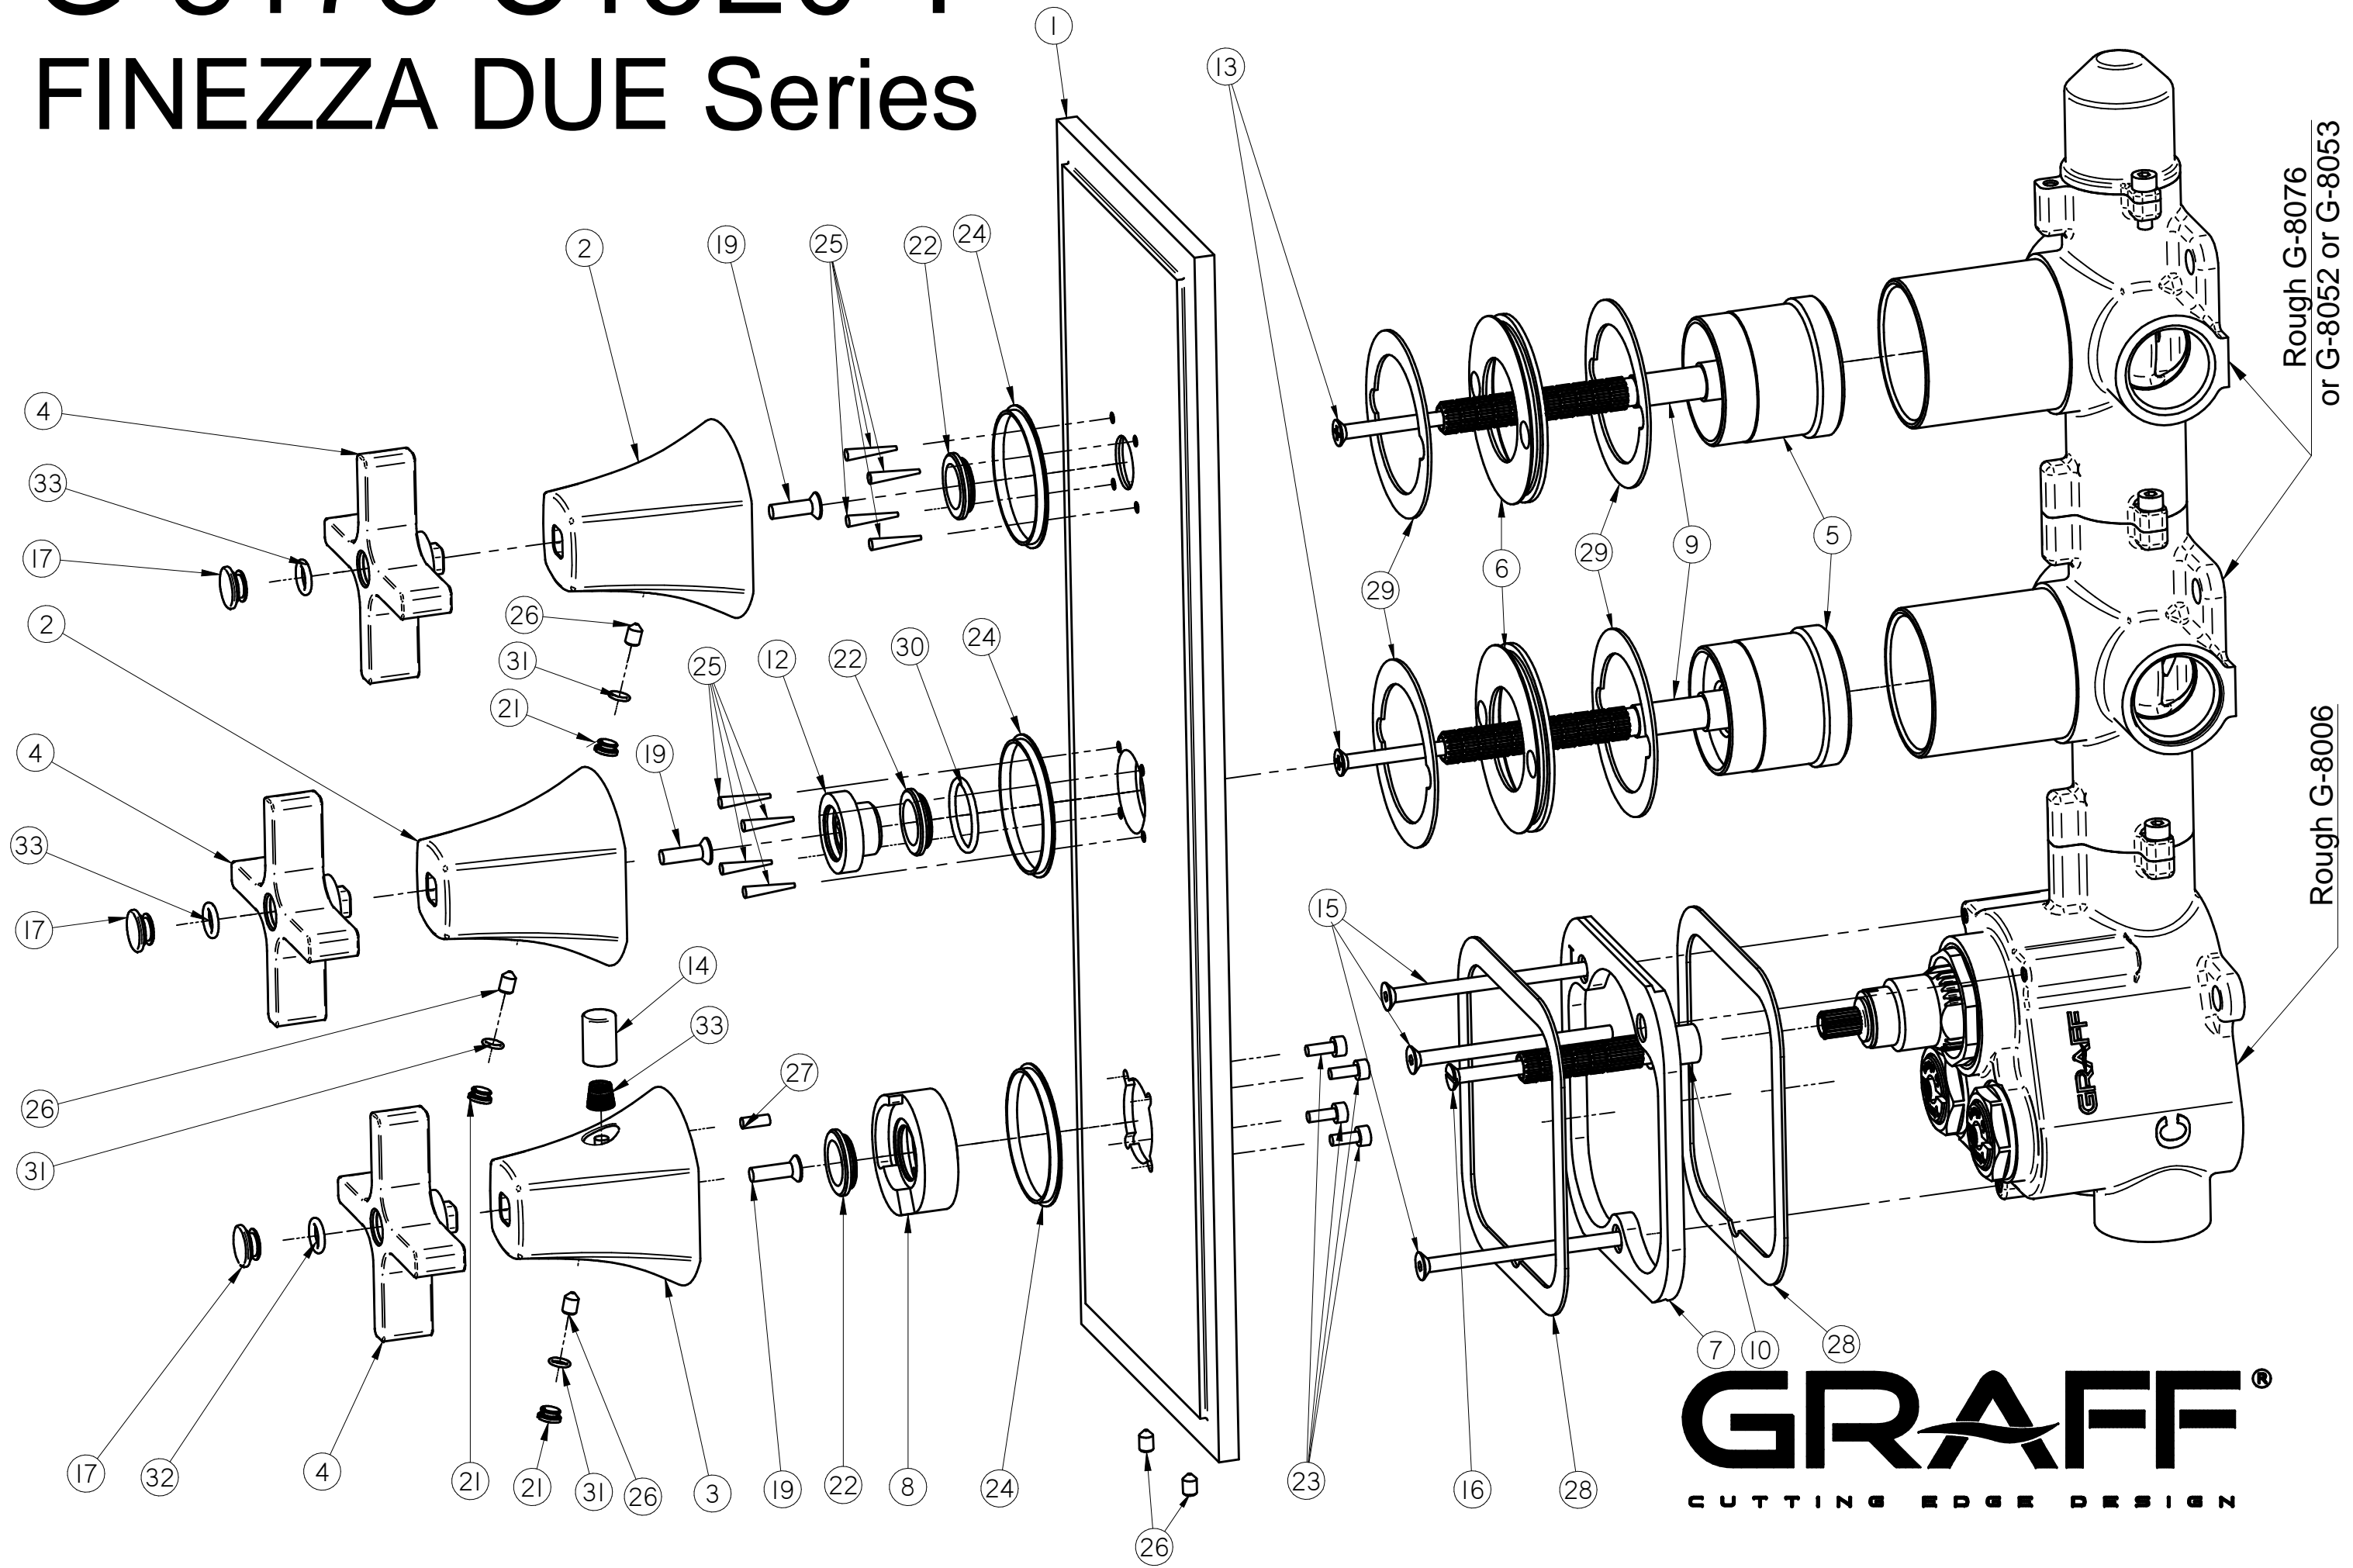

# G-8178-C15E0-T

## FINEZZA DUE Series

**GRAFF**<sup>®</sup>  
CUTTING EDGE DESIGN