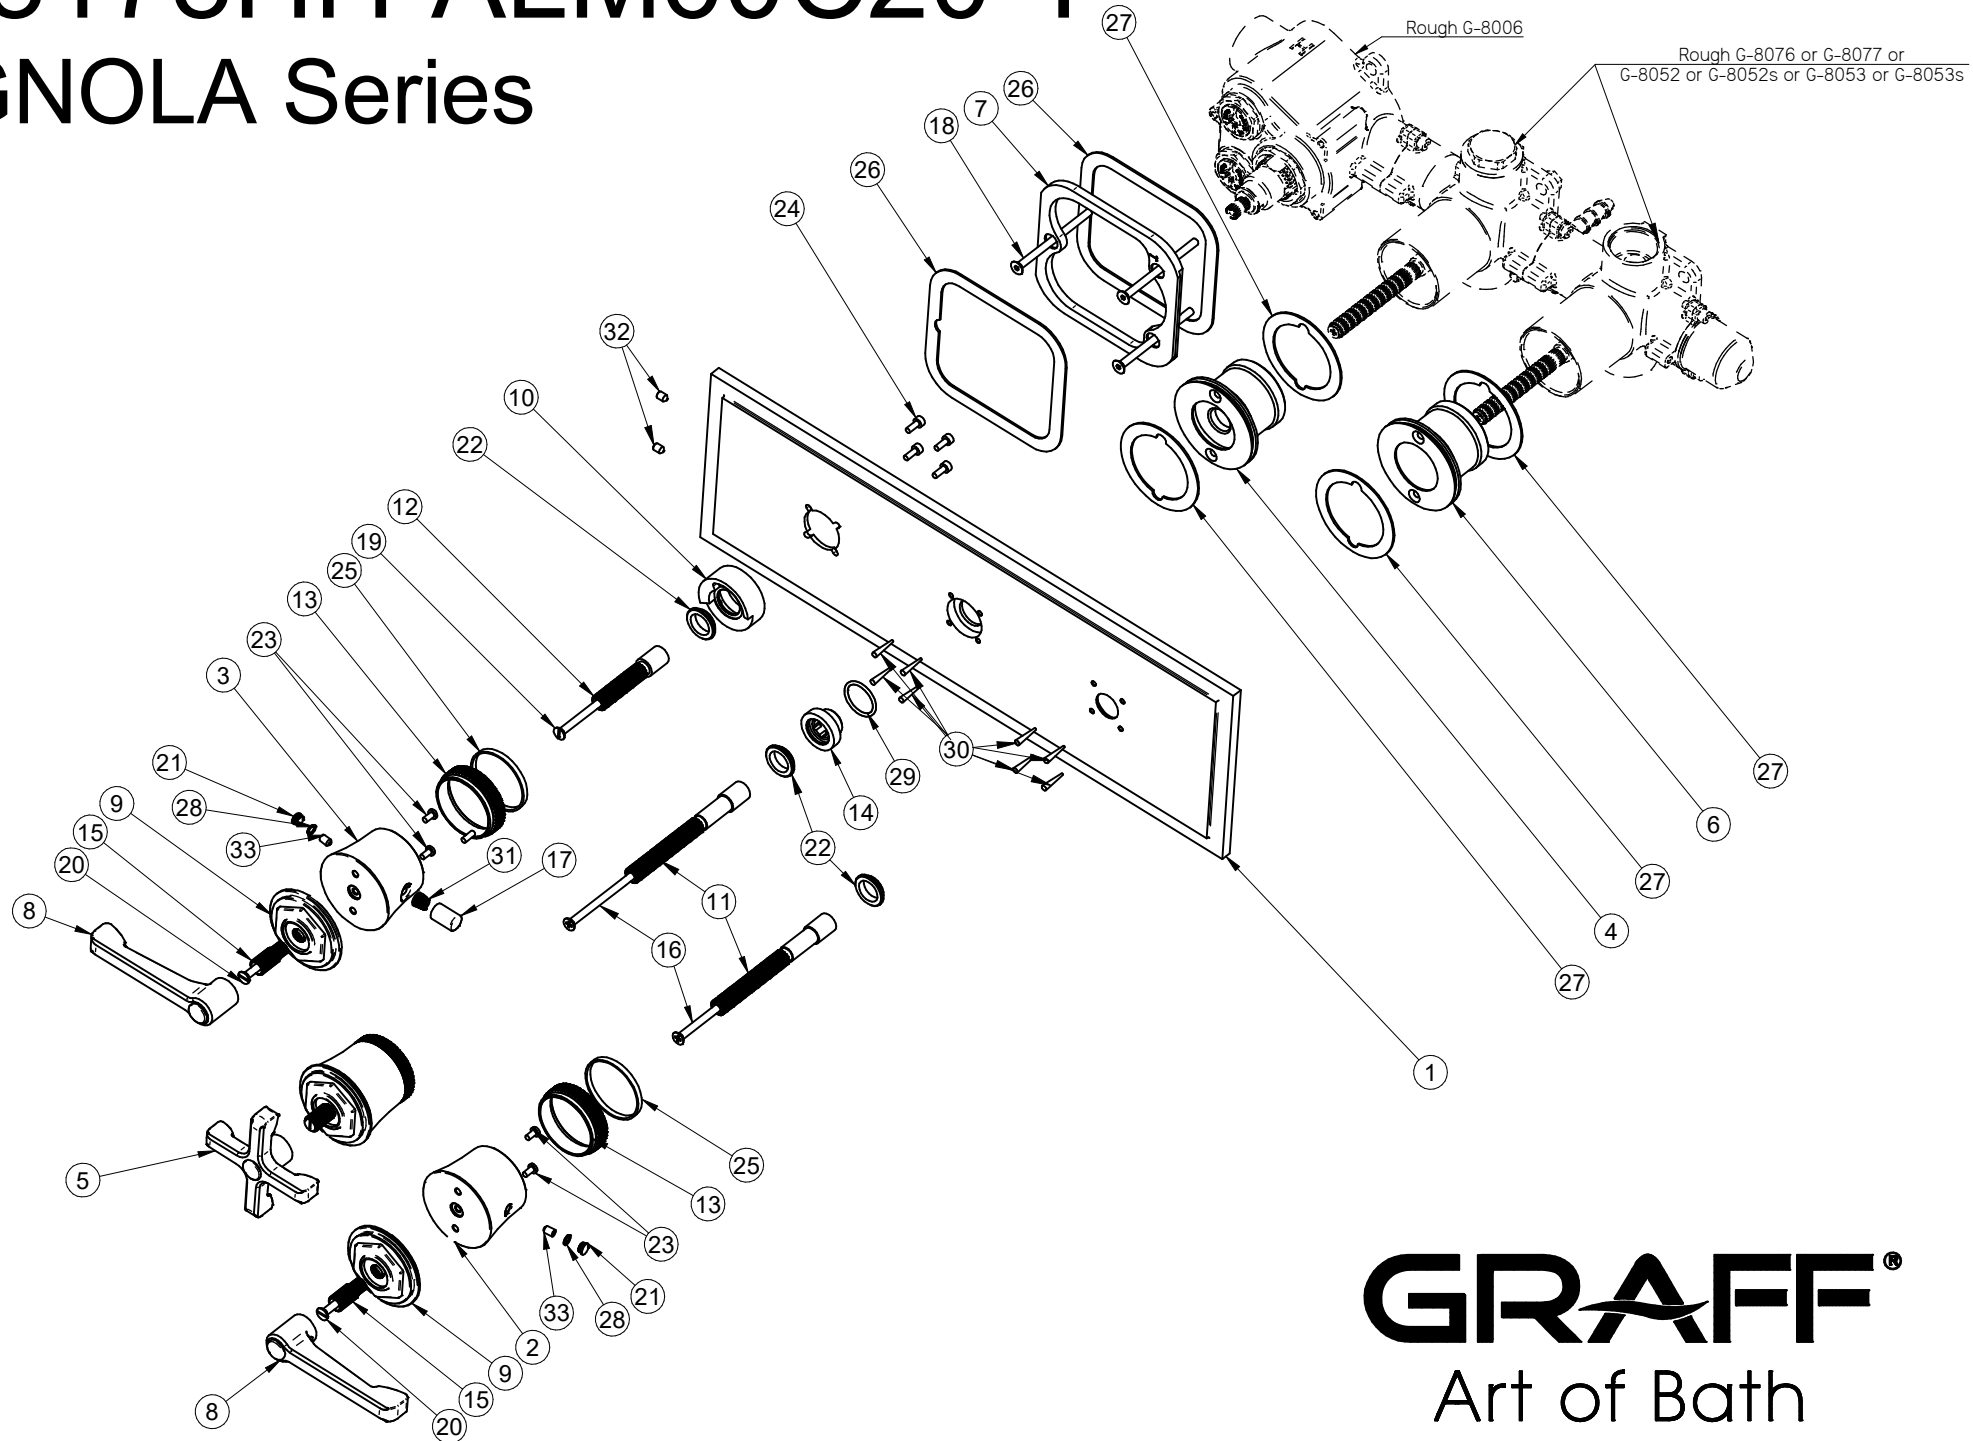

# G-8178HH-ALM60C20-T

## VIGNOLA Series

**GRAFF**<sup>®</sup>  
Art of Bath