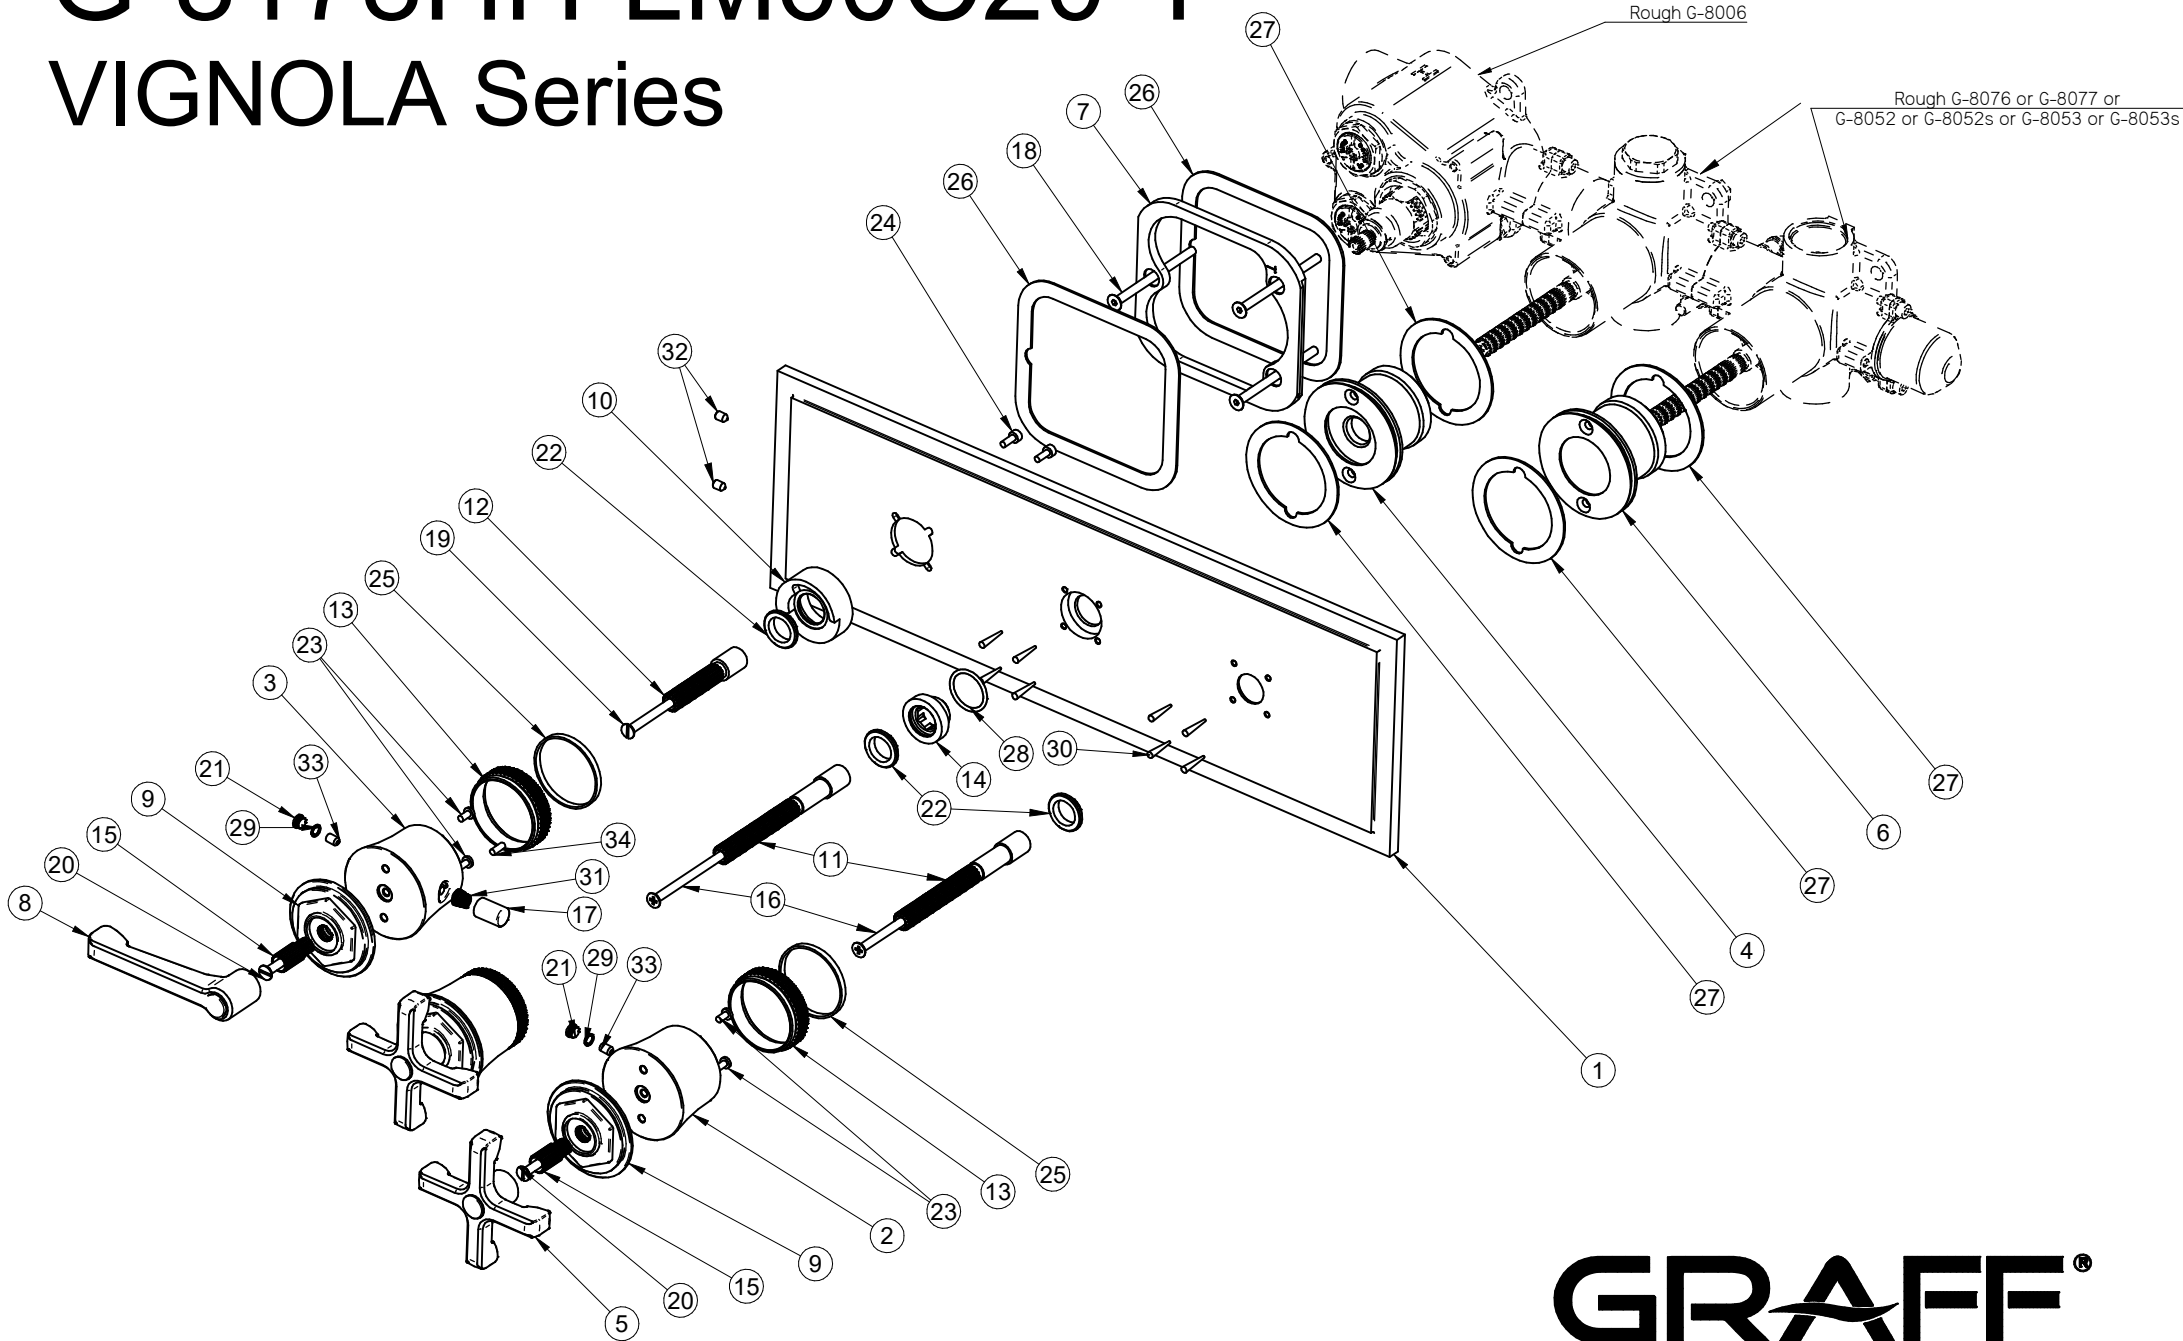

G-8178HH-LM60C20-T

VIGNOLA Series

GRAFF[®]
Art of Bath