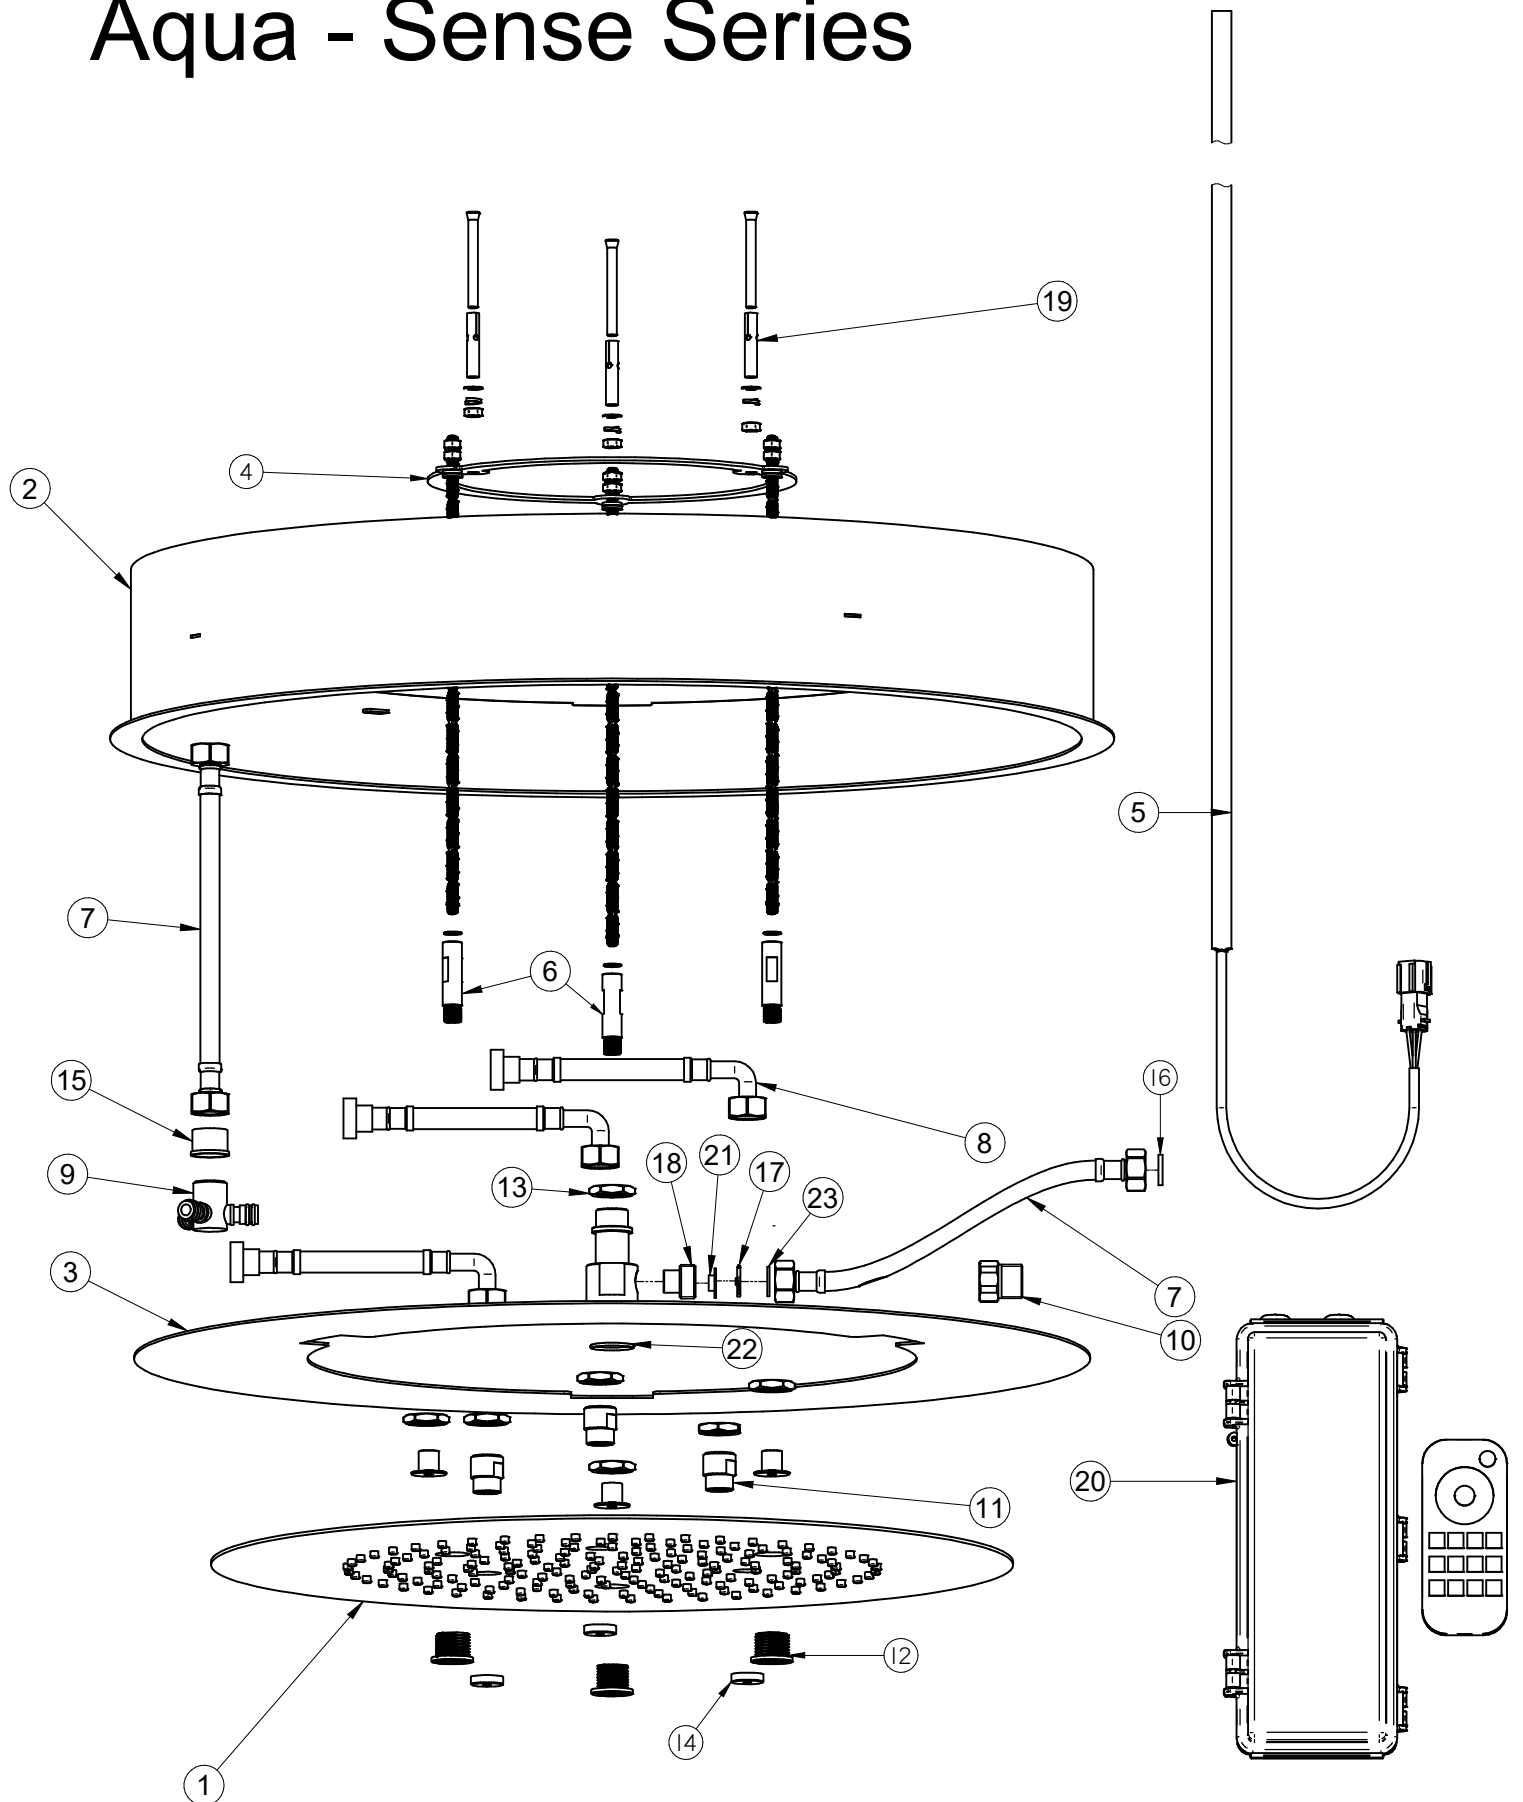

G-8231

Aqua - Sense Series

GRAFF[®]
Art of Bath