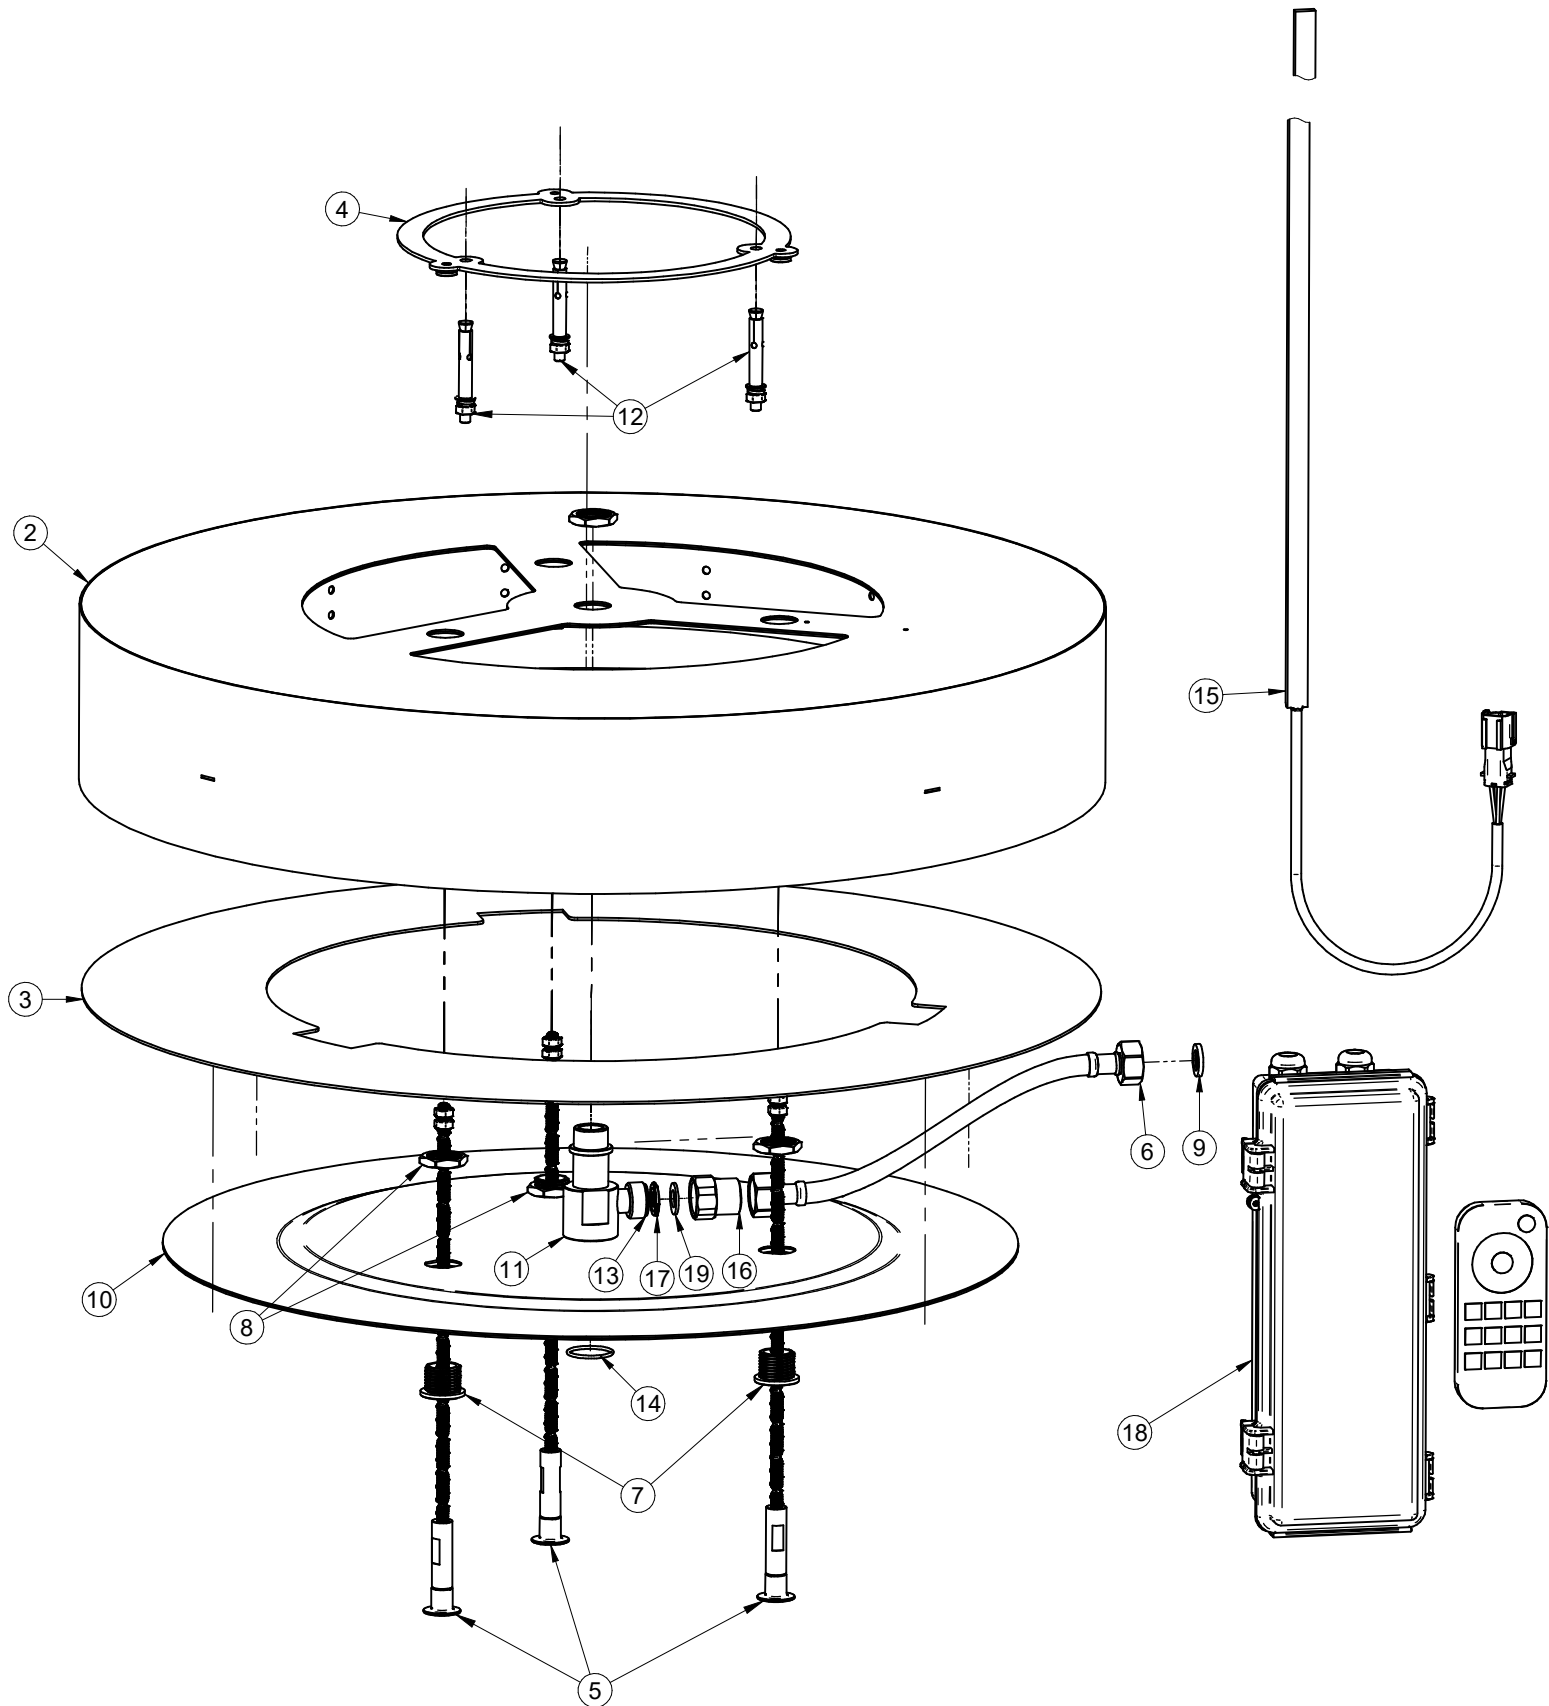

G-8232

Aqua - Sense Series

GRAFF[®]
Art of Bath